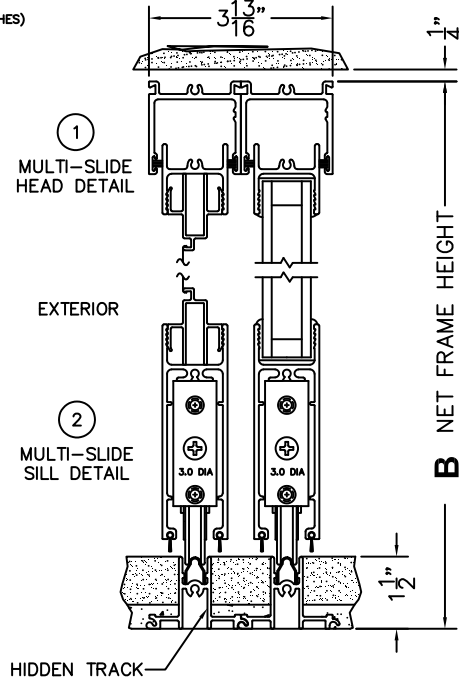

C(POCKET WIDTH)

D(NET FRAME WIDTH)

NOTES:

(USE RULER TO SCALE DIMENSIONS IN INCHES)

SCALE: 1/4

PX DOOR SHOWN

* CAUTION: WHEN CONSTRUCTING POCKET NOTE THAT DAYLIGHT WIDTH DOES NOT INCLUDE 1" SET BACK FOR POST INTERLOCKER.