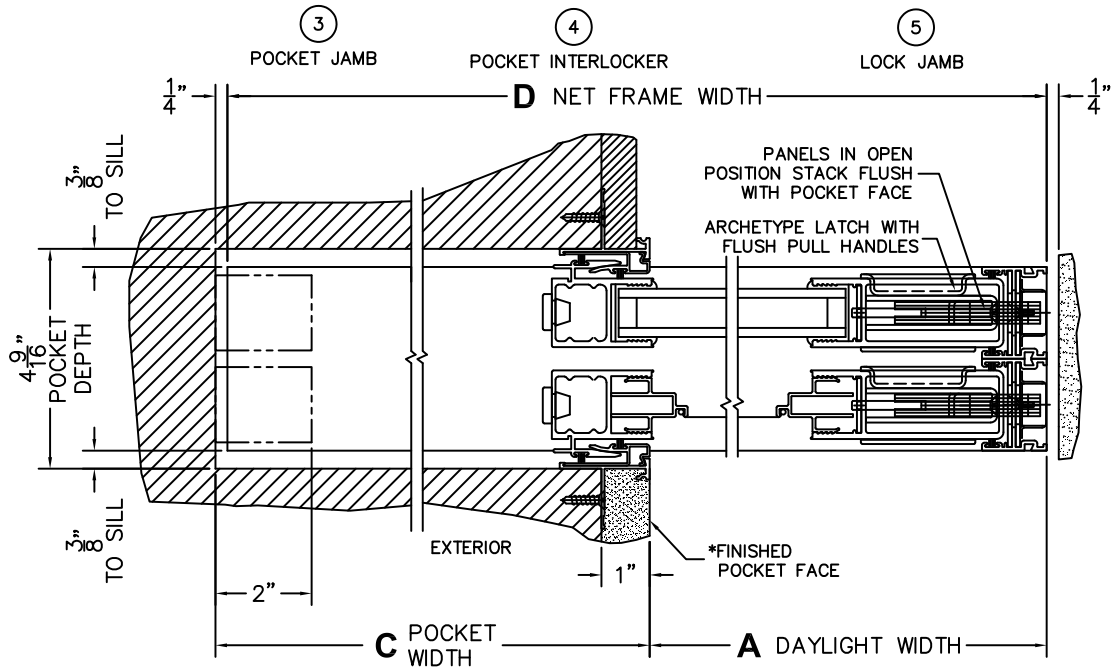

C(POCKET WIDTH)

D(NET FRAME WIDTH)

NOTES:

(USE RULER TO SCALE DIMENSIONS IN INCHES)

SCALE: 1/4

PX DOOR SHOWN

* CAUTION: WHEN CONSTRUCTING POCKET NOTE THAT DAYLIGHT WIDTH DOES NOT INCLUDE 1" SET BACK FOR POST INTERLOCKER.