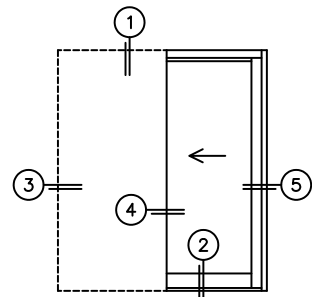

C(POCKET WIDTH)

D(NET FRAME WIDTH)

NOTES:

(USE RULER TO SCALE DIMENSIONS IN INCHES)

SCALE: 1/4

PX DOOR SHOWN

* CAUTION: WHEN CONSTRUCTING POCKET NOTE THAT DAYLIGHT WIDTH DOES NOT INCLUDE 1" SET BACK FOR POST INTERLOCKER.