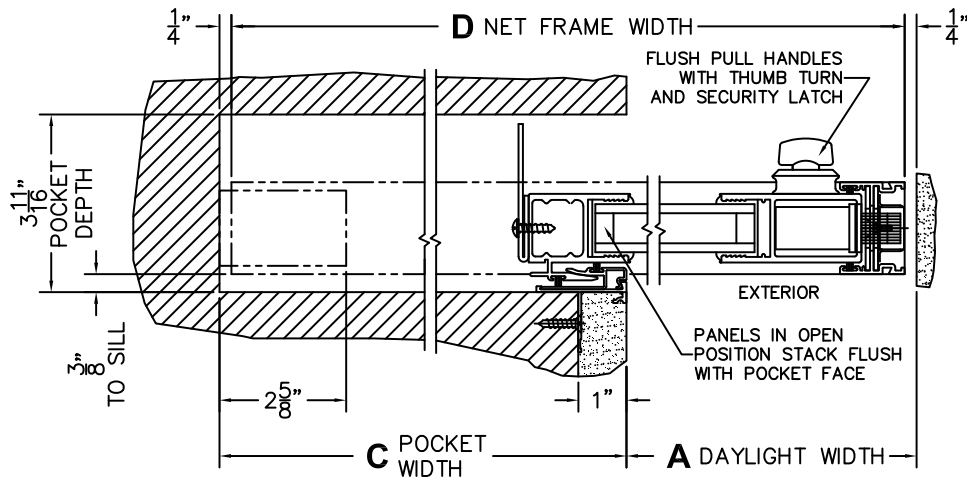

A(DAYLIGHT WIDTH)

B(NET FRAME HEIGHT)

CALCULATED VALUES (FLEETWOOD SUPPLIED)

C(POCKET WIDTH)

D(NET FRAME WIDTH)

NOTES:

(USE RULER TO SCALE DIMENSIONS IN INCHES)

SCALE: 1/4

3 POCKET JAMB

4 POCKET INTERLOCKER

5 LOCK JAMB

*CAUTION: WHEN CONSTRUCTING POCKET NOTE THAT DAYLIGHT WIDTH DOES NOT INCLUDE 1" SET BACK FOR POST INTERLOCKER.