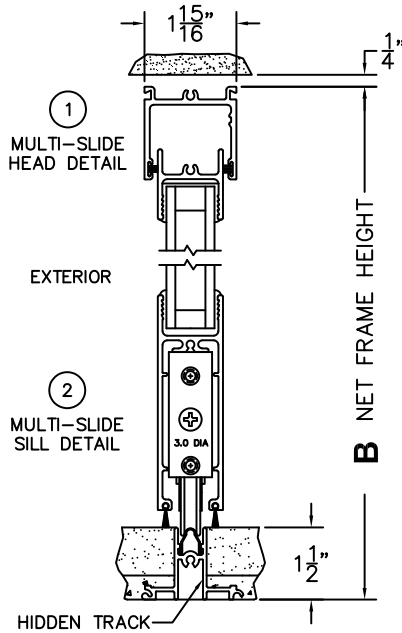

A(DAYLIGHT WIDTH)

B(NET FRAME HEIGHT)

CALCULATED VALUES (FLEETWOOD SUPPLIED)

C(POCKET WIDTH)

D(NET FRAME WIDTH)

NOTES:

(USE RULER TO SCALE DIMENSIONS IN INCHES)

SCALE: 1/4

3 POCKET JAMB

4 POCKET INTERLOCKER

5 LOCK JAMB

*CAUTION: WHEN CONSTRUCTING POCKET NOTE THAT DAYLIGHT WIDTH DOES NOT INCLUDE 1" SET BACK FOR POST INTERLOCKER.