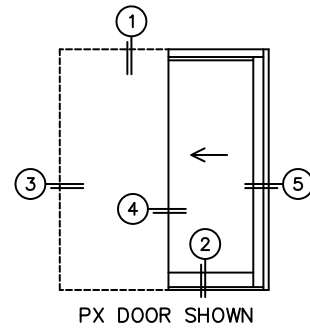

A(DAYLIGHT WIDTH)

B(NET FRAME HEIGHT)

CALCULATED VALUES (FLEETWOOD SUPPLIED)

C(POCKET WIDTH)

D(NET FRAME WIDTH)

NOTES:

(USE RULER TO SCALE DIMENSIONS IN INCHES)

SCALE: 1/4

3 POCKET JAMB

4 POCKET INTERLOCKER

5 LOCK JAMB

*CAUTION: WHEN CONSTRUCTING POCKET NOTE THAT DAYLIGHT WIDTH DOES NOT INCLUDE 1" SET BACK FOR POST INTERLOCKER.