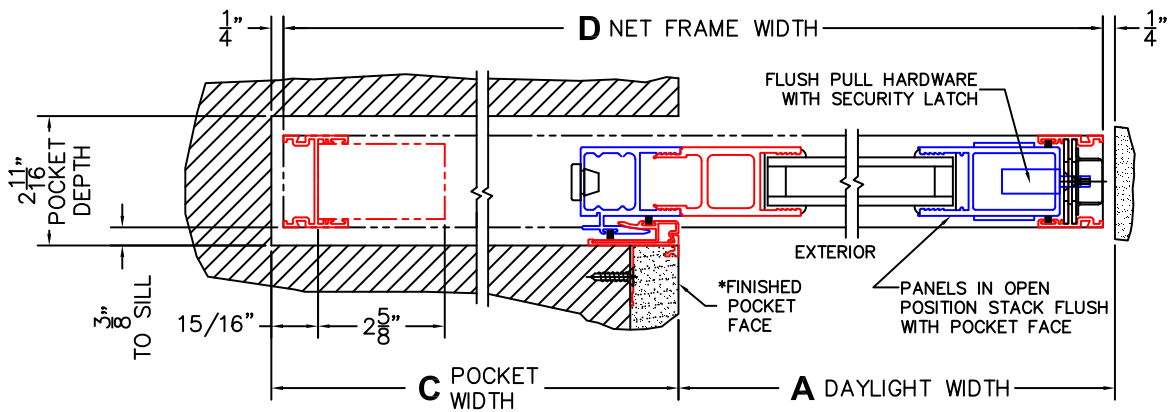

A(DAYLIGHT WIDTH)

B(NET FRAME HEIGHT)

CALCULATED VALUES (FLEETWOOD SUPPLIED)

C(POCKET WIDTH)

D(NET FRAME WIDTH)

NOTES:

(USE RULER TO SCALE DIMENSIONS IN INCHES)

SCALE: 1/4

3
POCKET JAMB

4
POCKET INTERLOCKER

5
LOCK JAMB

*CAUTION: WHEN CONSTRUCTING POCKET
NOTE THAT DAYLIGHT WIDTH DOES NOT
INCLUDE 1" SET BACK FOR POST INTERLOCKER.