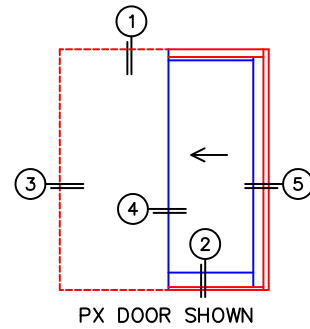

A(DAYLIGHT WIDTH)

B(NET FRAME HEIGHT)

CALCULATED VALUES (FLEETWOOD SUPPLIED)

C(POCKET WIDTH)

D(NET FRAME WIDTH)

NOTES:

(USE RULER TO SCALE DIMENSIONS IN INCHES)

SCALE: 1/4

3
POCKET JAMB

4
POCKET INTERLOCKER

5
LOCK JAMB

*CAUTION: WHEN CONSTRUCTING POCKET
NOTE THAT DAYLIGHT WIDTH DOES NOT
INCLUDE 1" SET BACK FOR POST INTERLOCKER.