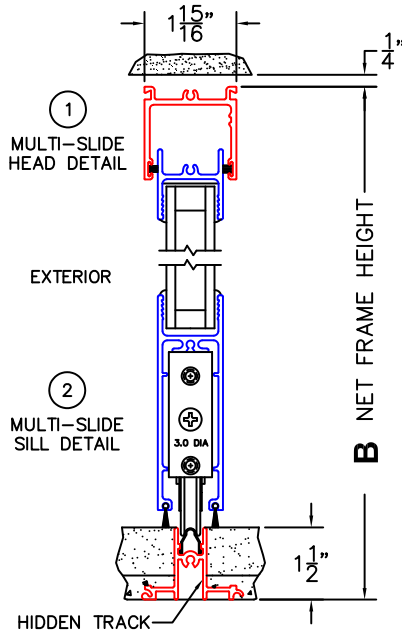

A(DAYLIGHT WIDTH)

B(NET FRAME HEIGHT)

CALCULATED VALUES (FLEETWOOD SUPPLIED)

C(POCKET WIDTH)

D(NET FRAME WIDTH)

NOTES:

(USE RULER TO SCALE DIMENSIONS IN INCHES)

SCALE: 1/4

3
POCKET JAMB

4
POCKET INTERLOCKER

5
LOCK JAMB

*CAUTION: WHEN CONSTRUCTING POCKET
NOTE THAT DAYLIGHT WIDTH DOES NOT
INCLUDE 1" SET BACK FOR POST INTERLOCKER.