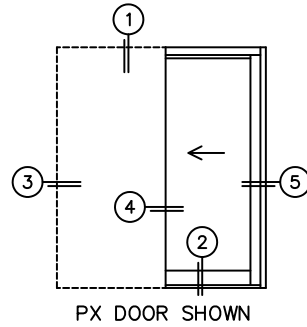

A(DAYLIGHT WIDTH)

B(NET FRAME HEIGHT)

CALCULATED VALUES (FLEETWOOD SUPPLIED)

C(POCKET WIDTH)

D(NET FRAME WIDTH)

NOTES:

(USE RULER TO SCALE DIMENSIONS IN INCHES)

SCALE: 1/4

3
POCKET JAMB

4
POCKET INTERLOCKER

5
LOCK JAMB