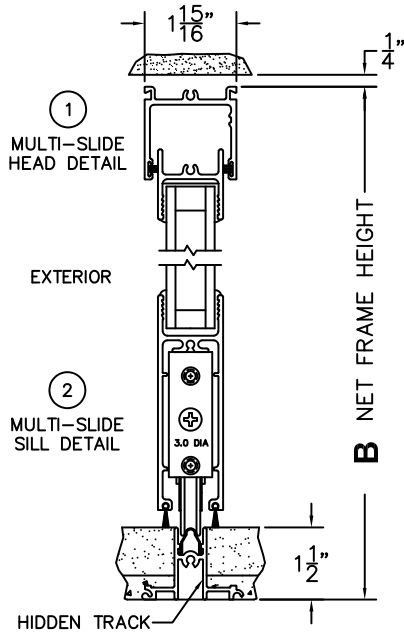

A(DAYLIGHT WIDTH)

B(NET FRAME HEIGHT)

CALCULATED VALUES (FLEETWOOD SUPPLIED)

C(POCKET WIDTH)

D(NET FRAME WIDTH)

NOTES:

(USE RULER TO SCALE DIMENSIONS IN INCHES)

SCALE: 1/4

3
POCKET JAMB

4
POCKET INTERLOCKER

5
LOCK JAMB