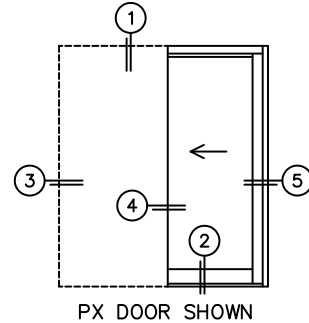

**C**(POCKET WIDTH)

**D**(NET FRAME WIDTH)

NOTES:

(USE RULER TO SCALE DIMENSIONS IN INCHES)

SCALE: 1/4

\*CAUTION: WHEN CONSTRUCTING POCKET NOTE THAT DAYLIGHT WIDTH DOES NOT INCLUDE 1" SET BACK FOR POST INTERLOCKER.