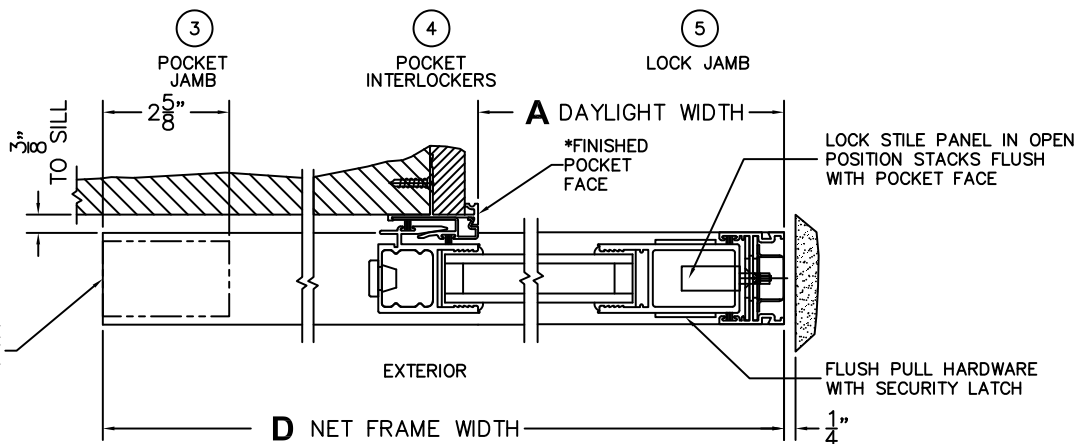

**C**(POCKET WIDTH)

**D**(NET FRAME WIDTH)

NOTES:

(USE RULER TO SCALE DIMENSIONS IN INCHES)

SCALE: 1/4

\*CAUTION: WHEN CONSTRUCTING POCKET NOTE THAT DAYLIGHT WIDTH DOES NOT INCLUDE 1" SET BACK FOR POST INTERLOCKER.