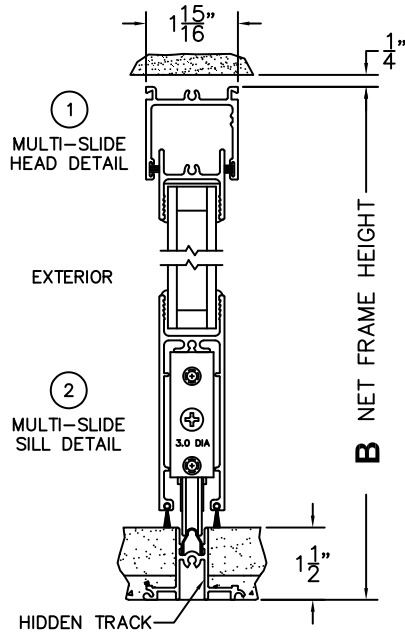

# NORWOOD 3050 M/S

PX CUSTOM CONFIGURATION  
NO SCREENS HIDDEN TRACK

ORDER NO.:

ITEM NO.:

REQUIRED DEALER INFO.

**A**(DAYLIGHT WIDTH)

**B**(NET FRAME HEIGHT)

CALCULATED VALUES (FLEETWOOD SUPPLIED)

**C**(POCKET WIDTH)

**D**(NET FRAME WIDTH)

NOTES:

(USE RULER TO SCALE DIMENSIONS IN INCHES)

SCALE: 1/4

\*CAUTION: WHEN CONSTRUCTING POCKET NOTE THAT DAYLIGHT WIDTH DOES NOT INCLUDE 1" SET BACK FOR POST INTERLOCKER.