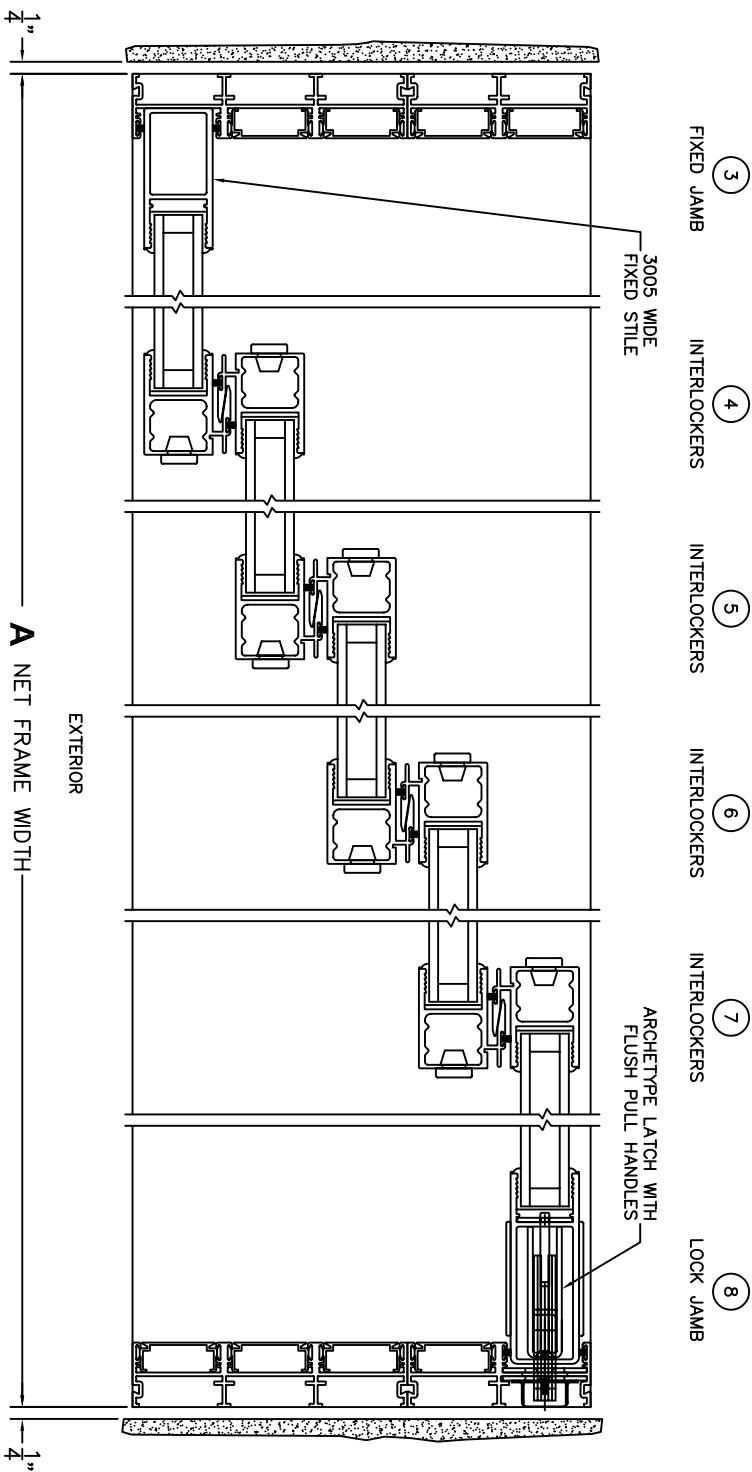

FLEETWOOD
WINDOWS & DOORS
FleetwoodUSA.com

NORWOOD 3050

OXXXX STANDARD CONFIGURATION
HIDDEN TRACK NO SCREENS

ORDER NO.:

ITEM NO.:

REQUIRED DEALER INFO.

A (NET FRAME WIDTH)

B (NET FRAME HEIGHT)

NOTES:

SCALE: 1/4

OXXXX DOOR SHOWN

FLEETWOOD
 WINDOWS & DOORS
 FleetwoodUSA.com

NORWOOD 3050
 OXXXX STANDARD CONFIGURATION
 HIDDEN TRACK NO SCREENS

ORDER NO.:

ITEM NO.:

SCALE: 1/4

FLEETWOOD
 WINDOWS & DOORS
 FleetwoodUSA.com

NORWOOD 3050
 OXXXX STANDARD CONFIGURATION
 HIDDEN TRACK NO SCREENS

ORDER NO.:

ITEM NO.:

SCALE: 1/4

EQUAL GLASS (NON-FLUSH STACK): PANELS IN OPEN POSITION