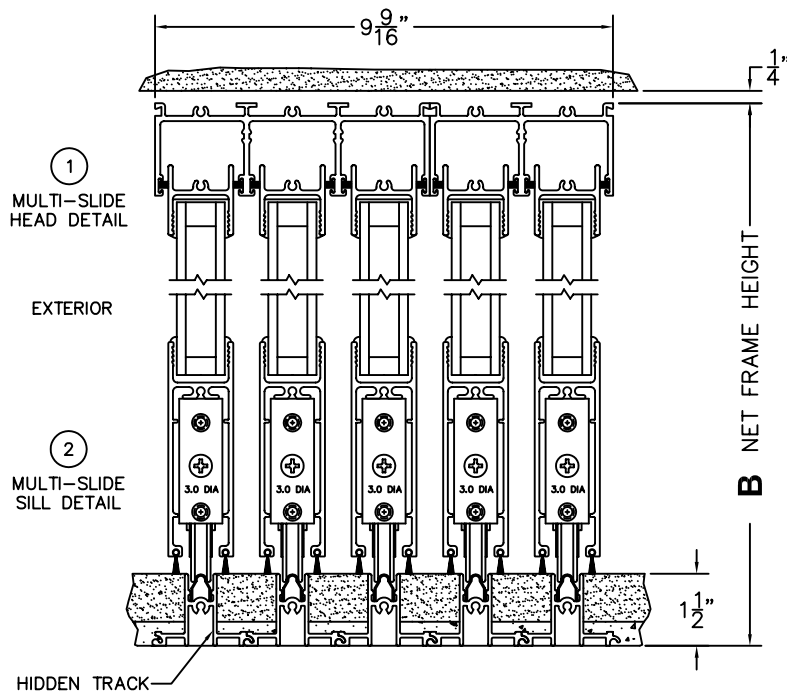

FLEETWOOD
WINDOWS & DOORS
FleetwoodUSA.com

NORWOOD 3050

OXXXX STANDARD CONFIGURATION
HIDDEN TRACK NO SCREENS

ORDER NO.:

ITEM NO.:

REQUIRED DEALER INFO.

A (NET FRAME WIDTH)

B (NET FRAME HEIGHT)

NOTES:

SCALE: 1/4

OXXXX DOOR SHOWN

FLEETWOOD
 WINDOWS & DOORS
 FleetwoodUSA.com

NORWOOD 3050
 OXXXX STANDARD CONFIGURATION
 HIDDEN TRACK NO SCREENS

ORDER NO.:

ITEM NO.:

SCALE: 1/4