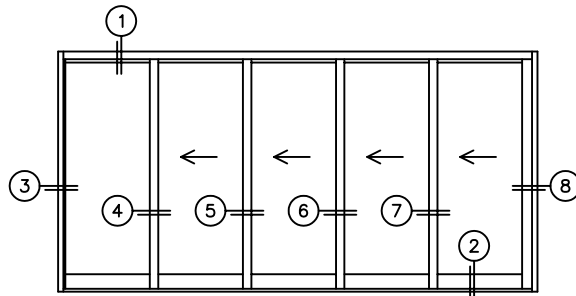

FLEETWOOD
WINDOWS & DOORS
FleetwoodUSA.com

NORWOOD 3050

OXXXX STANDARD CONFIGURATION
HIDDEN TRACK NO SCREENS

ORDER NO.:

ITEM NO.:

REQUIRED DEALER INFO.

A (NET FRAME WIDTH)

B (NET FRAME HEIGHT)

NOTES:

SCALE: 1/4

OXXXX DOOR SHOWN

FLEETWOOD
 WINDOWS & DOORS
 FleetwoodUSA.com

NORWOOD 3050
 OXXXX STANDARD CONFIGURATION
 HIDDEN TRACK NO SCREENS

ORDER NO.:

ITEM NO.:

SCALE: 1/4

FLEETWOOD
 WINDOWS & DOORS
 FleetwoodUSA.com

NORWOOD 3050
 OXXXX STANDARD CONFIGURATION
 HIDDEN TRACK NO SCREENS

ORDER NO.:

ITEM NO.:

SCALE: 1/4

EQUAL GLASS (NON-FLUSH STACK): PANELS IN OPEN POSITION