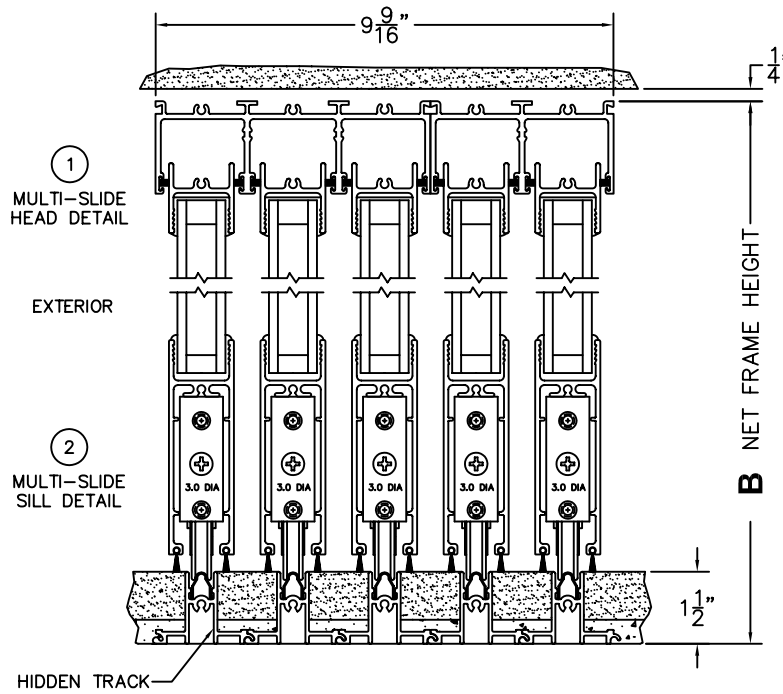

FLEETWOOD
WINDOWS & DOORS
FleetwoodUSA.com

NORWOOD 3050

OXXXX STANDARD CONFIGURATION
HIDDEN TRACK NO SCREENS

ORDER NO.:

ITEM NO.:

REQUIRED DEALER INFO.

A (NET FRAME WIDTH)

B (NET FRAME HEIGHT)

NOTES:

SCALE: 1/4

OXXXX DOOR SHOWN

FLEETWOOD
 WINDOWS & DOORS
 FleetwoodUSA.com

NORWOOD 3050
 OXXXX STANDARD CONFIGURATION
 HIDDEN TRACK NO SCREENS

ORDER NO.:

ITEM NO.:

SCALE: 1/4