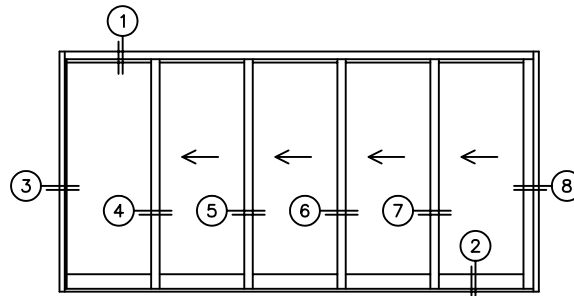

FLEETWOOD
WINDOWS & DOORS
FleetwoodUSA.com

NORWOOD 3050

OXXXX STANDARD CONFIGURATION
HIDDEN TRACK NO SCREENS

ORDER NO.:

ITEM NO.:

REQUIRED DEALER INFO.

A (NET FRAME WIDTH)

B (NET FRAME HEIGHT)

NOTES:

SCALE: 1/4

OXXXX DOOR SHOWN

FLEETWOOD
 WINDOWS & DOORS
 FleetwoodUSA.com

NORWOOD 3050
 OXXXX STANDARD CONFIGURATION
 HIDDEN TRACK NO SCREENS

ORDER NO.:

ITEM NO.:

SCALE: 1/4

FLEETWOOD
 WINDOWS & DOORS
 FleetwoodUSA.com

NORWOOD 3050
 OXXXX STANDARD CONFIGURATION
 HIDDEN TRACK NO SCREENS

ORDER NO.:

ITEM NO.:

SCALE: 1/4

NON-FLUSH STACK (EQUAL GLASS): PANELS IN OPEN POSITION