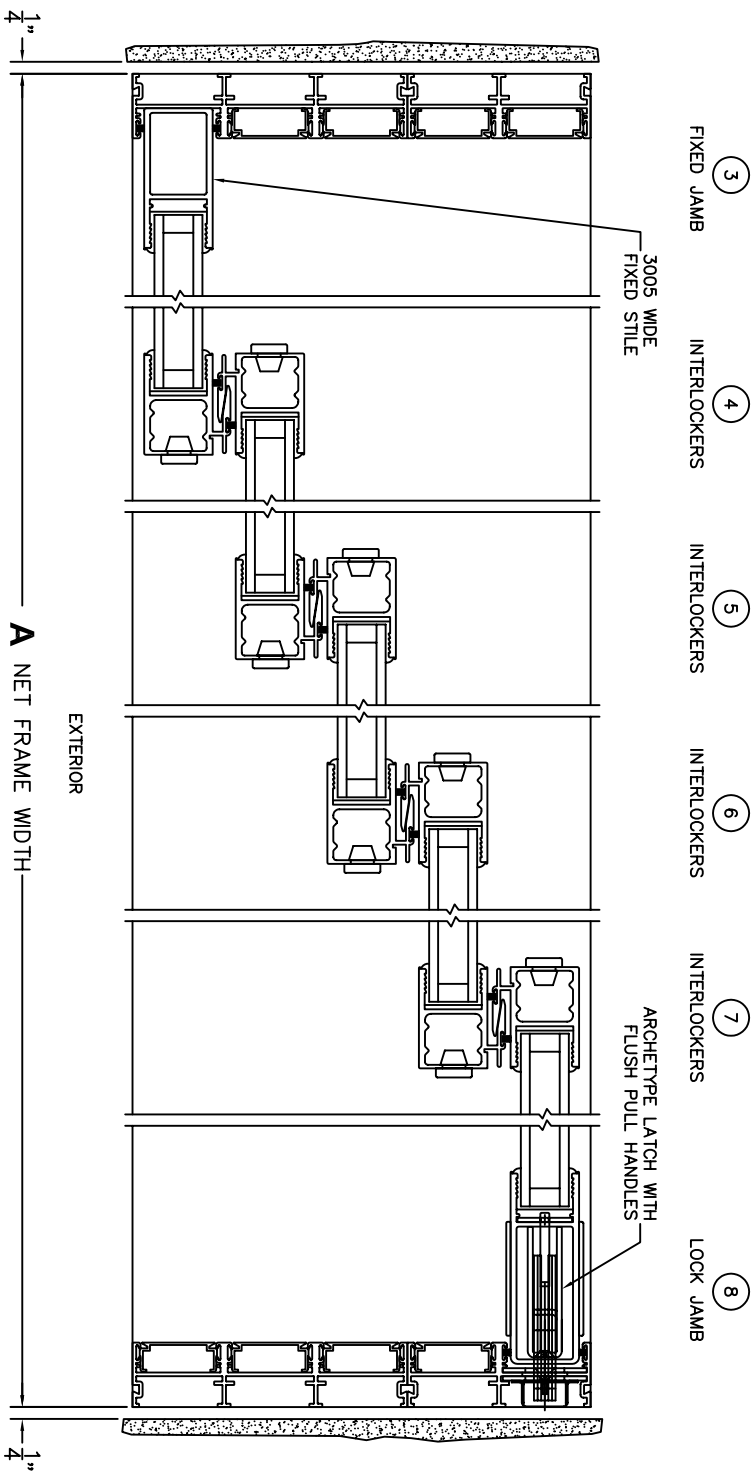

FLEETWOOD
WINDOWS & DOORS
FleetwoodUSA.com

NORWOOD 3050

OXXXX STANDARD CONFIGURATION
HIDDEN TRACK NO SCREENS

ORDER NO.:

ITEM NO.:

REQUIRED DEALER INFO.

A (NET FRAME WIDTH)

B (NET FRAME HEIGHT)

NOTES:

SCALE: 1/4

OXXXX DOOR SHOWN

FLEETWOOD
 WINDOWS & DOORS
 FleetwoodUSA.com

NORWOOD 3050
 OXXXX STANDARD CONFIGURATION
 HIDDEN TRACK NO SCREENS

ORDER NO.:

ITEM NO.:

SCALE: 1/4

FLEETWOOD
 WINDOWS & DOORS
 FleetwoodUSA.com

NORWOOD 3050
 OXXXX STANDARD CONFIGURATION
 HIDDEN TRACK NO SCREENS

ORDER NO.:

ITEM NO.:

SCALE: 1/4

NON-FLUSH STACK (EQUAL GLASS): PANELS IN OPEN POSITION