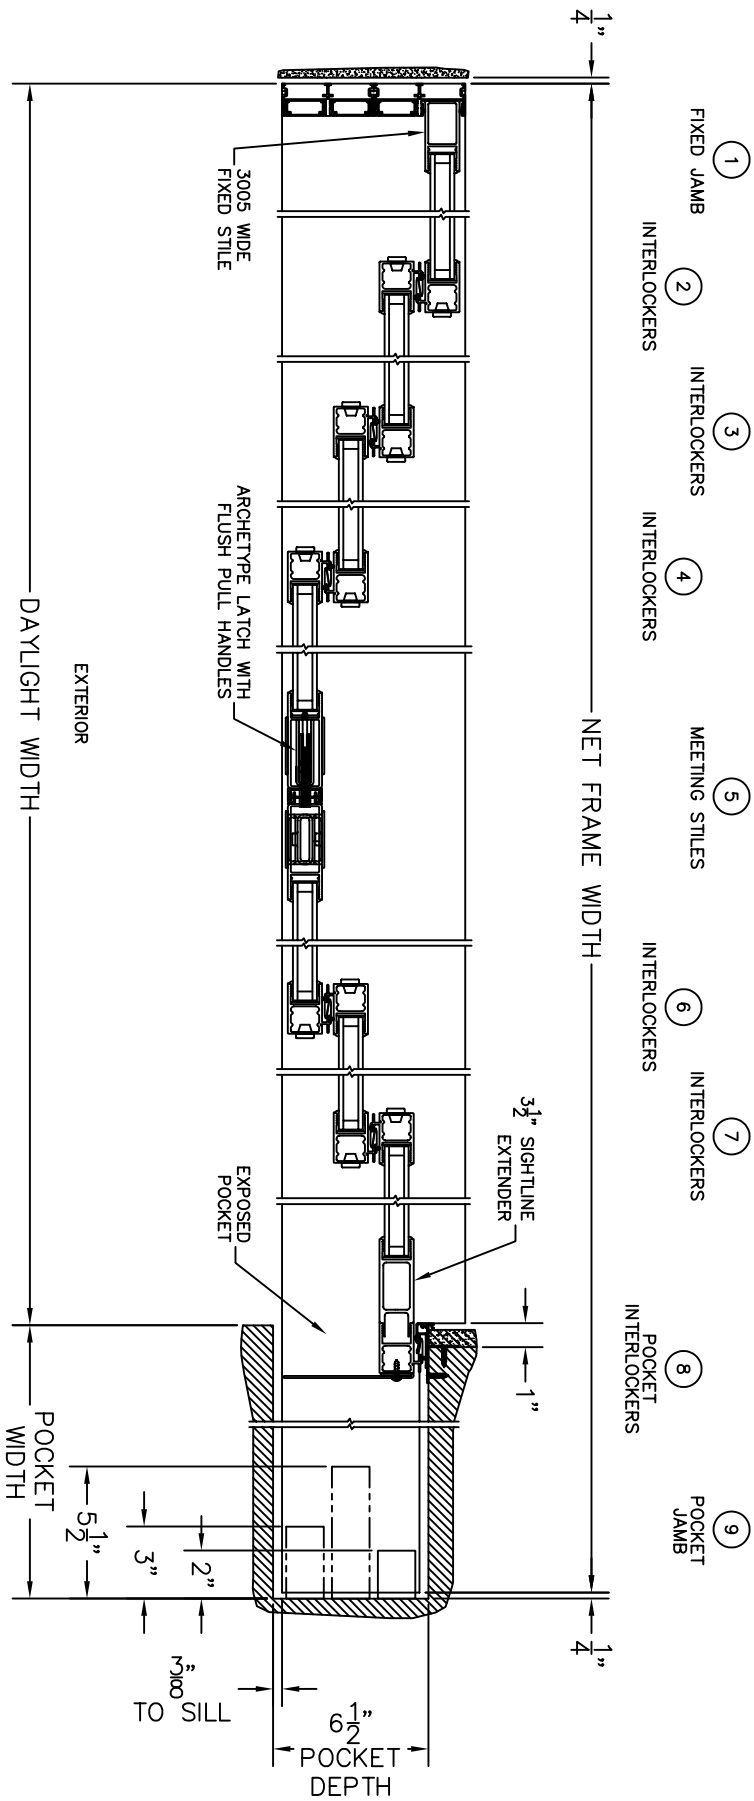

FLEETWOOD
WINDOWS & DOORS
FleetwoodUSA.com

NORWOOD 3050 M/S
OXXXXXP CUSTOM CONFIGURATION
NO SCREENS HIDDEN TRACK

ORDER NO.:

ITEM NO.:

SCALE: 1/8

*CAUTION: WHEN CONSTRUCTING POCKET NOTE THAT DAYLIGHT WIDTH DOES NOT INCLUDE 1" SET BACK FOR POST INTERLOCKER.