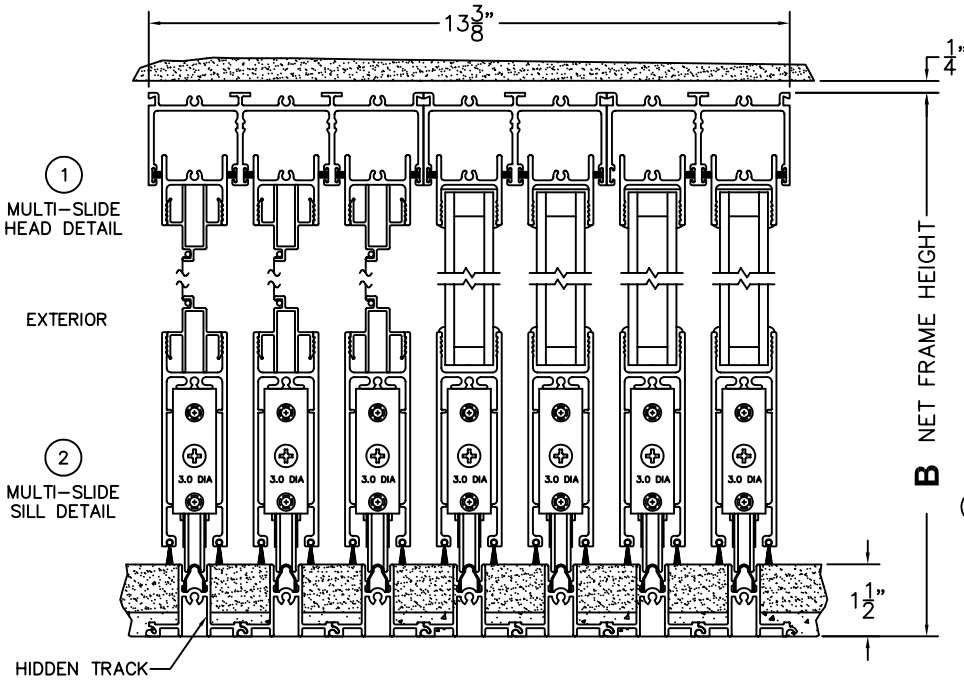

FLEETWOOD
WINDOWS & DOORS
FleetwoodUSA.com

NORWOOD 3050
OXXX STANDARD CONFIGURATION
HIDDEN TRACK WITH SCREENS

ORDER NO.:

ITEM NO.:

REQUIRED DEALER INFO.

A (NET FRAME WIDTH)

B (NET FRAME HEIGHT)

SCALE: 1/4

NOTES:

OXXX DOOR SHOWN

3
FIXED JAMB

4
INTERLOCKERS

5
INTERLOCKERS

6
INTERLOCKERS

7
LOCK JAMB

ARCHETYPE LATCH WITH
FLUSH PULL HANDLES