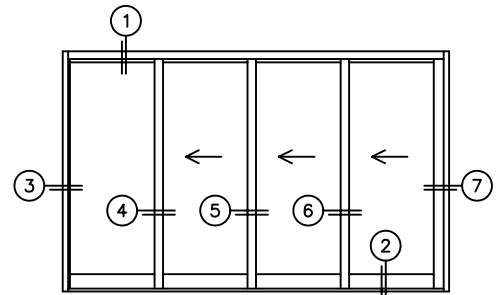

FLEETWOOD
WINDOWS & DOORS
FleetwoodUSA.com

NORWOOD 3050
OXXX STANDARD CONFIGURATION
HIDDEN TRACK WITH SCREENS

ORDER NO.:

ITEM NO.:

REQUIRED DEALER INFO.

A (NET FRAME WIDTH)

B (NET FRAME HEIGHT)

SCALE: 1/4

NOTES:

OXXX DOOR SHOWN

3
FIXED JAMB

4
INTERLOCKERS

5
INTERLOCKERS

6
INTERLOCKERS

7
LOCK JAMB

ARCHETYPE LATCH WITH
FLUSH PULL HANDLES

EXTERIOR

A NET FRAME WIDTH

FLEETWOOD
WINDOWS & DOORS
FleetwoodUSA.com

NORWOOD 3050

OXXX STANDARD CONFIGURATION
HIDDEN TRACK WITH SCREENS

ORDER NO.:

ITEM NO.:

SCALE: 1/4