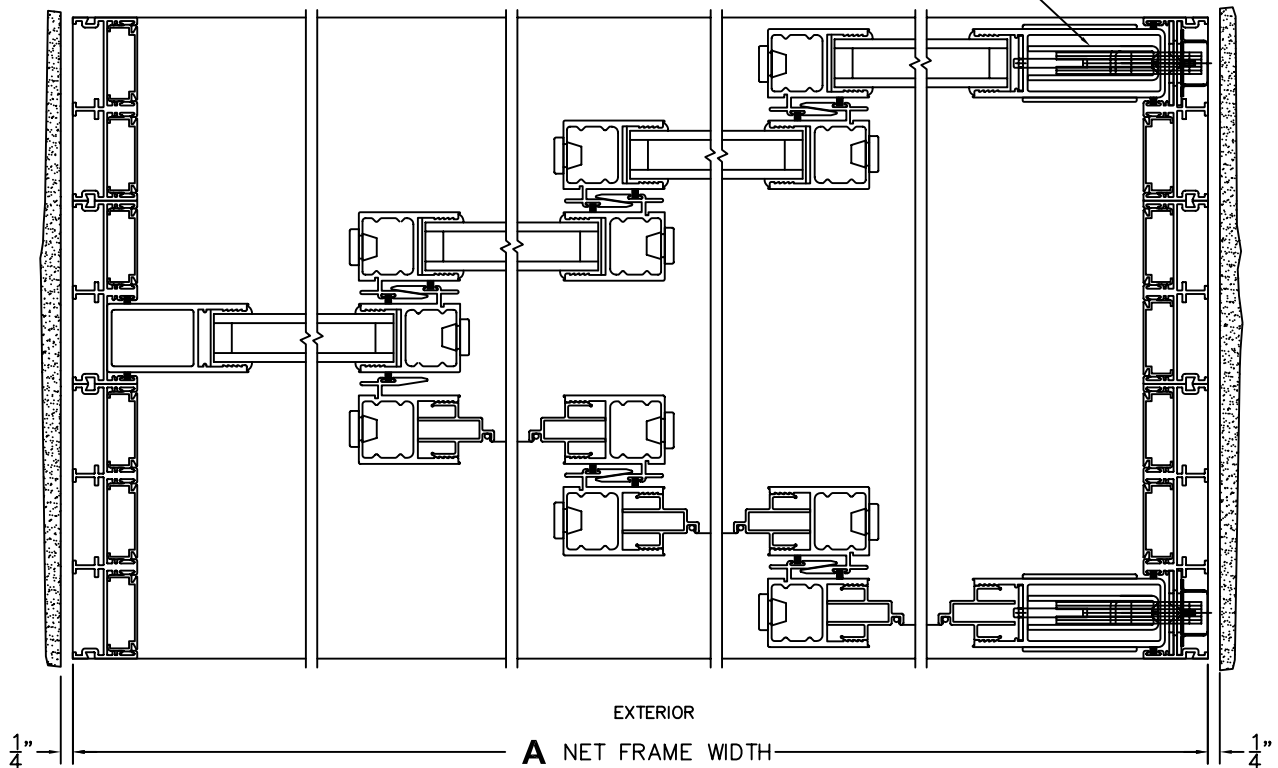

NOTES:

OXXX DOOR SHOWN

3
FIXED JAMB

4
INTERLOCKERS

5
INTERLOCKERS

6
INTERLOCKERS

7
LOCK JAMB

ARCHETYPE LATCH WITH
FLUSH PULL HANDLES

EXTERIOR

A NET FRAME WIDTH

FLEETWOOD
WINDOWS & DOORS
FleetwoodUSA.com

NORWOOD 3050

OXXX STANDARD CONFIGURATION
HIDDEN TRACK WITH SCREENS

ORDER NO.:

ITEM NO.:

SCALE: 1/4

DOOR SHOWN IN OPEN POSITION