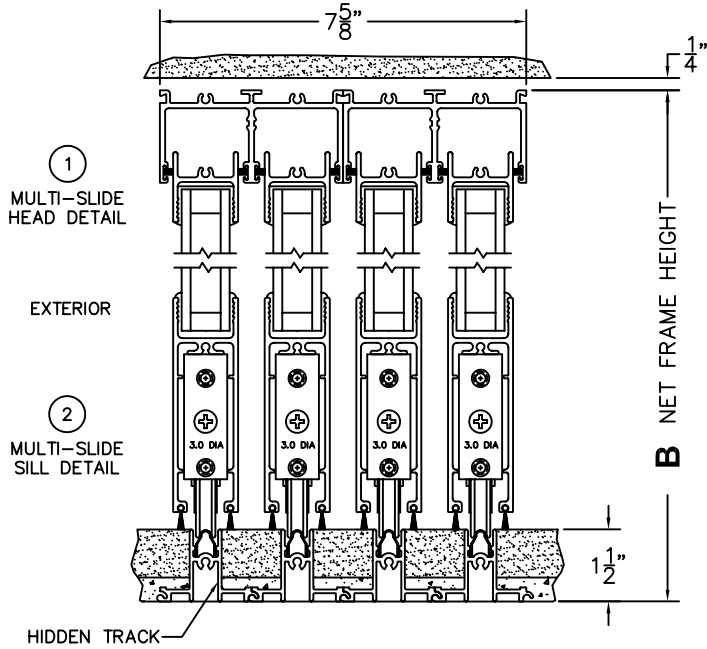

SCALE: 1/4

3
FIXED JAMB

4
INTERLOCKERS

5
INTERLOCKERS

6
INTERLOCKERS

7
LOCK JAMB

FLEETWOOD
WINDOWS & DOORS
FleetwoodUSA.com

NORWOOD 3050

OXXX STANDARD CONFIGURATION
HIDDEN TRACK NO SCREENS

ORDER NO.:

ITEM NO.:

SCALE: 1/4

DOOR SHOWN IN OPEN POSITION