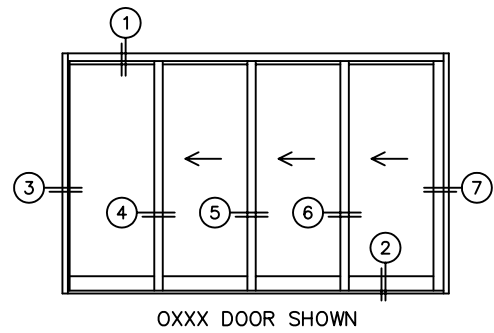

SCALE: 1/4

3
FIXED JAMB

4
INTERLOCKERS

5
INTERLOCKERS

6
INTERLOCKERS

7
LOCK JAMB

FLEETWOOD
WINDOWS & DOORS
FleetwoodUSA.com

NORWOOD 3050

OXXX STANDARD CONFIGURATION
HIDDEN TRACK NO SCREENS

ORDER NO.:

ITEM NO.:

SCALE: 1/4

DOOR SHOWN IN OPEN POSITION