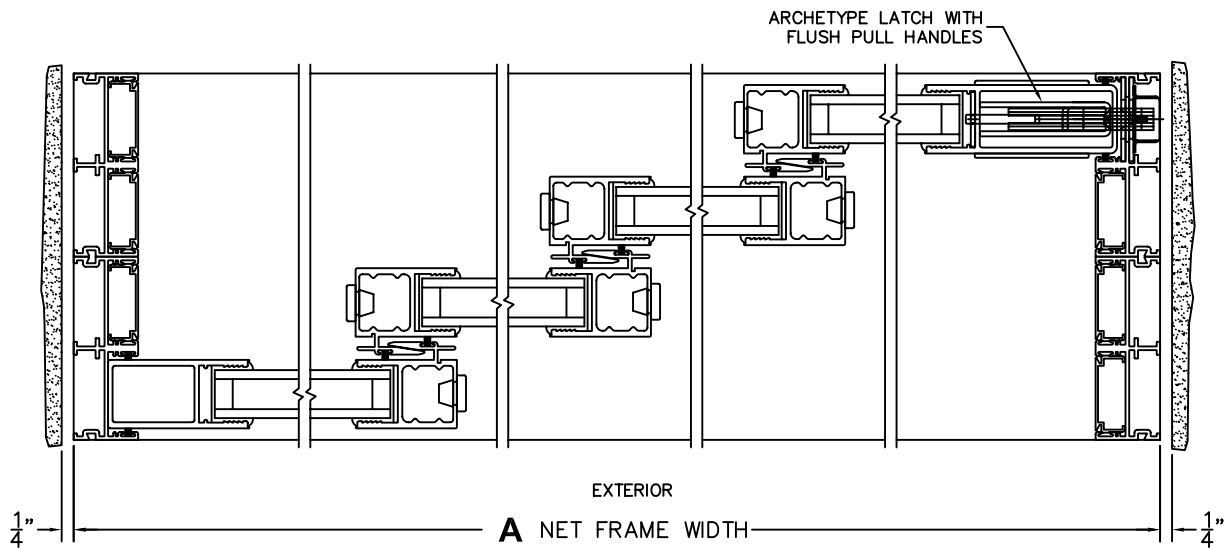

SCALE: 1/4

3
FIXED JAMB

4
INTERLOCKERS

5
INTERLOCKERS

6
INTERLOCKERS

7
LOCK JAMB

FLEETWOOD
WINDOWS & DOORS
FleetwoodUSA.com

NORWOOD 3050

OXXX STANDARD CONFIGURATION
HIDDEN TRACK NO SCREENS

ORDER NO.:

ITEM NO.:

SCALE: 1/4

DOOR SHOWN IN OPEN POSITION