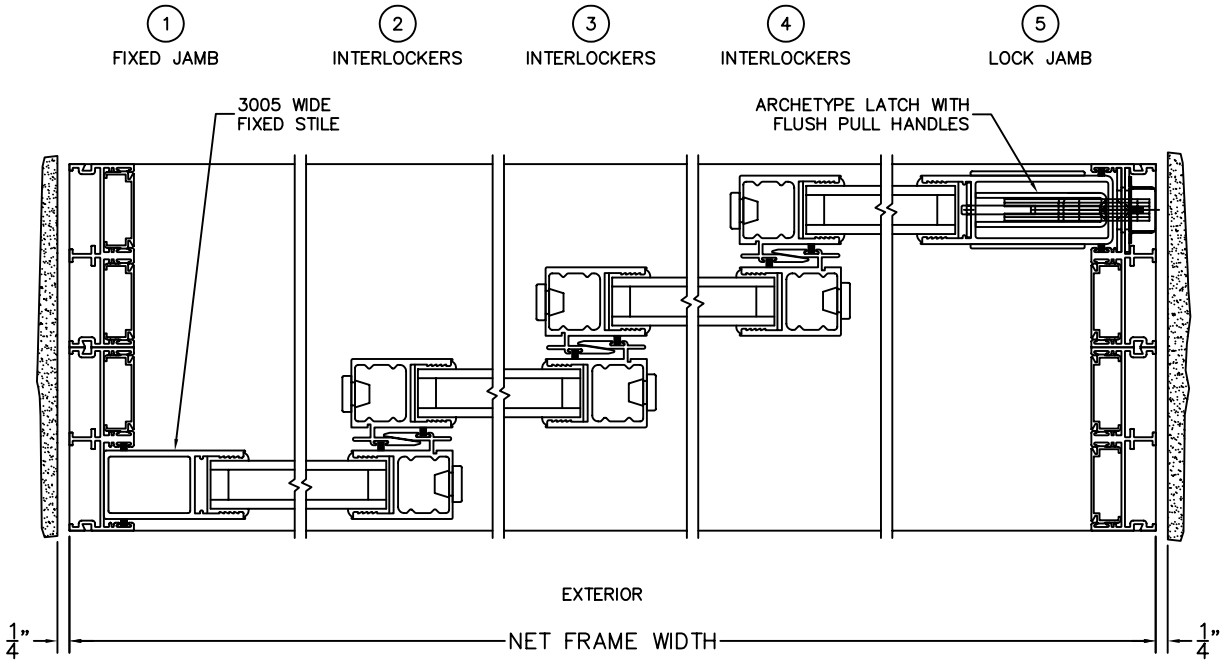

FLEETWOOD
WINDOWS & DOORS
FleetwoodUSA.com

NORWOOD 3050
OXXX CUSTOM CONFIGURATION
HIDDEN TRACK NO SCREENS

ORDER NO.:

ITEM NO.:

SCALE: 1/4

FLUSH STACK: PANELS IN OPEN POSITION