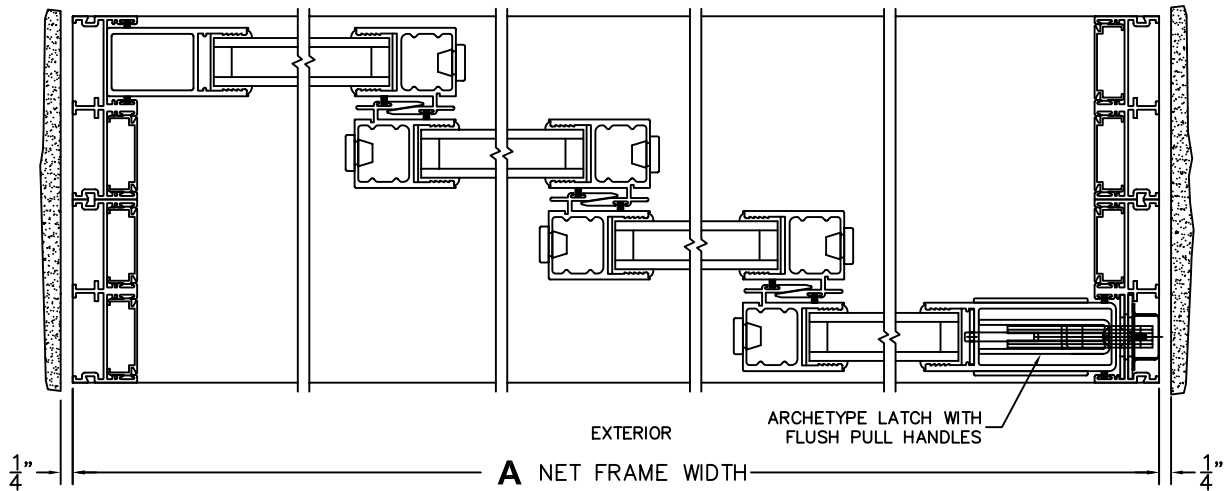

NOTES:

③
FIXED JAMB

④
INTERLOCKERS

⑤
INTERLOCKERS

⑥
INTERLOCKERS

⑦
LOCK JAMB

FLEETWOOD
WINDOWS & DOORS
FleetwoodUSA.com

NORWOOD 3050

OXXX STANDARD CONFIGURATION
HIDDEN TRACK NO SCREENS

ORDER NO.:

ITEM NO.:

SCALE: 1/4

DOOR SHOWN IN OPEN POSITION