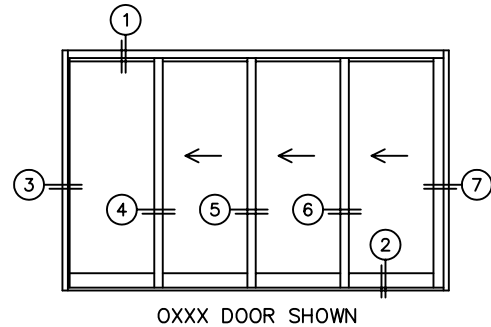

FLEETWOOD
WINDOWS & DOORS
FleetwoodUSA.com

NORWOOD 3050
OXXX STANDARD CONFIGURATION
HIDDEN TRACK NO SCREENS

ORDER NO.:

ITEM NO.:

SCALE: 1/4

REQUIRED DEALER INFO.

A(NET FRAME WIDTH)

B(NET FRAME HEIGHT)

NOTES:

③
FIXED JAMB

④
INTERLOCKERS

⑤
INTERLOCKERS

⑥
INTERLOCKERS

⑦
LOCK JAMB

FLEETWOOD
WINDOWS & DOORS
FleetwoodUSA.com

NORWOOD 3050

OXXX STANDARD CONFIGURATION
HIDDEN TRACK NO SCREENS

ORDER NO.:

ITEM NO.:

SCALE: 1/4

DOOR SHOWN IN OPEN POSITION