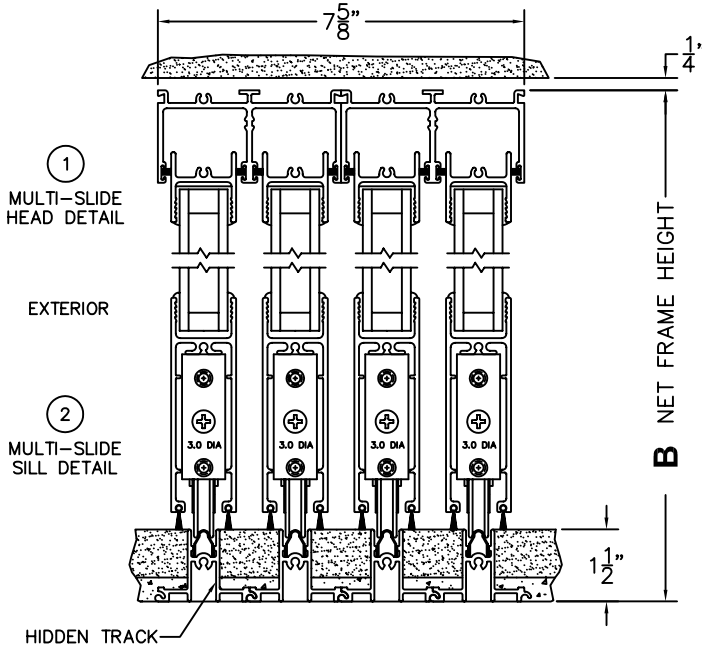

FLEETWOOD
WINDOWS & DOORS
FleetwoodUSA.com

NORWOOD 3050
OXXX STANDARD CONFIGURATION
HIDDEN TRACK NO SCREENS

ORDER NO.:

ITEM NO.:

SCALE: 1/4

REQUIRED DEALER INFO.

A(NET FRAME WIDTH)

B(NET FRAME HEIGHT)

NOTES:

③
FIXED JAMB

④
INTERLOCKERS

⑤
INTERLOCKERS

⑥
INTERLOCKERS

⑦
LOCK JAMB

FLEETWOOD
WINDOWS & DOORS
FleetwoodUSA.com

NORWOOD 3050

OXXX STANDARD CONFIGURATION
HIDDEN TRACK NO SCREENS

ORDER NO.:

ITEM NO.:

SCALE: 1/4

DOOR SHOWN IN OPEN POSITION