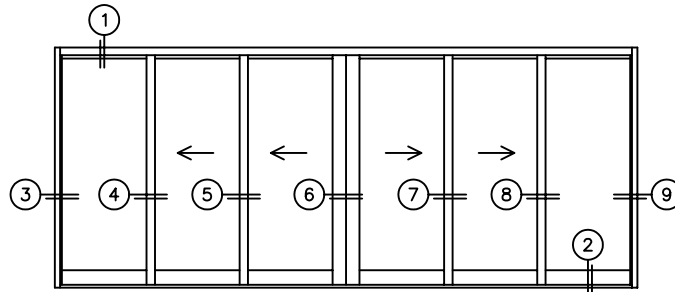

# NORWOOD 3050

OXXIXXO CUSTOM CONFIGURATION  
HIDDEN TRACK NO SCREENS

ORDER NO.:

ITEM NO.:

SCALE: 1/4

REQUIRED DEALER INFO.

**A** (NET FRAME WIDTH)

**B** (NET FRAME HEIGHT)

NOTES:

OXXIXXO DOOR SHOWN

**FLEETWOOD**  
WINDOWS & DOORS  
FleetwoodUSA.com

**NORWOOD 3050**  
OXXIXO CUSTOM CONFIGURATION  
HIDDEN TRACK NO SCREENS

ORDER NO.:

ITEM NO.:

SCALE: 1/4

**FLEETWOOD**  
 WINDOWS & DOORS  
 FleetwoodUSA.com

**NORWOOD 3050**  
 OXXIXO CUSTOM CONFIGURATION  
 HIDDEN TRACK NO SCREENS

ORDER NO.:

ITEM NO.:

SCALE: 1/8

NON-FLUSH STACK: PANELS IN OPEN POSITION

DWG NO.: 3050-IH-OXXIXO-NSO-IH-MH-STI-HK-DN-AN-C08

SHEET: 3 OF 3