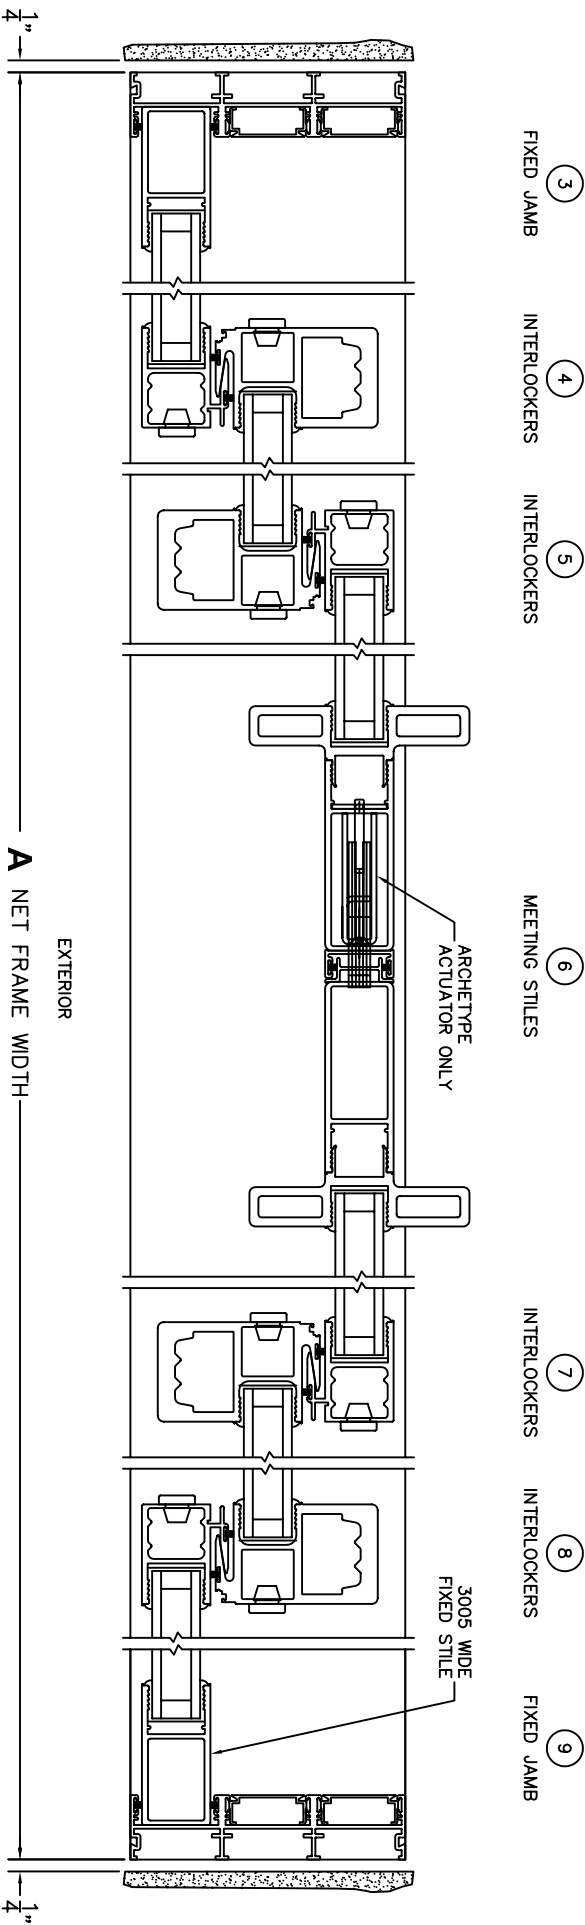

# NORWOOD 3050

OXXIXXO CUSTOM CONFIGURATION  
HIDDEN TRACK NO SCREENS

ORDER NO.:

ITEM NO.:

SCALE: 1/4

REQUIRED DEALER INFO.

**A** (NET FRAME WIDTH)

**B** (NET FRAME HEIGHT)

NOTES:

OXXIXXO DOOR SHOWN

**FLEETWOOD**  
WINDOWS & DOORS  
FleetwoodUSA.com

**NORWOOD 3050**  
OXXIXO CUSTOM CONFIGURATION  
HIDDEN TRACK NO SCREENS

ORDER NO.:

ITEM NO.:

SCALE: 1/4

**FLEETWOOD**  
 WINDOWS & DOORS  
 FleetwoodUSA.com

**NORWOOD 3050**  
 OXXIXO CUSTOM CONFIGURATION  
 HIDDEN TRACK NO SCREENS

ORDER NO.:

ITEM NO.:

SCALE: 1/8

NON-FLUSH STACK: PANELS IN OPEN POSITION

DWG NO.: 3050-IH-OXXIXO-NSO-IH-MH-STI-HK-DN-AN-C08

SHEET: 3 OF 3