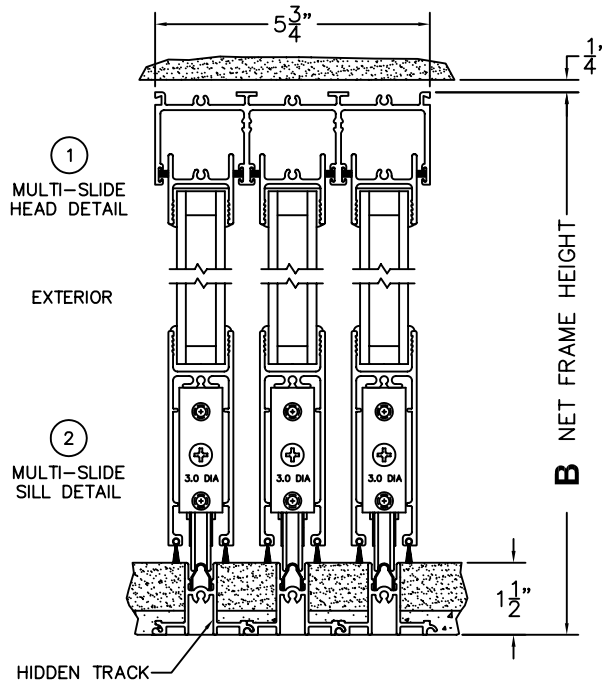

FLEETWOOD
WINDOWS & DOORS
FleetwoodUSA.com

NORWOOD 3050

OXXIXXO CUSTOM CONFIGURATION
HIDDEN TRACK NO SCREENS

ORDER NO.:

ITEM NO.:

SCALE: 1/4

REQUIRED DEALER INFO.

A (NET FRAME WIDTH)

B (NET FRAME HEIGHT)

NOTES: