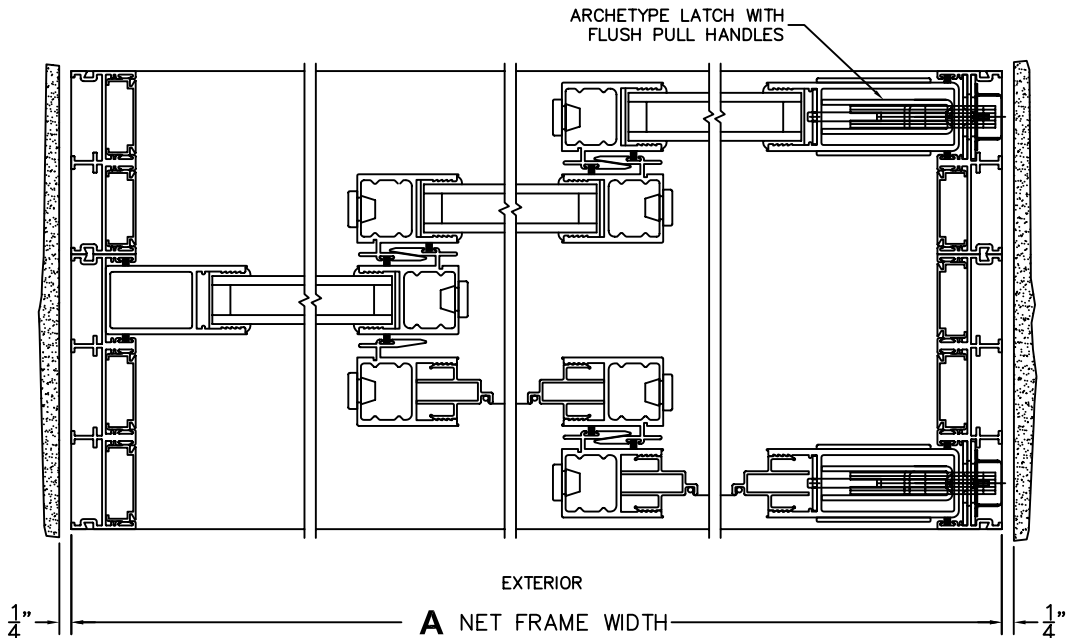

FLEETWOOD
WINDOWS & DOORS
FleetwoodUSA.com

NORWOOD 3050
OXX STANDARD CONFIGURATION
HIDDEN TRACK WITH SCREENS

ORDER NO.:

ITEM NO.:

SCALE: 1/4

REQUIRED DEALER INFO.

A (NET FRAME WIDTH)	
B (NET FRAME HEIGHT)	

NOTES:

OXX DOOR SHOWN

- 3
FIXED JAMB
- 4
INTERLOCKERS
- 5
INTERLOCKERS
- 6
LOCK JAMB

FLEETWOOD
WINDOWS & DOORS
FleetwoodUSA.com

NORWOOD 3050

OXX STANDARD CONFIGURATION
HIDDEN TRACK WITH SCREENS

ORDER NO.:

ITEM NO.:

SCALE: 1/4

DOOR SHOWN IN OPEN POSITION