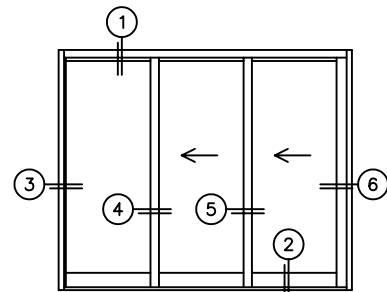

FLEETWOOD
WINDOWS & DOORS
FleetwoodUSA.com

NORWOOD 3050
OXX STANDARD CONFIGURATION
HIDDEN TRACK WITH SCREENS

ORDER NO.:

ITEM NO.:

SCALE: 1/4

REQUIRED DEALER INFO.

A (NET FRAME WIDTH)	
B (NET FRAME HEIGHT)	

NOTES:

OXX DOOR SHOWN

- 3
FIXED JAMB
- 4
INTERLOCKERS
- 5
INTERLOCKERS
- 6
LOCK JAMB

FLEETWOOD
WINDOWS & DOORS
FleetwoodUSA.com

NORWOOD 3050

OXX STANDARD CONFIGURATION
HIDDEN TRACK WITH SCREENS

ORDER NO.:

ITEM NO.:

SCALE: 1/4

DOOR SHOWN IN OPEN POSITION