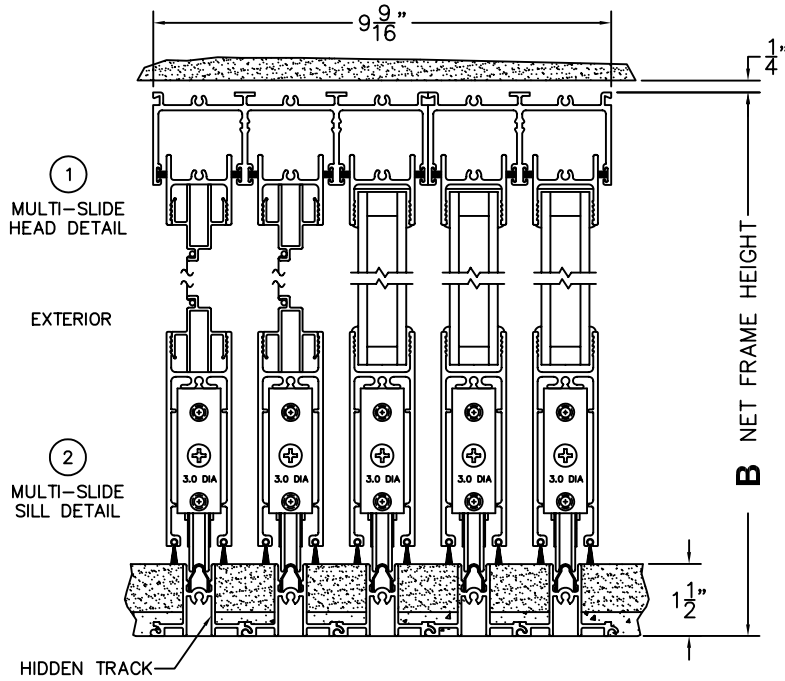

FLEETWOOD
WINDOWS & DOORS
FleetwoodUSA.com

NORWOOD 3050
OXX STANDARD CONFIGURATION
HIDDEN TRACK WITH SCREENS

ORDER NO.:

ITEM NO.:

SCALE: 1/4

REQUIRED DEALER INFO.

A (NET FRAME WIDTH)	
B (NET FRAME HEIGHT)	

NOTES:

OXX DOOR SHOWN

- 3
FIXED JAMB
- 4
INTERLOCKERS
- 5
INTERLOCKERS
- 6
LOCK JAMB

FLEETWOOD
WINDOWS & DOORS
FleetwoodUSA.com

NORWOOD 3050

OXX STANDARD CONFIGURATION
HIDDEN TRACK WITH SCREENS

ORDER NO.:

ITEM NO.:

SCALE: 1/4

DOOR SHOWN IN OPEN POSITION