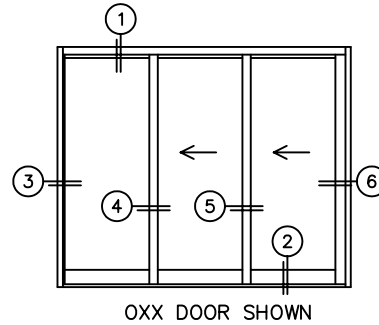

FLEETWOOD
WINDOWS & DOORS
FleetwoodUSA.com

NORWOOD 3050
OXX CUSTOM CONFIGURATION
HIDDEN TRACK WITH SCREENS

ORDER NO.:

ITEM NO.:

SCALE: 1/4

REQUIRED DEALER INFO.

A(NET FRAME WIDTH)

B(NET FRAME HEIGHT)

NOTES:

OXX DOOR SHOWN

FLEETWOOD
WINDOWS & DOORS
FleetwoodUSA.com

NORWOOD 3050

OXX CUSTOM CONFIGURATION
HIDDEN TRACK WITH SCREENS

ORDER NO.:

ITEM NO.:

SCALE: 1/4

FLUSH STACK: PANELS IN OPEN POSITION