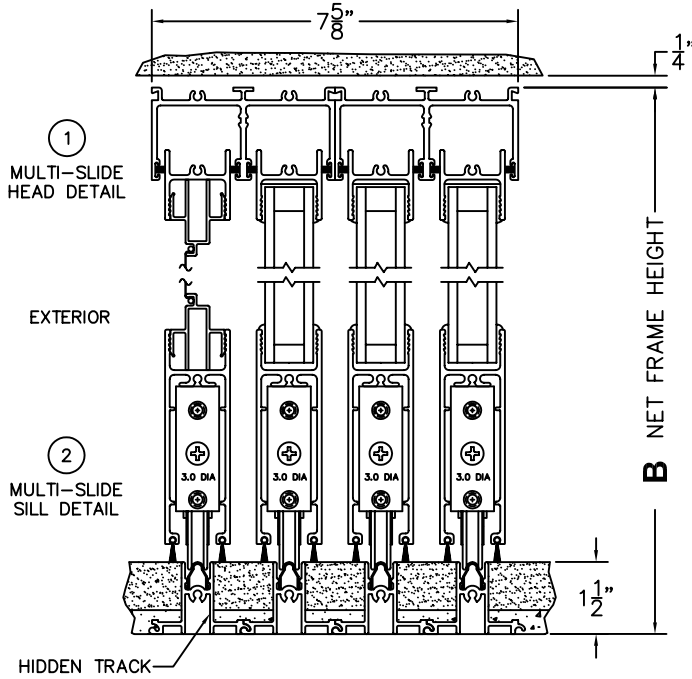

FLEETWOOD
WINDOWS & DOORS
FleetwoodUSA.com

NORWOOD 3050
OXX CUSTOM CONFIGURATION
HIDDEN TRACK WITH SCREENS

ORDER NO.:

ITEM NO.:

SCALE: 1/4

REQUIRED DEALER INFO.

A(NET FRAME WIDTH)

B(NET FRAME HEIGHT)

NOTES:

OXX DOOR SHOWN

FLEETWOOD
WINDOWS & DOORS
FleetwoodUSA.com

NORWOOD 3050

OXX CUSTOM CONFIGURATION
HIDDEN TRACK WITH SCREENS

ORDER NO.:

ITEM NO.:

SCALE: 1/4

FLUSH STACK: PANELS IN OPEN POSITION