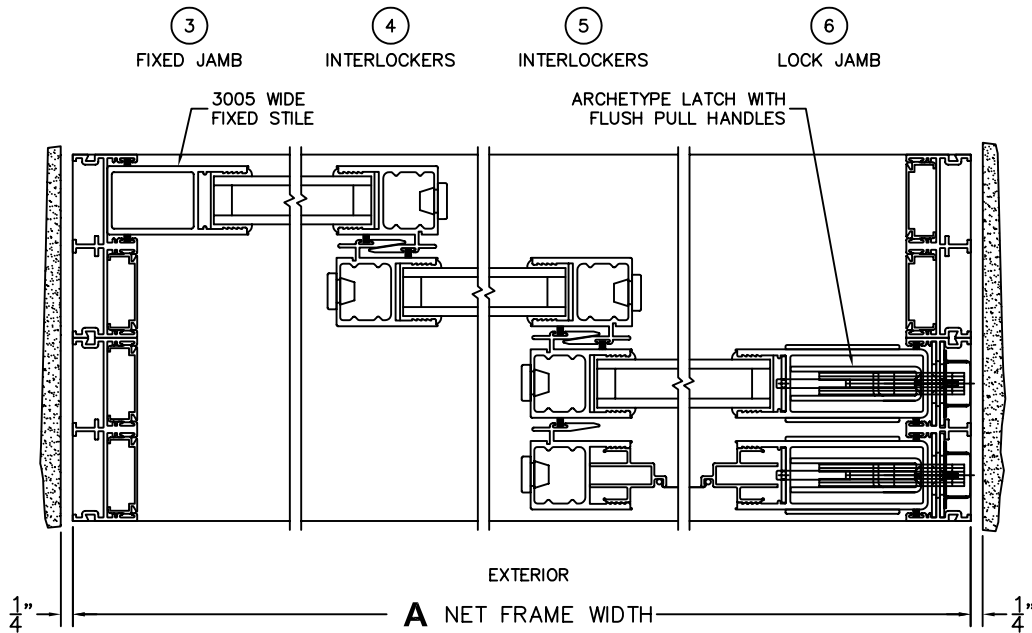

FLEETWOOD
WINDOWS & DOORS
FleetwoodUSA.com

NORWOOD 3050
OXX CUSTOM CONFIGURATION
HIDDEN TRACK WITH SCREENS

ORDER NO.:

ITEM NO.:

SCALE: 1/4

REQUIRED DEALER INFO.

A(NET FRAME WIDTH)

B(NET FRAME HEIGHT)

NOTES:

OXX DOOR SHOWN

FLEETWOOD
WINDOWS & DOORS
FleetwoodUSA.com

NORWOOD 3050

OXX CUSTOM CONFIGURATION
HIDDEN TRACK WITH SCREENS

ORDER NO.:

ITEM NO.:

SCALE: 1/4

FLUSH STACK: PANELS IN OPEN POSITION