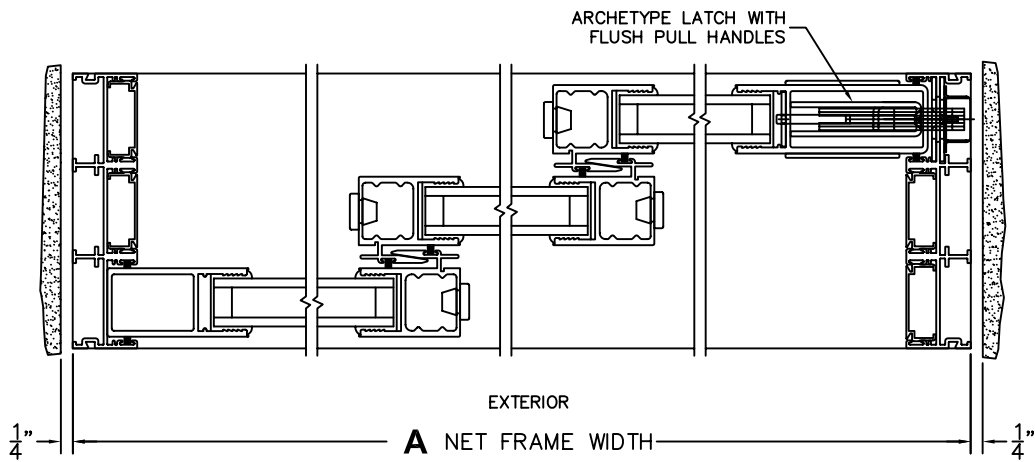

FLEETWOOD
WINDOWS & DOORS
FleetwoodUSA.com

NORWOOD 3050

OXX STANDARD CONFIGURATION
HIDDEN TRACK NO SCREENS

ORDER NO.:

ITEM NO.:

FLEETWOOD
WINDOWS & DOORS
FleetwoodUSA.com

NORWOOD 3050

OXX STANDARD CONFIGURATION
HIDDEN TRACK NO SCREENS

ORDER NO.:

ITEM NO.:

SCALE: 1/4

DOOR SHOWN IN OPEN POSITION