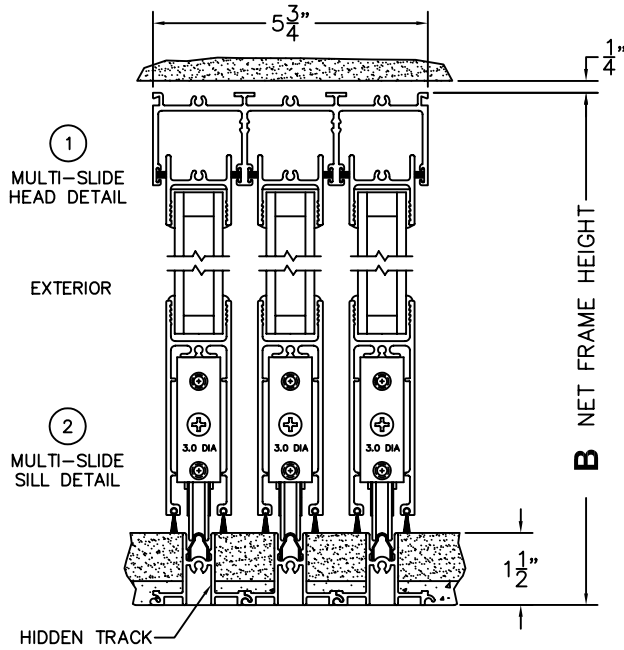

FLEETWOOD
WINDOWS & DOORS
FleetwoodUSA.com

NORWOOD 3050
OXX CUSTOM CONFIGURATION
HIDDEN TRACK NO SCREENS

ORDER NO.:

ITEM NO.:

SCALE: 1/4

REQUIRED DEALER INFO.

A(NET FRAME WIDTH)

B(NET FRAME HEIGHT)

NOTES:

FLEETWOOD
WINDOWS & DOORS
FleetwoodUSA.com

NORWOOD 3050

OXX CUSTOM CONFIGURATION
HIDDEN TRACK NO SCREENS

ORDER NO.:

ITEM NO.:

SCALE: 1/4

FLUSH STACK: DOOR SHOWN IN OPEN POSITION