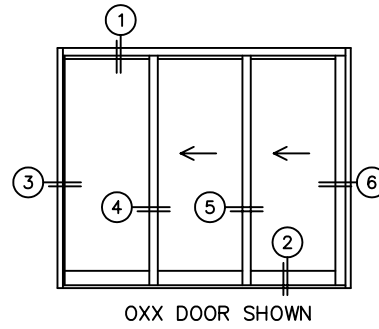

FLEETWOOD
WINDOWS & DOORS
FleetwoodUSA.com

NORWOOD 3050
OXX CUSTOM CONFIGURATION
HIDDEN TRACK NO SCREENS

ORDER NO.:

ITEM NO.:

SCALE: 1/4

REQUIRED DEALER INFO.

A(NET FRAME WIDTH)

B(NET FRAME HEIGHT)

NOTES:

FLEETWOOD
WINDOWS & DOORS
FleetwoodUSA.com

NORWOOD 3050

OXX CUSTOM CONFIGURATION
HIDDEN TRACK NO SCREENS

ORDER NO.:

ITEM NO.:

SCALE: 1/4

FLUSH STACK: DOOR SHOWN IN OPEN POSITION