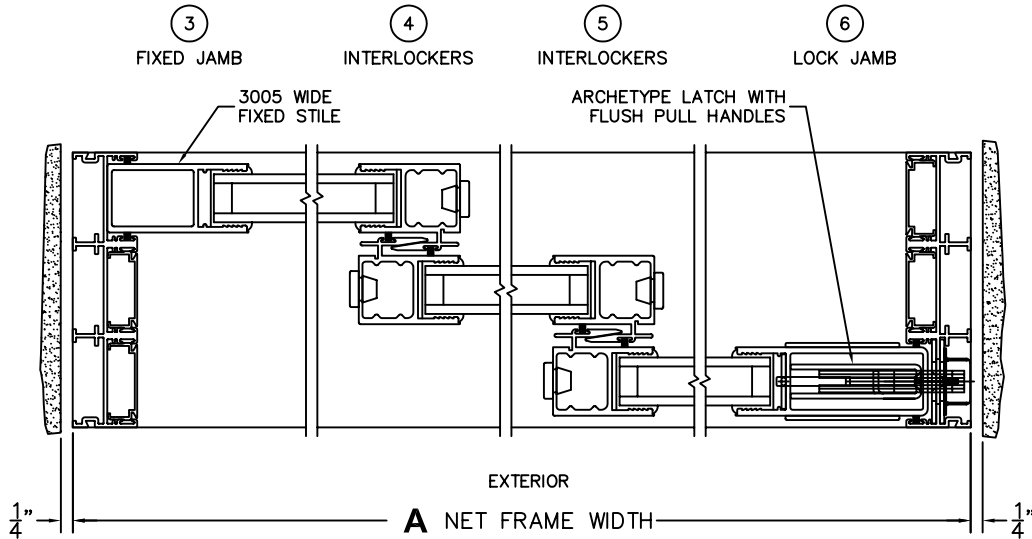

FLEETWOOD
WINDOWS & DOORS
FleetwoodUSA.com

NORWOOD 3050
OXX CUSTOM CONFIGURATION
HIDDEN TRACK NO SCREENS

ORDER NO.:

ITEM NO.:

SCALE: 1/4

REQUIRED DEALER INFO.

A(NET FRAME WIDTH)

B(NET FRAME HEIGHT)

NOTES:

FLEETWOOD
WINDOWS & DOORS
FleetwoodUSA.com

NORWOOD 3050

OXX CUSTOM CONFIGURATION
HIDDEN TRACK NO SCREENS

ORDER NO.:

ITEM NO.:

SCALE: 1/4

FLUSH STACK: DOOR SHOWN IN OPEN POSITION