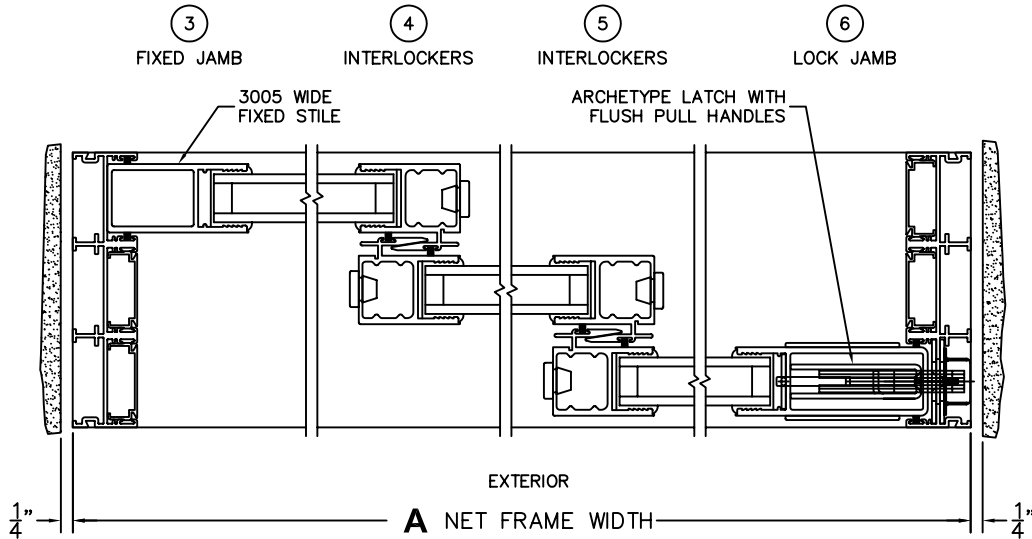

FLEETWOOD
WINDOWS & DOORS
FleetwoodUSA.com

NORWOOD 3050
OXX CUSTOM CONFIGURATION
HIDDEN TRACK NO SCREENS

ORDER NO.:

ITEM NO.:

SCALE: 1/4

REQUIRED DEALER INFO.

A(NET FRAME WIDTH)

B(NET FRAME HEIGHT)

NOTES:

FLEETWOOD
WINDOWS & DOORS
FleetwoodUSA.com

NORWOOD 3050

OXX CUSTOM CONFIGURATION
HIDDEN TRACK NO SCREENS

ORDER NO.:

ITEM NO.:

SCALE: 1/4

EQUAL PANELS: DOOR SHOWN IN OPEN POSITION