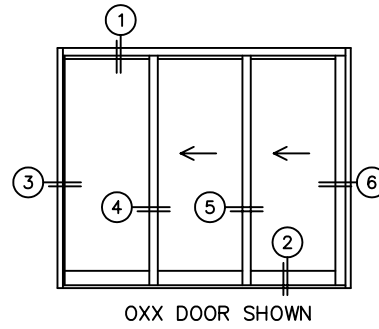

FLEETWOOD
WINDOWS & DOORS
FleetwoodUSA.com

NORWOOD 3050
OXX CUSTOM CONFIGURATION
HIDDEN TRACK NO SCREENS

ORDER NO.:

ITEM NO.:

SCALE: 1/4

REQUIRED DEALER INFO.

A(NET FRAME WIDTH)

B(NET FRAME HEIGHT)

NOTES:

FLEETWOOD
WINDOWS & DOORS
FleetwoodUSA.com

NORWOOD 3050

OXX CUSTOM CONFIGURATION
HIDDEN TRACK NO SCREENS

ORDER NO.:

ITEM NO.:

SCALE: 1/4

EQUAL PANELS: DOOR SHOWN IN OPEN POSITION