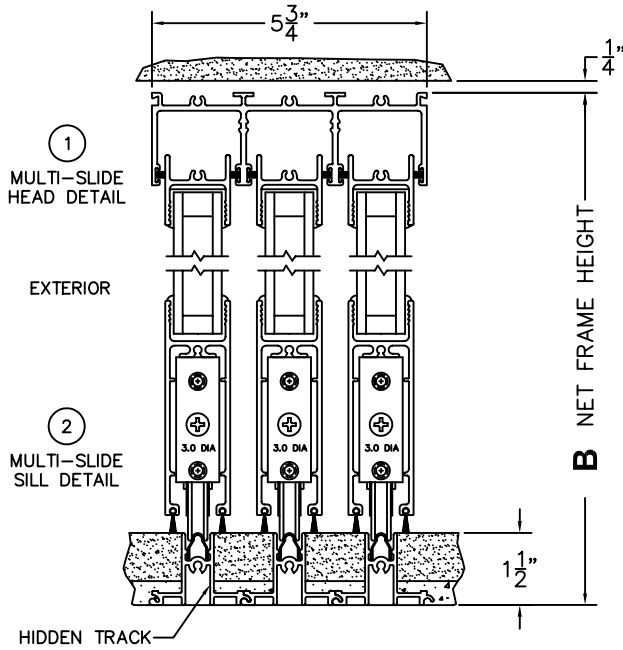

FLEETWOOD
WINDOWS & DOORS
FleetwoodUSA.com

NORWOOD 3050
OXX CUSTOM CONFIGURATION
HIDDEN TRACK NO SCREENS

ORDER NO.:

ITEM NO.:

SCALE: 1/4

REQUIRED DEALER INFO.

A(NET FRAME WIDTH)

B(NET FRAME HEIGHT)

NOTES:

FLEETWOOD
WINDOWS & DOORS
FleetwoodUSA.com

NORWOOD 3050

OXX CUSTOM CONFIGURATION
HIDDEN TRACK NO SCREENS

ORDER NO.:

ITEM NO.:

SCALE: 1/4

EQUAL PANELS: DOOR SHOWN IN OPEN POSITION