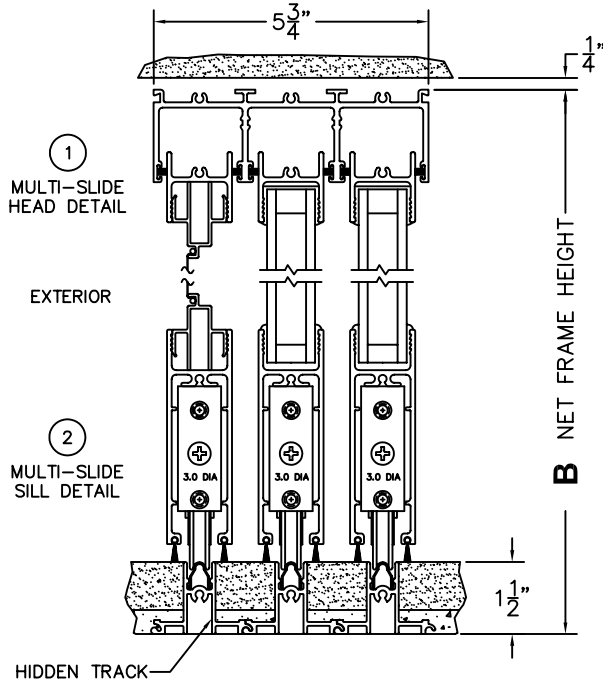

FLEETWOOD
WINDOWS & DOORS
FleetwoodUSA.com

NORWOOD 3050
OXIXO STANDARD CONFIGURATION
HIDDEN TRACK WITH SCREENS

ORDER NO.:

ITEM NO.:

SCALE: 1/4

REQUIRED DEALER INFO.

A(NET FRAME WIDTH)

B(NET FRAME HEIGHT)

NOTES:

③ FIXED JAMB ④ INTERLOCKERS ⑤ MEETING STILES ⑥ INTERLOCKERS ⑦ FIXED JAMB

FLEETWOOD
WINDOWS & DOORS
FleetwoodUSA.com

NORWOOD 3050
OXIXO STANDARD CONFIGURATION
HIDDEN TRACK WITH SCREENS

ORDER NO.:

ITEM NO.:

SCALE: 1/4

EQUAL GLASS: PANELS IN OPEN POSITION