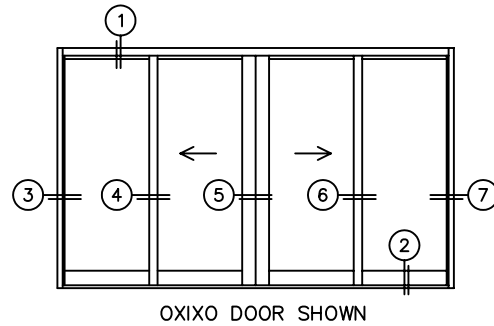

FLEETWOOD
WINDOWS & DOORS
FleetwoodUSA.com

NORWOOD 3050
OXIXO STANDARD CONFIGURATION
HIDDEN TRACK WITH SCREENS

ORDER NO.:

ITEM NO.:

SCALE: 1/4

REQUIRED DEALER INFO.

A(NET FRAME WIDTH)

B(NET FRAME HEIGHT)

NOTES:

③ FIXED JAMB ④ INTERLOCKERS ⑤ MEETING STILES ⑥ INTERLOCKERS ⑦ FIXED JAMB

FLEETWOOD
WINDOWS & DOORS
FleetwoodUSA.com

NORWOOD 3050
OXIXO STANDARD CONFIGURATION
HIDDEN TRACK WITH SCREENS

ORDER NO.:

ITEM NO.:

SCALE: 1/4

EQUAL GLASS: PANELS IN OPEN POSITION