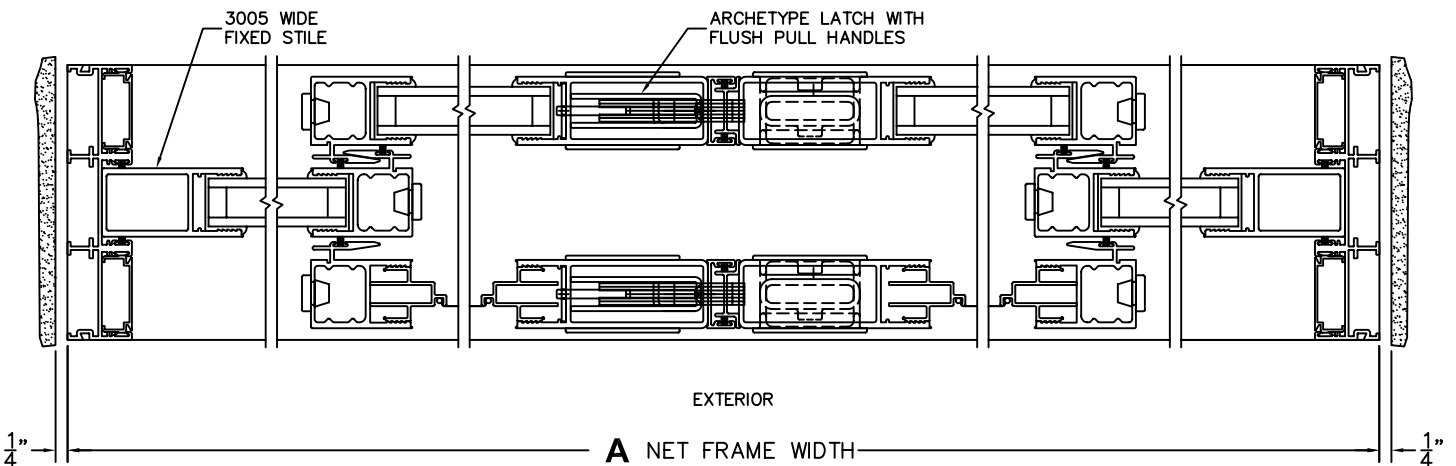

FLEETWOOD
WINDOWS & DOORS
FleetwoodUSA.com

NORWOOD 3050
OXIXO STANDARD CONFIGURATION
HIDDEN TRACK WITH SCREENS

ORDER NO.:

ITEM NO.:

SCALE: 1/4

REQUIRED DEALER INFO.

A(NET FRAME WIDTH)

B(NET FRAME HEIGHT)

NOTES:

③ FIXED JAMB ④ INTERLOCKERS ⑤ MEETING STILES ⑥ INTERLOCKERS ⑦ FIXED JAMB

FLEETWOOD
WINDOWS & DOORS
FleetwoodUSA.com

NORWOOD 3050
OXIXO STANDARD CONFIGURATION
HIDDEN TRACK WITH SCREENS

ORDER NO.:

ITEM NO.:

SCALE: 1/4

EQUAL GLASS: PANELS IN OPEN POSITION