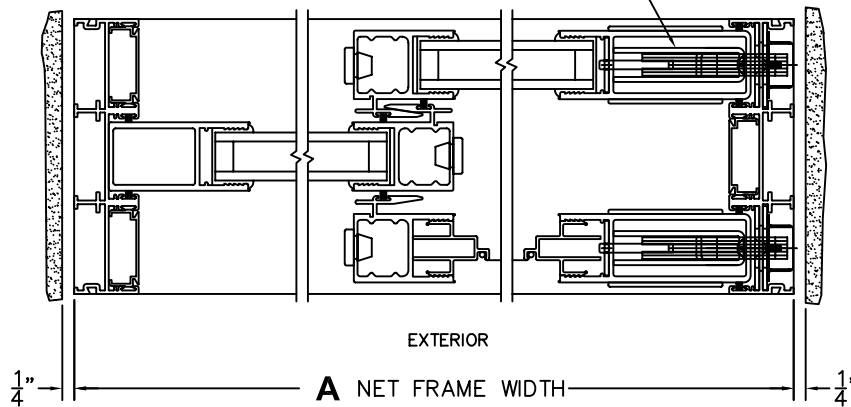

NOTES:

3
FIXED JAMB

4
INTERLOCKERS

5
LOCK JAMB

ARCHETYPE LATCH WITH
FLUSH PULL HANDLES

FLEETWOOD
WINDOWS & DOORS
FleetwoodUSA.com

NORWOOD 3050
OX STANDARD CONFIGURATION
HIDDEN TRACK WITH SCREENS

ORDER NO.:

ITEM NO.:

SCALE: 1/4

DOOR SHOWN IN OPEN POSITION