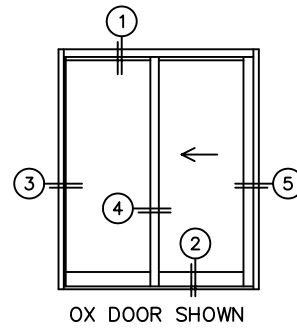

FLEETWOOD
WINDOWS & DOORS
FleetwoodUSA.com

NORWOOD 3050
OX STANDARD CONFIGURATION
HIDDEN TRACK WITH SCREENS

ORDER NO.:

ITEM NO.:

SCALE: 1/4

REQUIRED DEALER INFO.

A (NET FRAME WIDTH)

B (NET FRAME HEIGHT)

NOTES:

3
FIXED JAMB

4
INTERLOCKERS

5
LOCK JAMB

ARCHETYPE LATCH WITH
FLUSH PULL HANDLES

FLEETWOOD
WINDOWS & DOORS
FleetwoodUSA.com

NORWOOD 3050
OX STANDARD CONFIGURATION
HIDDEN TRACK WITH SCREENS

ORDER NO.:

ITEM NO.:

SCALE: 1/4

DOOR SHOWN IN OPEN POSITION