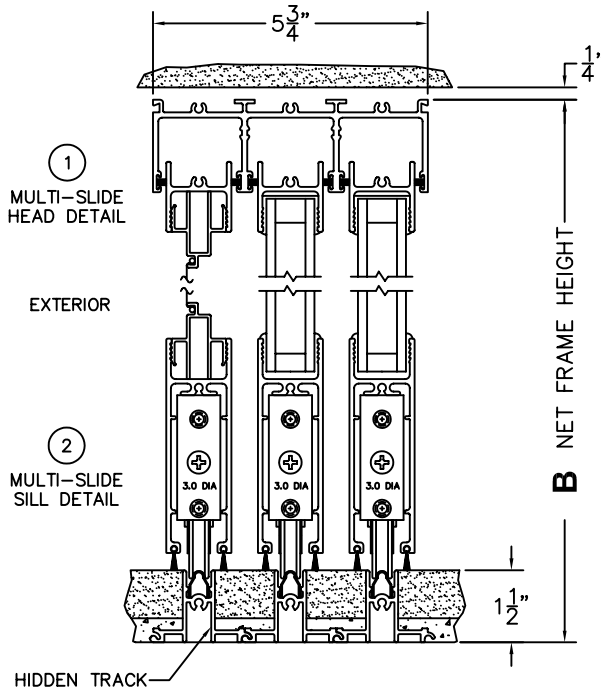

FLEETWOOD
WINDOWS & DOORS
FleetwoodUSA.com

NORWOOD 3050
OX STANDARD CONFIGURATION
HIDDEN TRACK WITH SCREENS

ORDER NO.:

ITEM NO.:

SCALE: 1/4

REQUIRED DEALER INFO.

A (NET FRAME WIDTH)

B (NET FRAME HEIGHT)

NOTES:

3
FIXED JAMB

4
INTERLOCKERS

5
LOCK JAMB

ARCHETYPE LATCH WITH
FLUSH PULL HANDLES

FLEETWOOD
WINDOWS & DOORS
FleetwoodUSA.com

NORWOOD 3050
OX STANDARD CONFIGURATION
HIDDEN TRACK WITH SCREENS

ORDER NO.:

ITEM NO.:

SCALE: 1/4

DOOR SHOWN IN OPEN POSITION