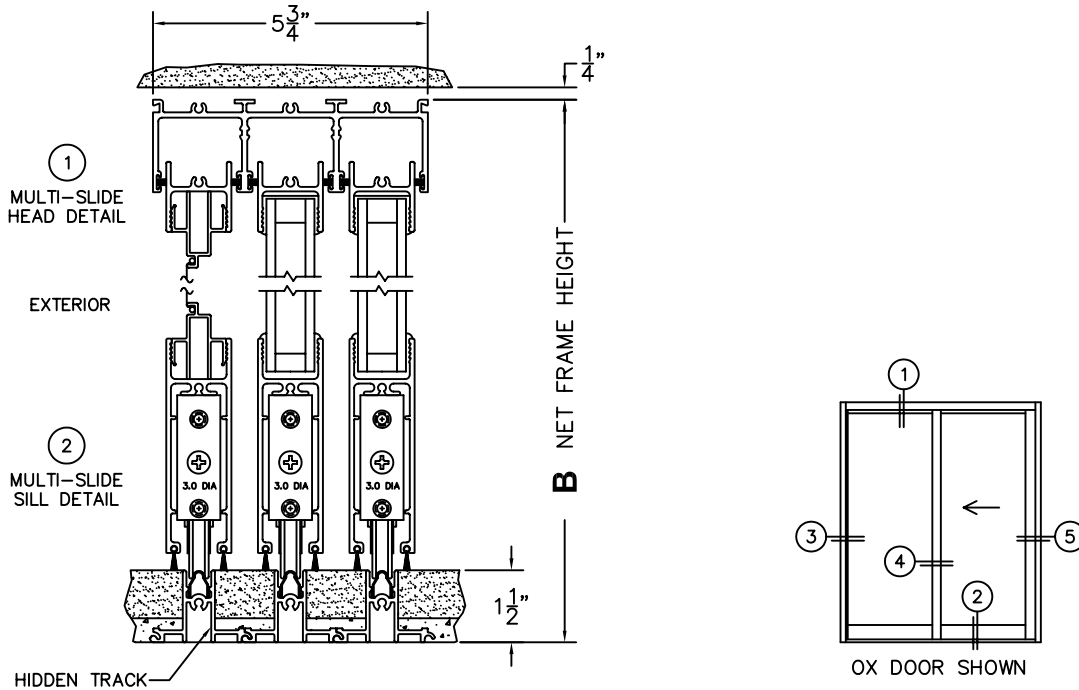

SCALE: 1/4

FLEETWOOD
WINDOWS & DOORS
FleetwoodUSA.com

NORWOOD 3050

**OX STANDARD CONFIGURATION
HIDDEN TRACK WITH SCREENS**

ORDER NO.:

ITEM NO.:

SCALE: 1/4

NON-FLUSH STACK (EQUAL GLASS):
PANELS IN OPEN POSITION