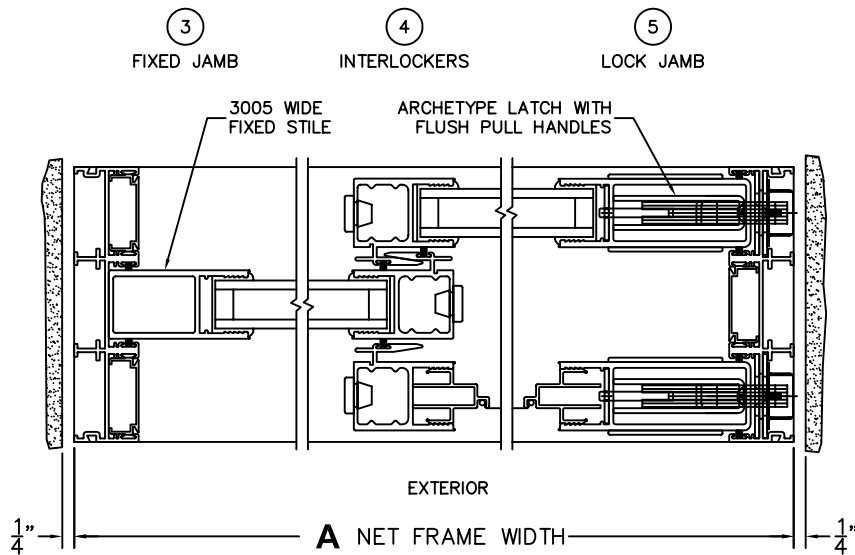

SCALE: 1/4

FLEETWOOD
WINDOWS & DOORS
FleetwoodUSA.com

NORWOOD 3050

**OX STANDARD CONFIGURATION
HIDDEN TRACK WITH SCREENS**

ORDER NO.:

ITEM NO.:

SCALE: 1/4

NON-FLUSH STACK (EQUAL GLASS):
PANELS IN OPEN POSITION