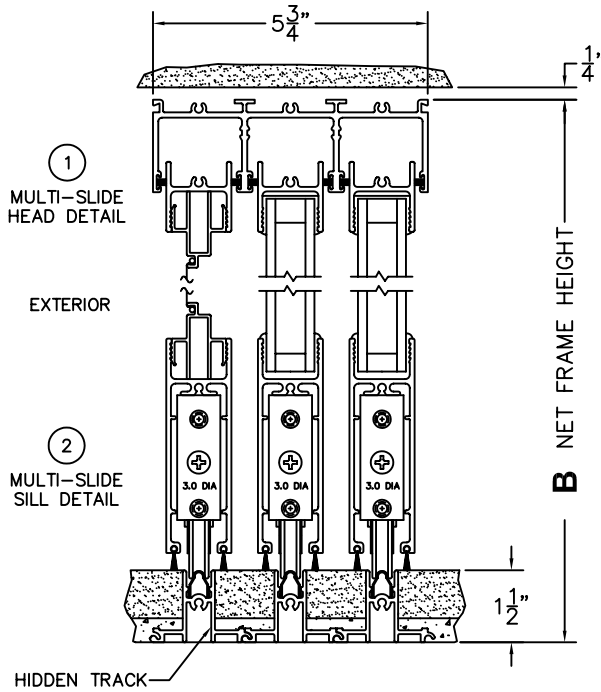

**FLEETWOOD**  
WINDOWS & DOORS  
FleetwoodUSA.com

**NORWOOD 3050**  
OX CUSTOM CONFIGURATION  
HIDDEN TRACK WITH SCREENS

ORDER NO.:

ITEM NO.:

SCALE: 1/4

REQUIRED DEALER INFO.

**A** (NET FRAME WIDTH)

**B** (NET FRAME HEIGHT)

NOTES:

**FLEETWOOD**  
WINDOWS & DOORS  
FleetwoodUSA.com

**NORWOOD 3050**  
OX CUSTOM CONFIGURATION  
HIDDEN TRACK WITH SCREENS

ORDER NO.:

ITEM NO.:

SCALE: 1/4

FLUSH STACK: PANELS IN OPEN POSITION