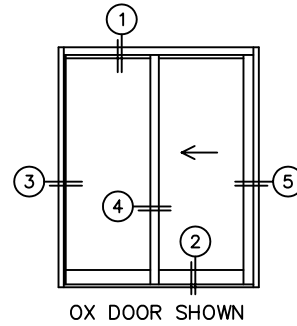

**FLEETWOOD**  
WINDOWS & DOORS  
FleetwoodUSA.com

**NORWOOD 3050**  
OX CUSTOM CONFIGURATION  
HIDDEN TRACK WITH SCREENS

ORDER NO.:

ITEM NO.:

SCALE: 1/4

REQUIRED DEALER INFO.

**A** (NET FRAME WIDTH)

**B** (NET FRAME HEIGHT)

NOTES:

**FLEETWOOD**  
WINDOWS & DOORS  
FleetwoodUSA.com

**NORWOOD 3050**  
OX CUSTOM CONFIGURATION  
HIDDEN TRACK WITH SCREENS

ORDER NO.:

ITEM NO.:

SCALE: 1/4

FLUSH STACK: PANELS IN OPEN POSITION