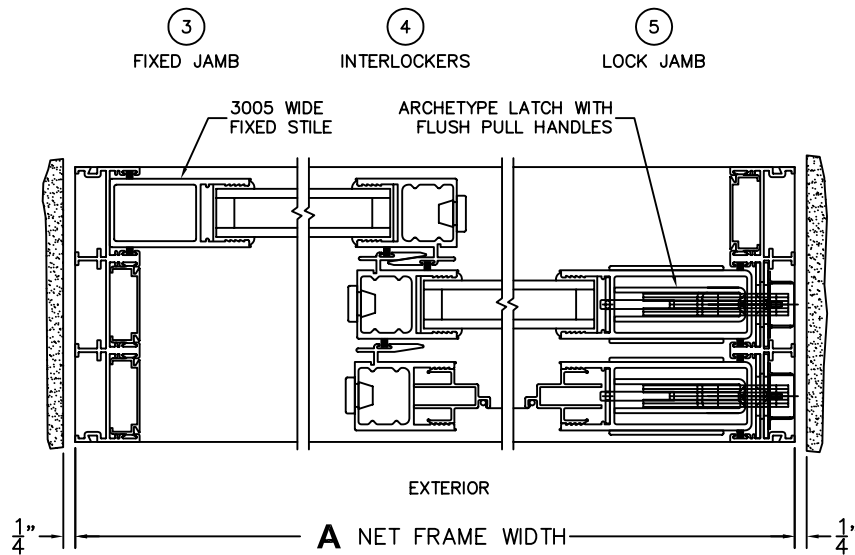

**FLEETWOOD**  
WINDOWS & DOORS  
FleetwoodUSA.com

**NORWOOD 3050**  
OX CUSTOM CONFIGURATION  
HIDDEN TRACK WITH SCREENS

ORDER NO.:

ITEM NO.:

SCALE: 1/4

REQUIRED DEALER INFO.

**A** (NET FRAME WIDTH)

**B** (NET FRAME HEIGHT)

NOTES:

**FLEETWOOD**  
WINDOWS & DOORS  
FleetwoodUSA.com

**NORWOOD 3050**  
OX CUSTOM CONFIGURATION  
HIDDEN TRACK WITH SCREENS

ORDER NO.:

ITEM NO.:

SCALE: 1/4

FLUSH STACK: PANELS IN OPEN POSITION