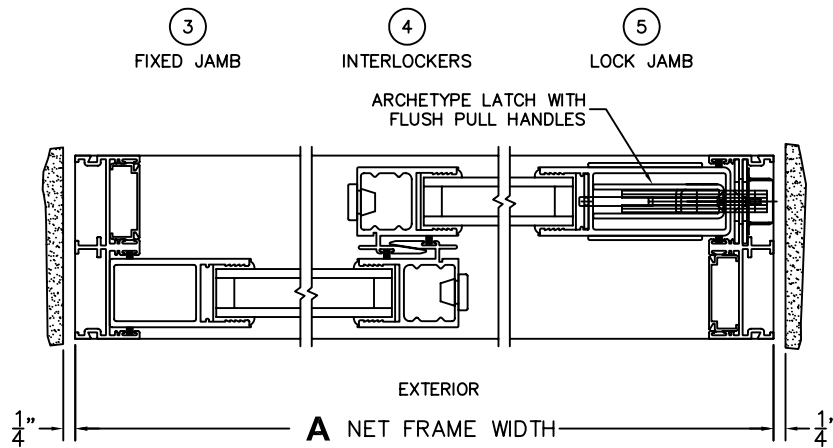

FLEETWOOD
WINDOWS & DOORS
FleetwoodUSA.com

NORWOOD 3050

OX STANDARD CONFIGURATION
HIDDEN TRACK NO SCREENS

ORDER NO.:

ITEM NO.:

SCALE: 1/4

FLEETWOOD
WINDOWS & DOORS
FleetwoodUSA.com

NORWOOD 3050

OX STANDARD CONFIGURATION
HIDDEN TRACK NO SCREENS

ORDER NO.:

ITEM NO.:

SCALE: 1/4

DOOR SHOWN IN OPEN POSITION