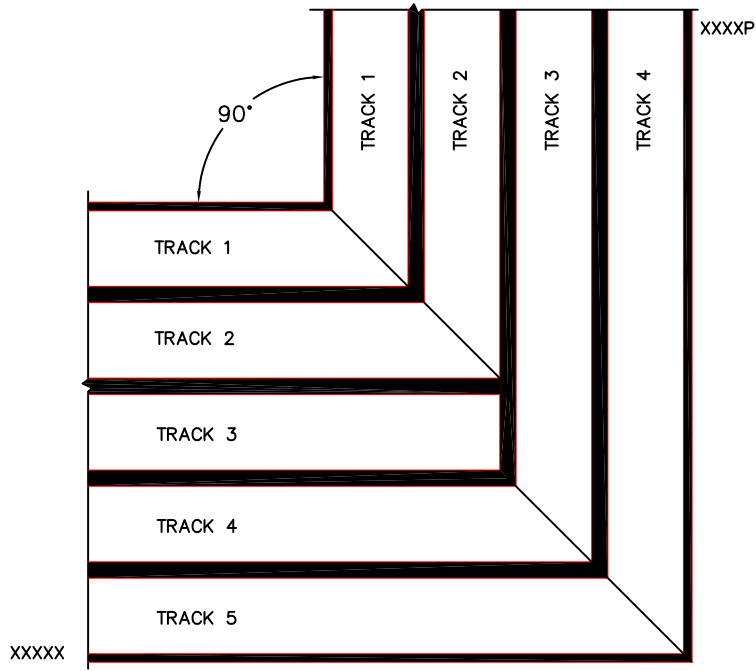

FLEETWOOD
WINDOWS & DOORS
FleetwoodUSA.com

NORWOOD 3050

90°XXXXXIXXXXP CUSTOM CONFIGURATION
NO SCREENS HIDDEN TRACK

ORDER NO.:

ITEM NO.:

(USE RULER TO SCALE DIMENSIONS IN INCHES)

SCALE: 1/4

SILL TRACK MITRED CONNECTION