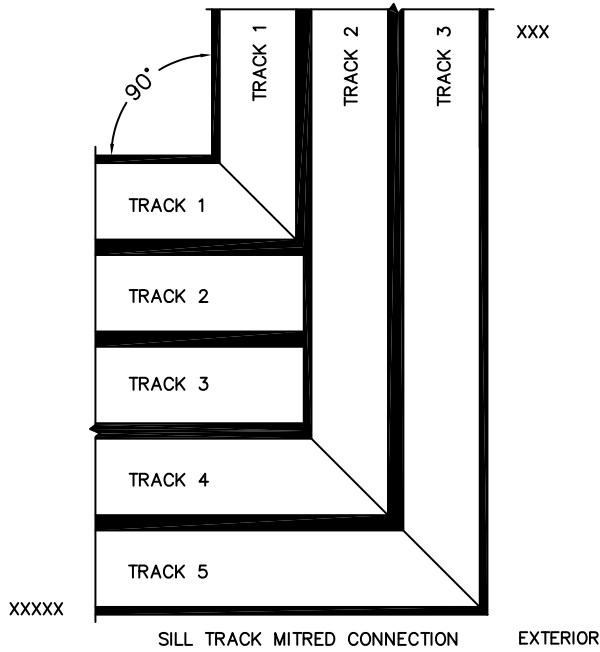

FLEETWOOD
WINDOWS & DOORS
FleetwoodUSA.com

NORWOOD 3050
90°XXXXXIXXX CUSTOM CONFIGURATION
NO SCREENS

ORDER NO.:

ITEM NO.:

(USE RULER TO SCALE DIMENSIONS IN INCHES)

SCALE: 1/4

11
LOCK JAMB

10
INTERLOCKERS

9
INTERLOCKERS

3
LOCK JAMB

4
INTERLOCKERS

5
INTERLOCKERS

6
INTERLOCKERS

7
INTERLOCKERS

8
MEETING STILES

1/4"

B NET FRAME WIDTH