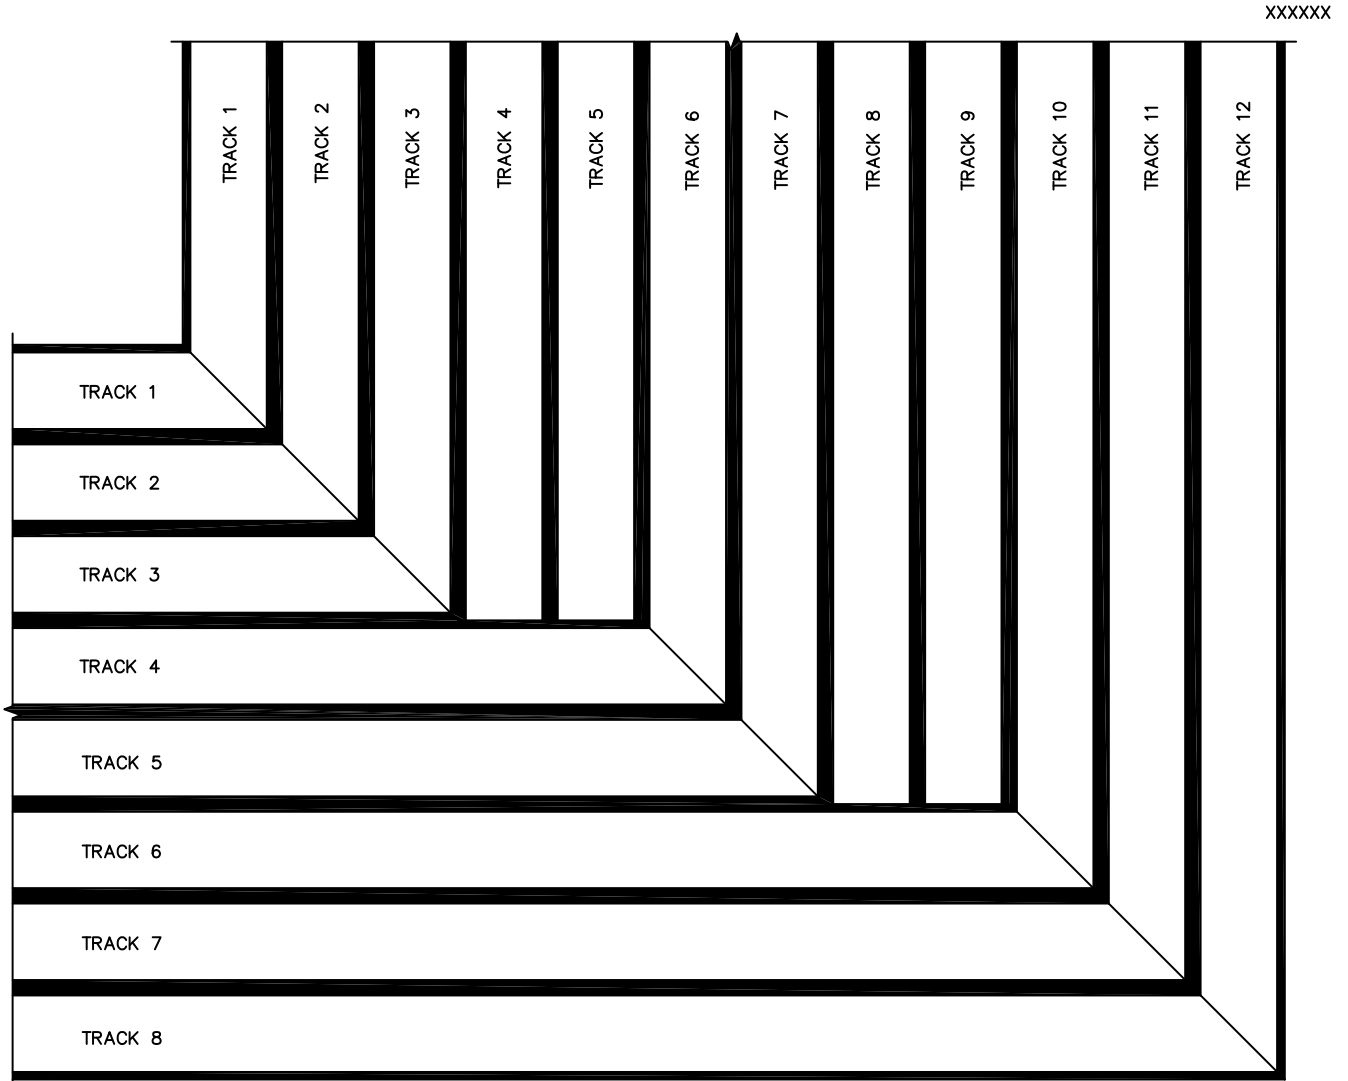

FLEETWOOD
WINDOWS & DOORS
FleetwoodUSA.com

NORWOOD 3050
90°XXXXXXXXXX STANDARD CONFIGURATION
WITH SCREENS

ORDER NO.:

ITEM NO.:

(USE RULER TO SCALE DIMENSIONS IN INCHES)

SCALE: 1/4

XXXX

SILL TRACK MITRED CONNECTION