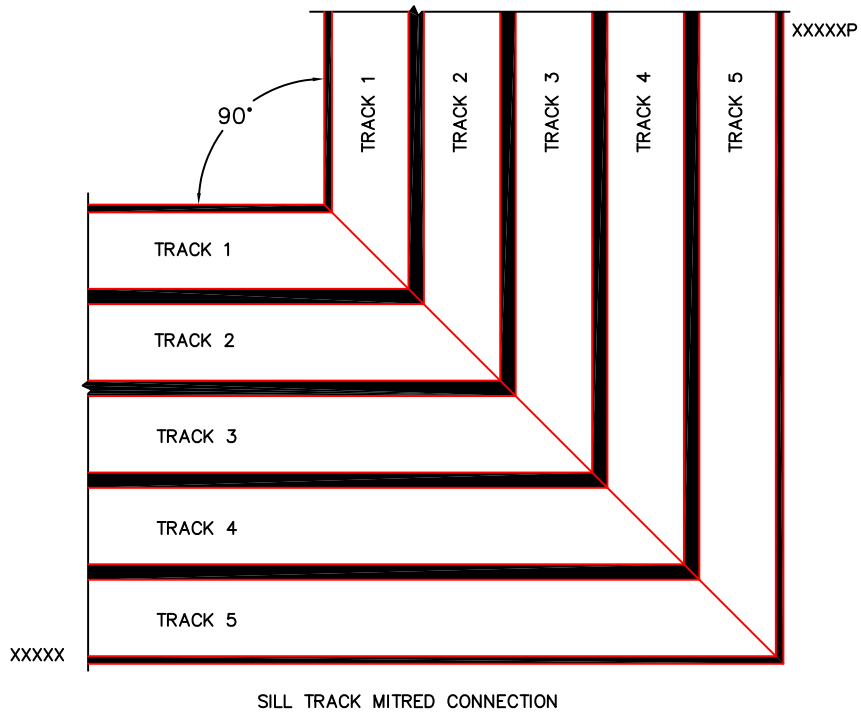

FLEETWOOD

Windows & Doors

2485 Railroad Street, Corona, CA 92880
(800) 736-7363 www.fleetwoodusa.com

NORWOOD 3050

90°XXXXXIXXXXXP STANDARD CONFIGURATION
NO SCREENS

ORDER NO.:

ITEM NO.:

(USE RULER TO SCALE DIMENSIONS IN INCHES)

SCALE: 1/4

SILL TRACK MITRED CONNECTION