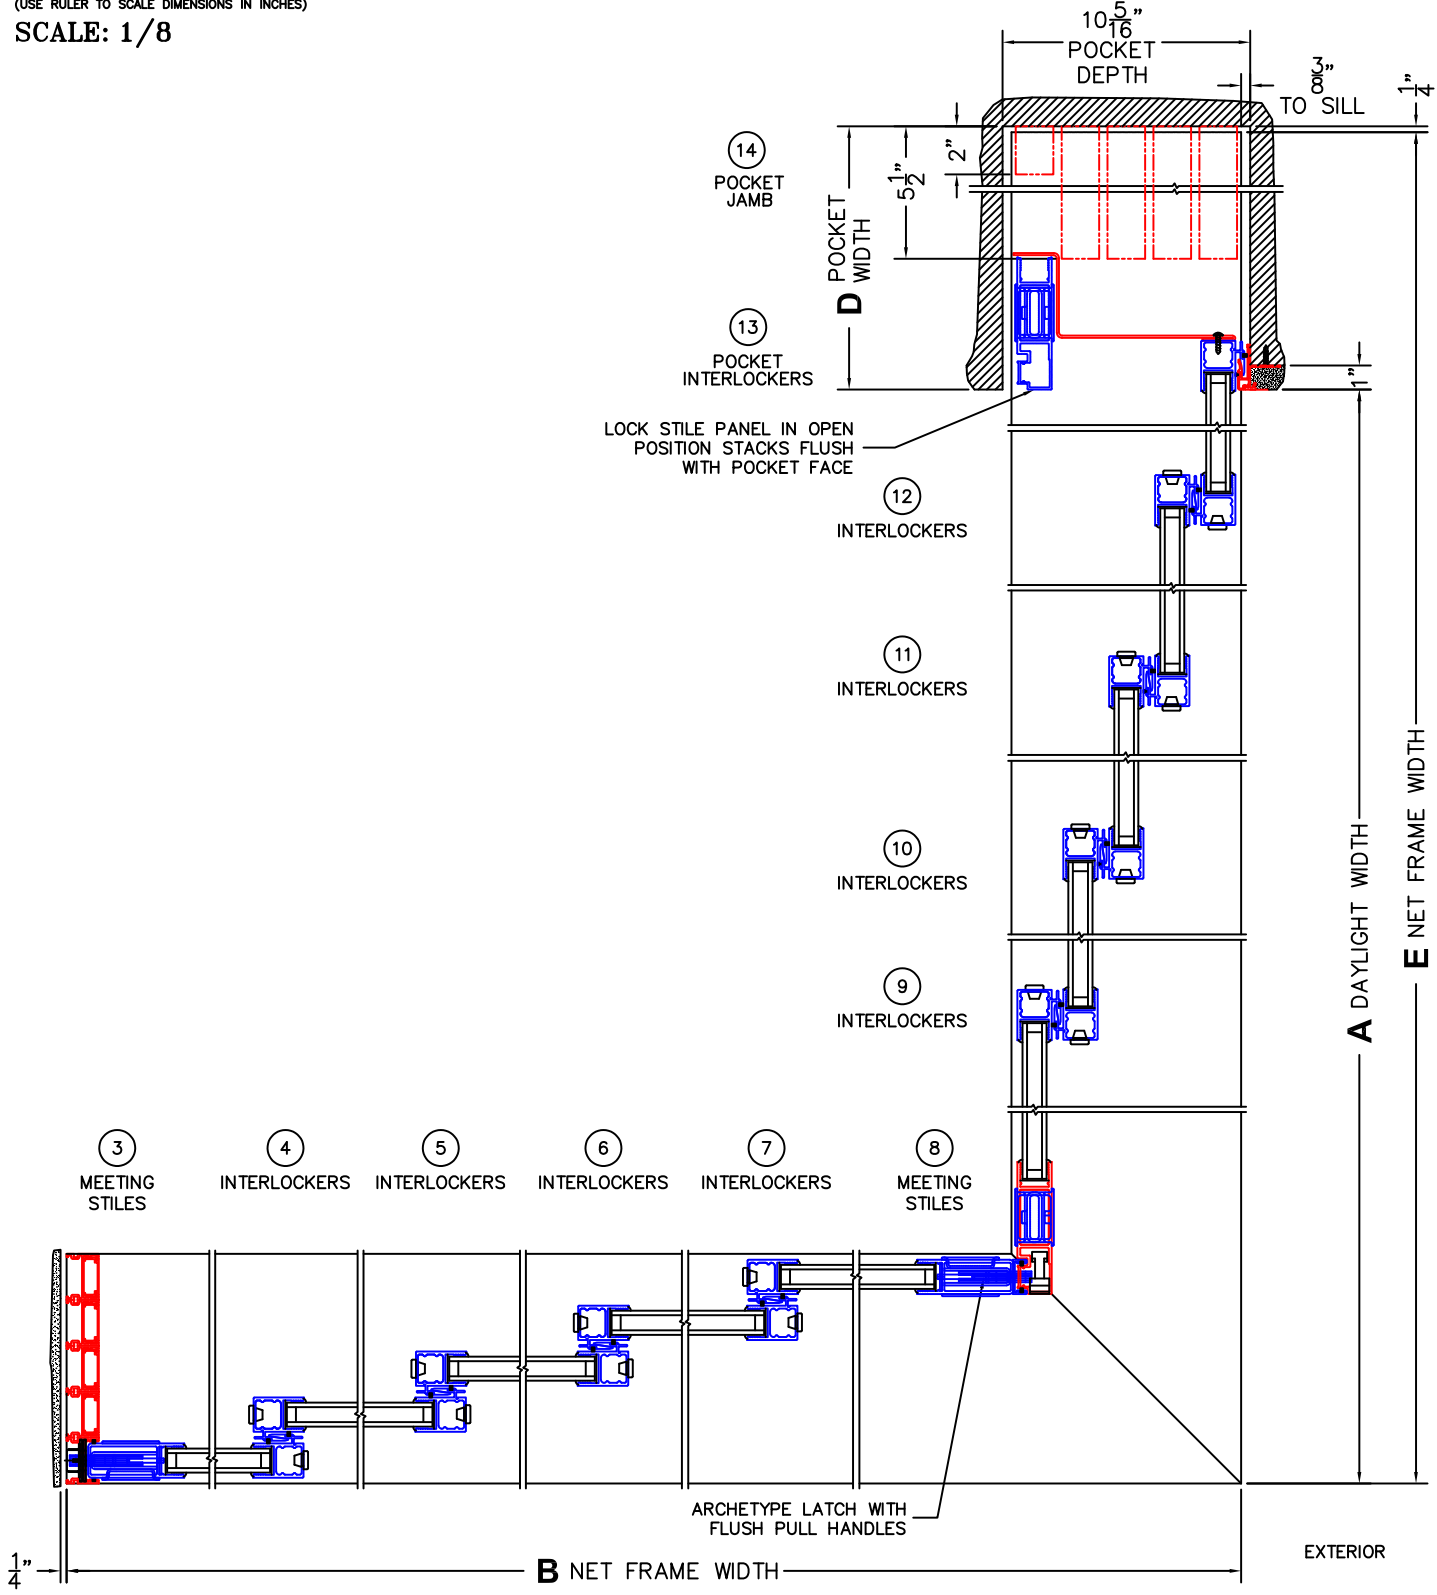

(USE RULER TO SCALE DIMENSIONS IN INCHES)

SCALE: 1/8

*CAUTION: WHEN CONSTRUCTING POCKET NOTE THAT DAYLIGHT WIDTH DOES NOT INCLUDE 1" SET BACK FOR POST INTERLOCKER.