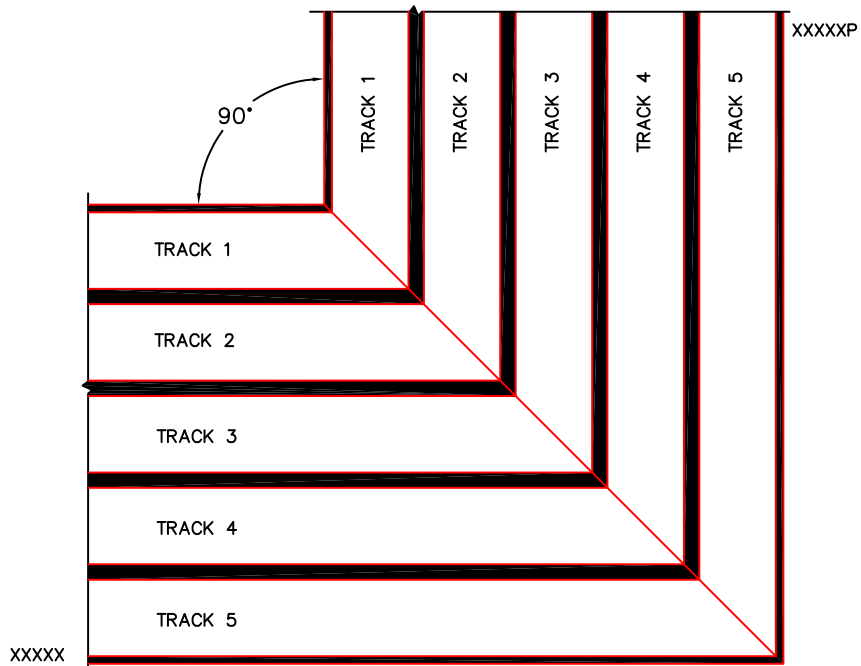

**FLEETWOOD**

**Windows & Doors**

2485 Railroad Street, Corona, CA 92880  
(800) 736-7363 www.fleetwoodusa.com

**NORWOOD 3050**

90°XXXXXIXXXXXP STANDARD CONFIGURATION  
NO SCREENS

ORDER NO.:

ITEM NO.:

(USE RULER TO SCALE DIMENSIONS IN INCHES)

SCALE: 1/4

SILL TRACK MITRED CONNECTION