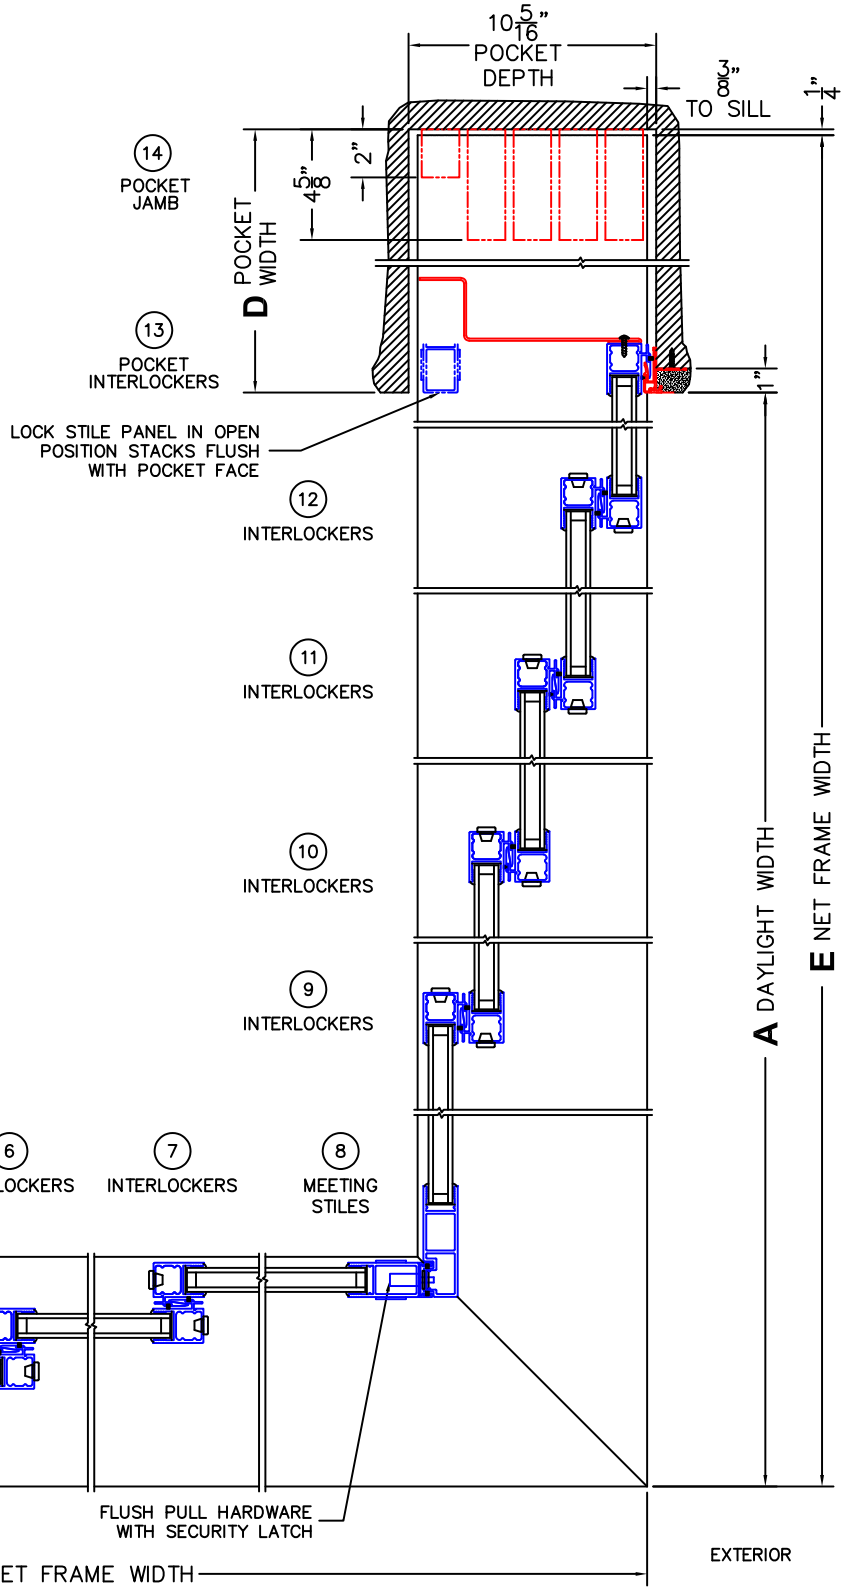

FLEETWOOD

Windows & Doors

2485 Railroad Street, Corona, CA 92880
(800) 736-7363 www.fleetwoodusa.com

NORWOOD 3050

90°XXXXXXXXXXP STANDARD CONFIGURATION

NO SCREENS

ORDER NO.:

ITEM NO.:

(USE RULER TO SCALE DIMENSIONS IN INCHES)

SCALE: 1/8

*CAUTION: WHEN CONSTRUCTING POCKET NOTE THAT DAYLIGHT WIDTH DOES NOT INCLUDE 1" SET BACK FOR POST INTERLOCKER.