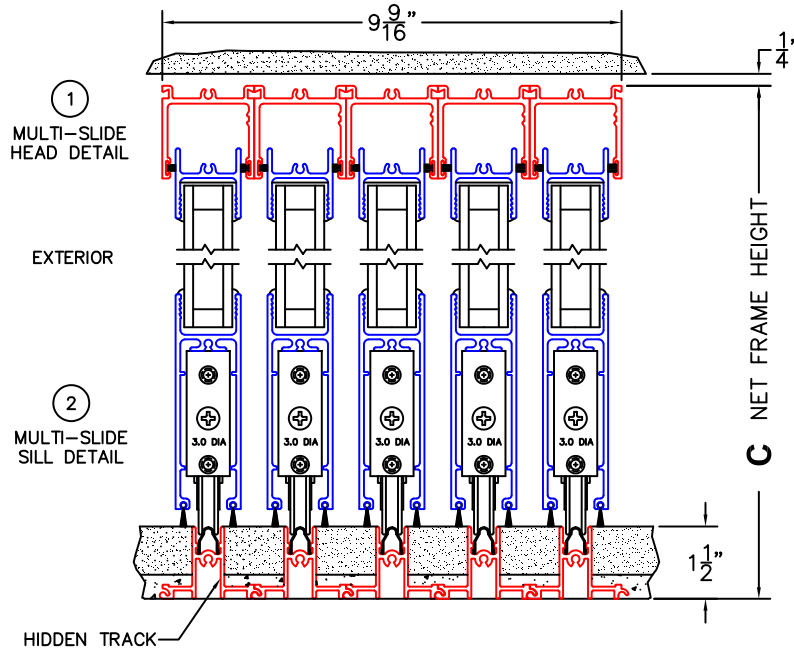

A (NET FRAME WIDTH)

B (DAYLIGHT WIDTH)

C (NET FRAME HEIGHT)

SILL PAN HEIGHT (INTERIOR LEG)
(1-3/4", 2", 2-1/2")

CALCULATED VALUES (FLEETWOOD SUPPLIED)

D (POCKET WIDTH)

E (NET FRAME WIDTH)

NOTES:

(USE RULER TO SCALE DIMENSIONS IN INCHES)

SCALE: 1/4

NOTE: THIS DRAWING AND THE ACCOMPANYING "OPTIONS AND UPGRADES" ARE FOR CONCEPT ONLY! AT THE TIME OF ORDER WE WILL CUSTOMIZE THE DRAWINGS TO FIT THE FINAL CONFIGURATION. SEE DRAWINGS 3050-08 THRU 3050-09 FOR ADDITIONAL INFORMATION.