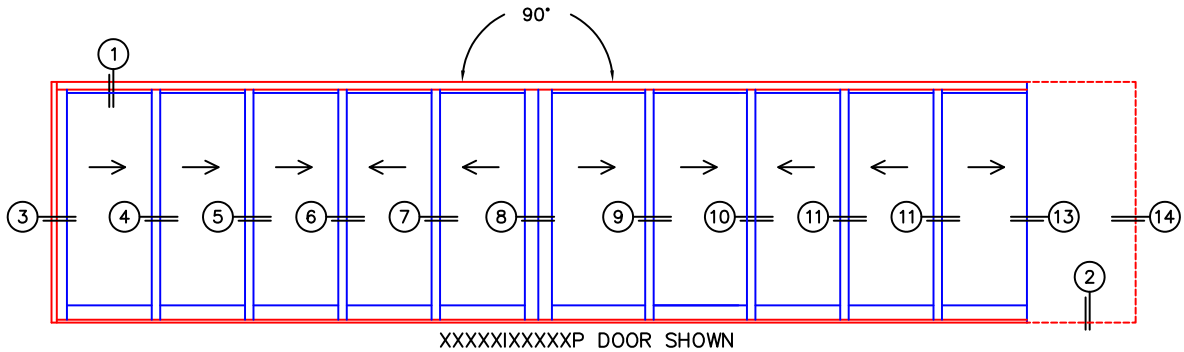

A (NET FRAME WIDTH)

B (DAYLIGHT WIDTH)

C (NET FRAME HEIGHT)

SILL PAN HEIGHT (INTERIOR LEG)
(1-3/4", 2", 2-1/2")

CALCULATED VALUES (FLEETWOOD SUPPLIED)

D (POCKET WIDTH)

E (NET FRAME WIDTH)

NOTES:

(USE RULER TO SCALE DIMENSIONS IN INCHES)

SCALE: 1/4

NOTE: THIS DRAWING AND THE ACCOMPANYING "OPTIONS AND UPGRADES" ARE FOR CONCEPT ONLY! AT THE TIME OF ORDER WE WILL CUSTOMIZE THE DRAWINGS TO FIT THE FINAL CONFIGURATION. SEE DRAWINGS 3050-08 THRU 3050-09 FOR ADDITIONAL INFORMATION.