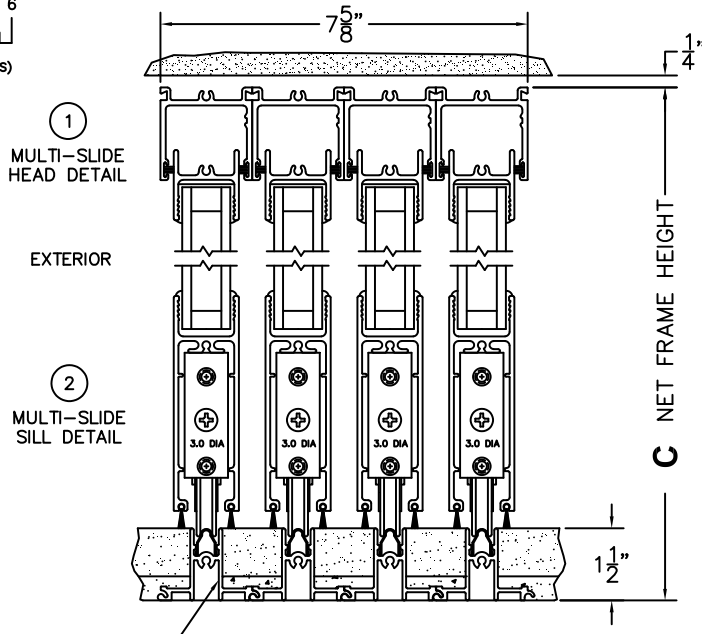

REQUIRED DEALER INFO.

A(NET FRAME WIDTH)

B(NET FRAME WIDTH)

C(NET FRAME HEIGHT)

NOTES:

(USE RULER TO SCALE DIMENSIONS IN INCHES)

SCALE: 1/4"

XXXXIXXXXX DOOR SHOWN

NOTE: THIS DRAWING AND THE ACCOMPANYING "OPTIONS AND UPGRADES" ARE FOR CONCEPT ONLY! AT THE TIME OF ORDER WE WILL CUSTOMIZE THE DRAWINGS TO FIT THE FINAL CONFIGURATION. SEE DRAWINGS 3050-08 THRU 3050-09 FOR ADDITIONAL INFORMATION.