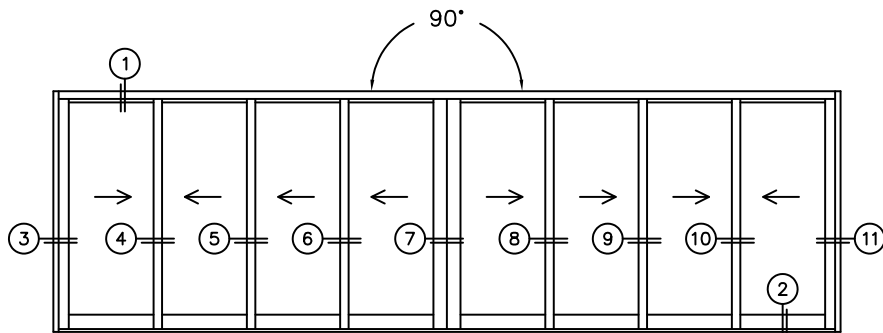

FLEETWOOD
WINDOWS & DOORS
FleetwoodUSA.com

NORWOOD 3050
90° XXXXIXXXX STANDARD CONFIG.
WITH SCREENS

ORDER NO.:

ITEM NO.:

REQUIRED DEALER INFO.

A(NET FRAME WIDTH)

B(NET FRAME WIDTH)

C(NET FRAME HEIGHT)

NOTES:

(USE RULER TO SCALE DIMENSIONS IN INCHES)

SCALE: 1/4

XXXXIXXXX DOOR SHOWN