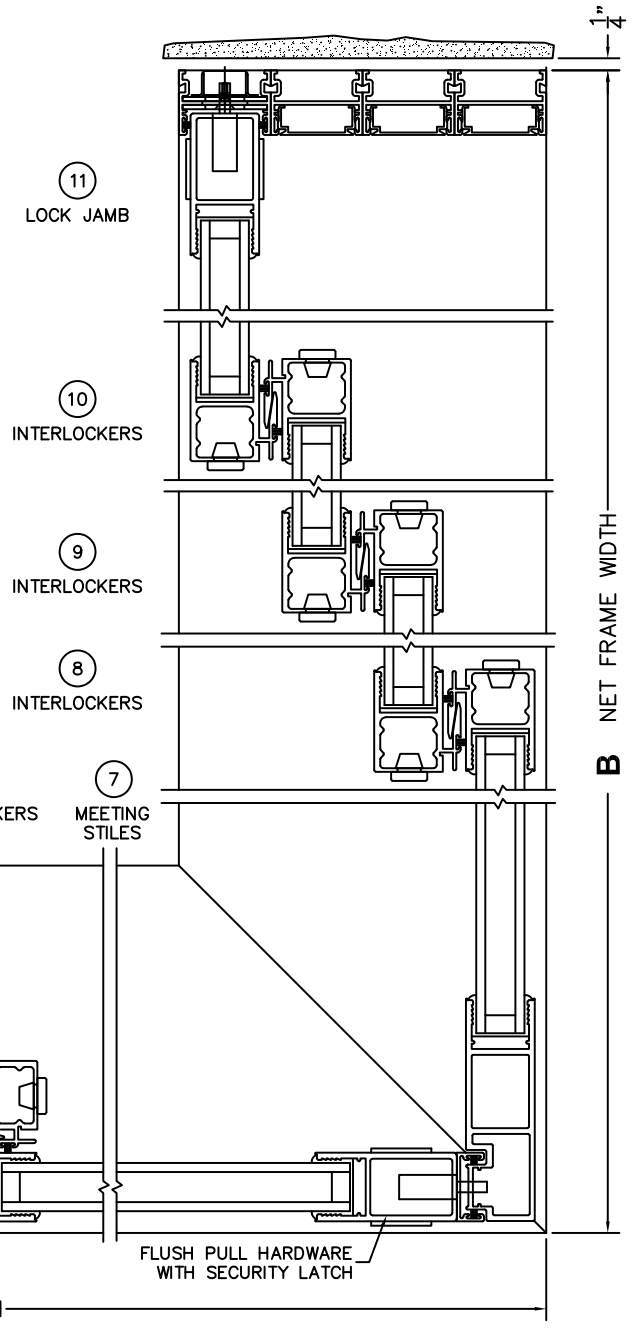

FLEETWOOD
WINDOWS & DOORS
FleetwoodUSA.com

NORWOOD 3050
90°XXXXIXXXX STANDARD CONFIGURATION
NO SCREENS

ORDER NO.:

ITEM NO.:

(USE RULER TO SCALE DIMENSIONS IN INCHES)

SCALE: 1/4

FLEETWOOD
WINDOWS & DOORS
FleetwoodUSA.com

NORWOOD 3050
90°XXXXIXXXX STANDARD CONFIGURATION
NO SCREENS

ORDER NO.:

ITEM NO.:

(USE RULER TO SCALE DIMENSIONS IN INCHES)

SCALE: 1/4