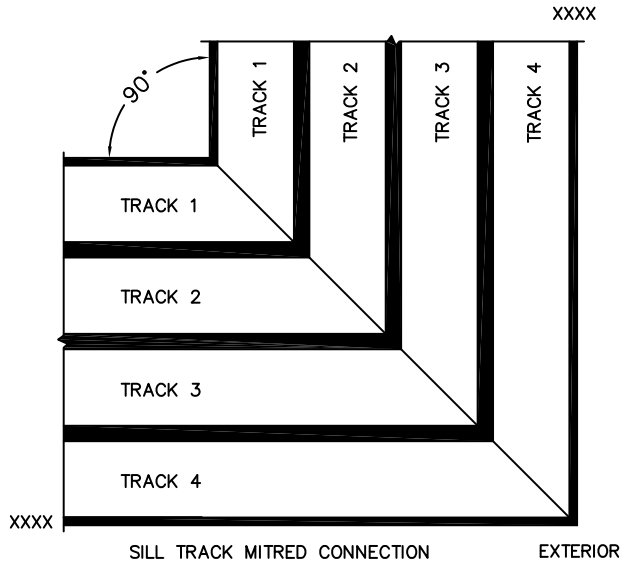

FLEETWOOD
WINDOWS & DOORS
FleetwoodUSA.com

NORWOOD 3050
90°XXXXIXXXX STANDARD CONFIGURATION
NO SCREENS

ORDER NO.:

ITEM NO.:

(USE RULER TO SCALE DIMENSIONS IN INCHES)

SCALE: 1/4

FLEETWOOD
WINDOWS & DOORS
FleetwoodUSA.com

NORWOOD 3050
90°XXXXIXXXX STANDARD CONFIGURATION
NO SCREENS

ORDER NO.:

ITEM NO.:

(USE RULER TO SCALE DIMENSIONS IN INCHES)

SCALE: 1/4