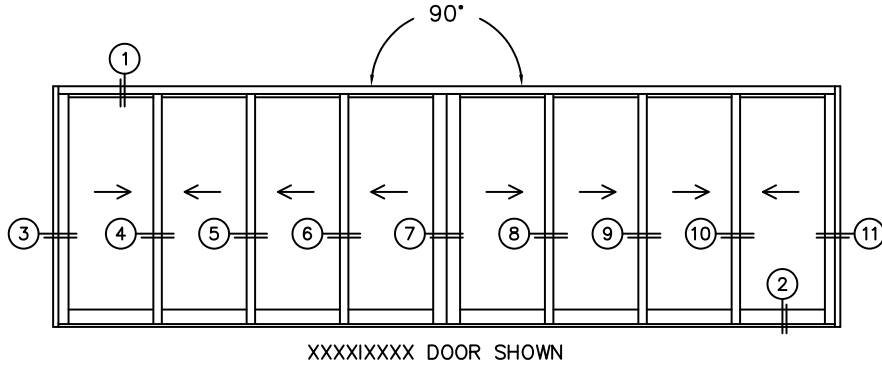

FLEETWOOD
WINDOWS & DOORS
FleetwoodUSA.com

NORWOOD 3050
90°XXXXIXXXX STANDARD CONFIGURATION
NO SCREENS

ORDER NO.:

ITEM NO.:

REQUIRED DEALER INFO.

A(NET FRAME WIDTH)

B(NET FRAME WIDTH)

C(NET FRAME HEIGHT)

NOTES:

(USE RULER TO SCALE DIMENSIONS IN INCHES)

SCALE: 1/4

FLEETWOOD
WINDOWS & DOORS
FleetwoodUSA.com

NORWOOD 3050
90°XXXXIXXXX STANDARD CONFIGURATION
NO SCREENS

ORDER NO.:

ITEM NO.:

REQUIRED DEALER INFO.

A(NET FRAME WIDTH)

B(NET FRAME WIDTH)

C(NET FRAME HEIGHT)

NOTES:

(USE RULER TO SCALE DIMENSIONS IN INCHES)

SCALE: 1/4