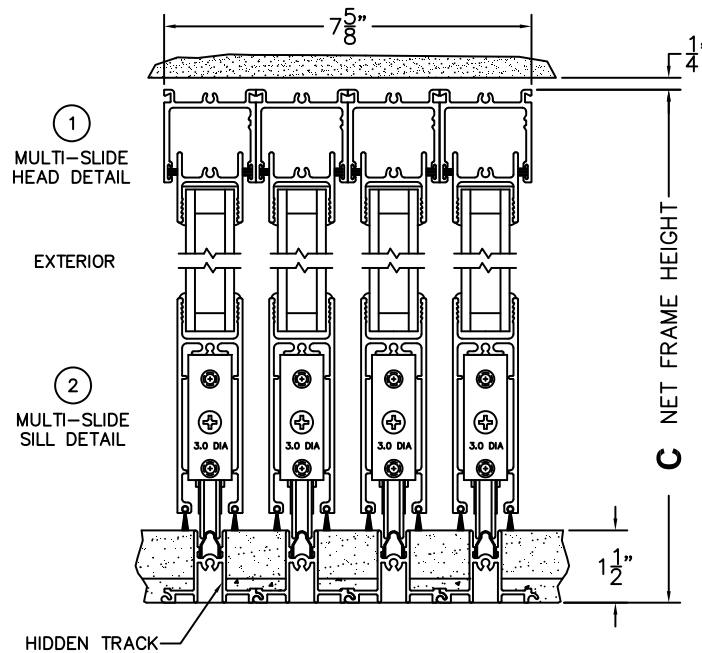

FLEETWOOD
WINDOWS & DOORS
FleetwoodUSA.com

NORWOOD 3050
90°XXXXIXXXX STANDARD CONFIGURATION
NO SCREENS

ORDER NO.:

ITEM NO.:

REQUIRED DEALER INFO.

A(NET FRAME WIDTH)

B(NET FRAME WIDTH)

C(NET FRAME HEIGHT)

NOTES:

(USE RULER TO SCALE DIMENSIONS IN INCHES)

SCALE: 1/4

FLEETWOOD
WINDOWS & DOORS
FleetwoodUSA.com

NORWOOD 3050
90°XXXXIXXXX STANDARD CONFIGURATION
NO SCREENS

ORDER NO.:

ITEM NO.:

REQUIRED DEALER INFO.

A(NET FRAME WIDTH)

B(NET FRAME WIDTH)

C(NET FRAME HEIGHT)

NOTES:

(USE RULER TO SCALE DIMENSIONS IN INCHES)

SCALE: 1/4