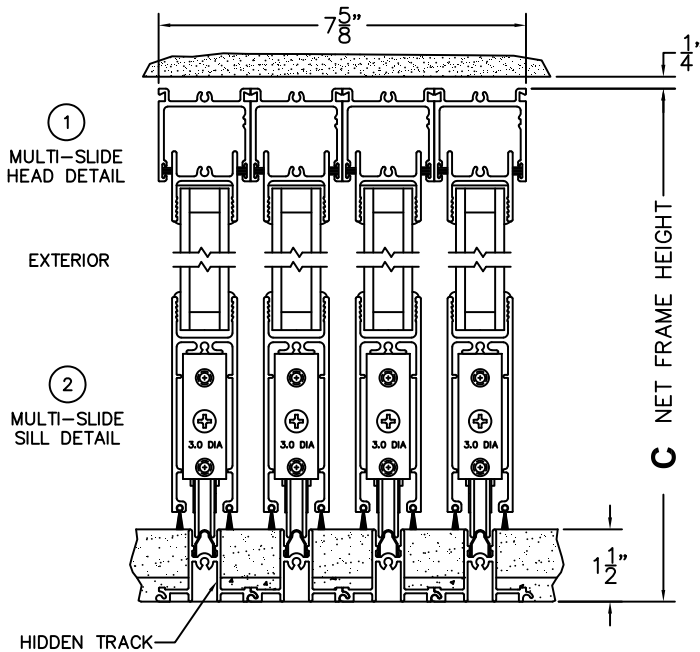

B(NET FRAME WIDTH)

C(NET FRAME HEIGHT)

NOTES:

(USE RULER TO SCALE DIMENSIONS IN INCHES)

SCALE: 1/4

XXXXIXXX DOOR SHOWN

NOTE: THIS DRAWING AND THE ACCOMPANYING "OPTIONS AND UPGRADES" ARE FOR CONCEPT ONLY! AT THE TIME OF ORDER WE WILL CUSTOMIZE THE DRAWINGS TO FIT THE FINAL CONFIGURATION. SEE DRAWINGS 3050-08 THRU 3050-09 FOR ADDITIONAL INFORMATION.