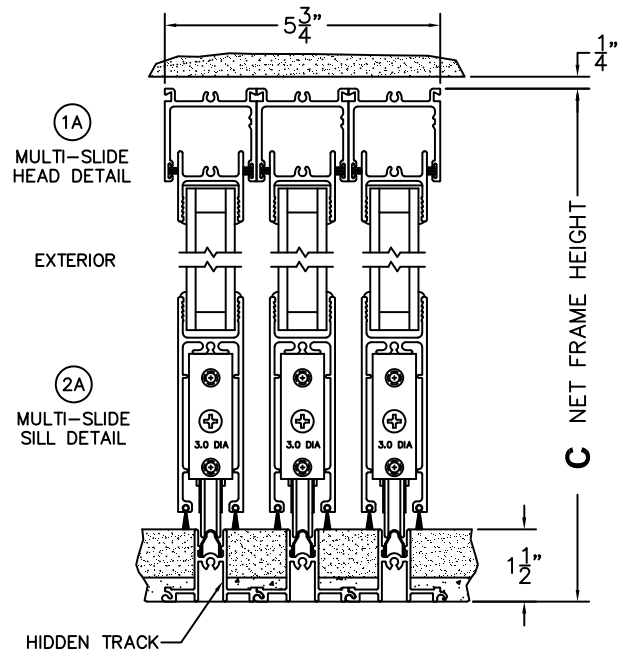

B(NET FRAME WIDTH)

C(NET FRAME HEIGHT)

NOTES:

(USE RULER TO SCALE DIMENSIONS IN INCHES)

SCALE: 1/4

XXXXIXXX DOOR SHOWN

NOTE: THIS DRAWING AND THE ACCOMPANYING "OPTIONS AND UPGRADES" ARE FOR CONCEPT ONLY! AT THE TIME OF ORDER WE WILL CUSTOMIZE THE DRAWINGS TO FIT THE FINAL CONFIGURATION. SEE DRAWINGS 3050-08 THRU 3050-09 FOR ADDITIONAL INFORMATION.