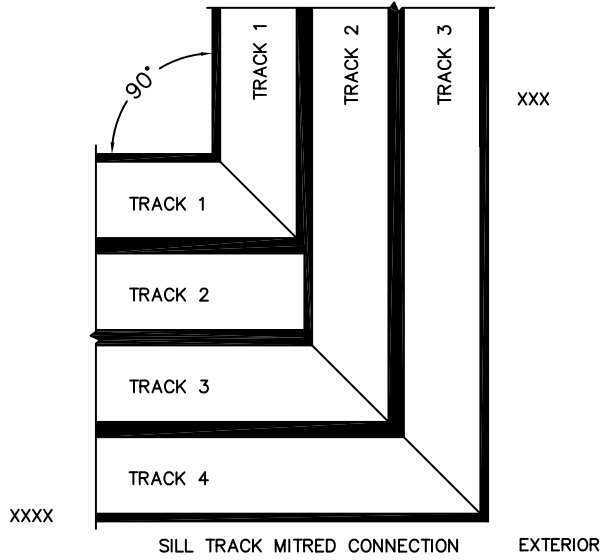

FLEETWOOD

Windows & Doors
2485 Railroad Street, Corona, CA 92880
(800) 736-7363 www.fleetwoodusa.com

NORWOOD 3050

90°XXXXIXXX STANDARD CONFIGURATION
NO SCREENS

ORDER NO.:

ITEM NO.:

(USE RULER TO SCALE DIMENSIONS IN INCHES)

SCALE: 1/4

10
LOCK JAMB

9
INTERLOCKERS

8
INTERLOCKERS

3
LOCK JAMB

4
INTERLOCKERS

5
INTERLOCKERS

6
INTERLOCKERS

7
MEETING STILES

FLUSH PULL HARDWARE WITH SECURITY LATCH

1/4"
NET FRAME WIDTH
B