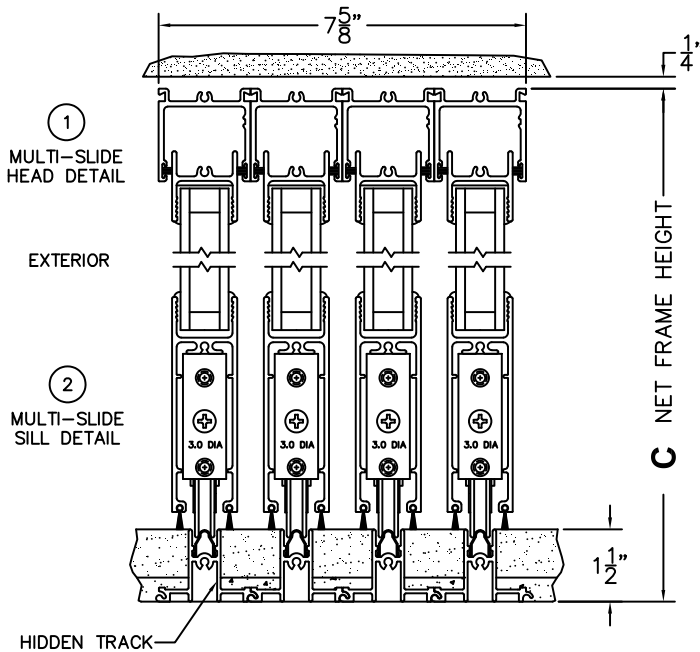

NOTES:

(USE RULER TO SCALE DIMENSIONS IN INCHES)

SCALE: 1/4

XXXXIXXX DOOR SHOWN

FLEETWOOD
WINDOWS & DOORS
FleetwoodUSA.com

NORWOOD 3050

90°XXXXIXXX STANDARD CONFIGURATION
NO SCREENS

ORDER NO.:

ITEM NO.:

REQUIRED DEALER INFO.

A(NET FRAME WIDTH)

B(NET FRAME WIDTH)

C(NET FRAME HEIGHT)

NOTES:

(USE RULER TO SCALE DIMENSIONS IN INCHES)

SCALE: 1/4