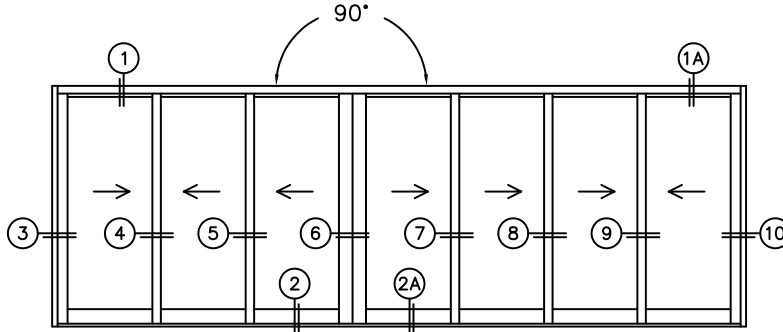

FLEETWOOD
WINDOWS & DOORS
FleetwoodUSA.com

NORWOOD 3050
90°XXXXIXXX STANDARD CONFIGURATION
NO SCREENS

ORDER NO.:

ITEM NO.:

REQUIRED DEALER INFO.

A(NET FRAME WIDTH)

B(NET FRAME WIDTH)

C(NET FRAME HEIGHT)

NOTES:

(USE RULER TO SCALE DIMENSIONS IN INCHES)

SCALE: 1/4

XXXXIXXX DOOR SHOWN

FLEETWOOD
WINDOWS & DOORS
FleetwoodUSA.com

NORWOOD 3050

90°XXXXIXXX STANDARD CONFIGURATION
NO SCREENS

ORDER NO.:

ITEM NO.:

REQUIRED DEALER INFO.

A(NET FRAME WIDTH)

B(NET FRAME WIDTH)

C(NET FRAME HEIGHT)

NOTES:

(USE RULER TO SCALE DIMENSIONS IN INCHES)

SCALE: 1/4