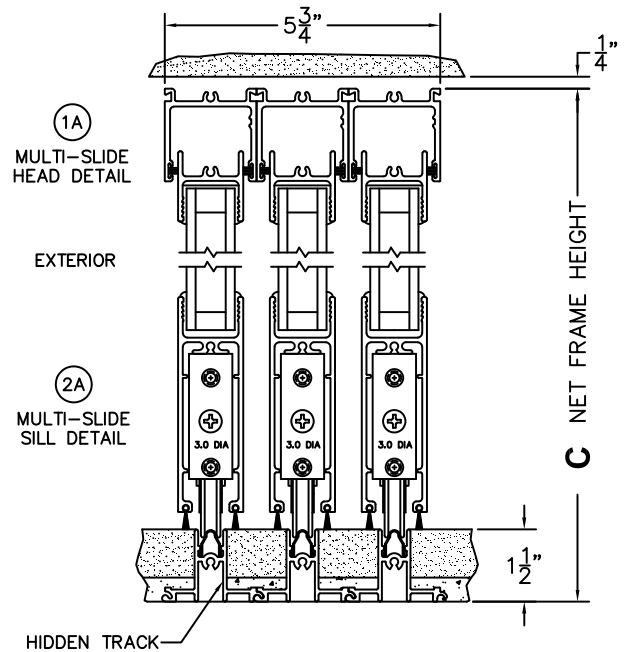

NOTES:

(USE RULER TO SCALE DIMENSIONS IN INCHES)

SCALE: 1/4

XXXXIXXX DOOR SHOWN

FLEETWOOD
WINDOWS & DOORS
FleetwoodUSA.com

NORWOOD 3050

90°XXXXIXXX STANDARD CONFIGURATION
NO SCREENS

ORDER NO.:

ITEM NO.:

REQUIRED DEALER INFO.

A(NET FRAME WIDTH)

B(NET FRAME WIDTH)

C(NET FRAME HEIGHT)

NOTES:

(USE RULER TO SCALE DIMENSIONS IN INCHES)

SCALE: 1/4