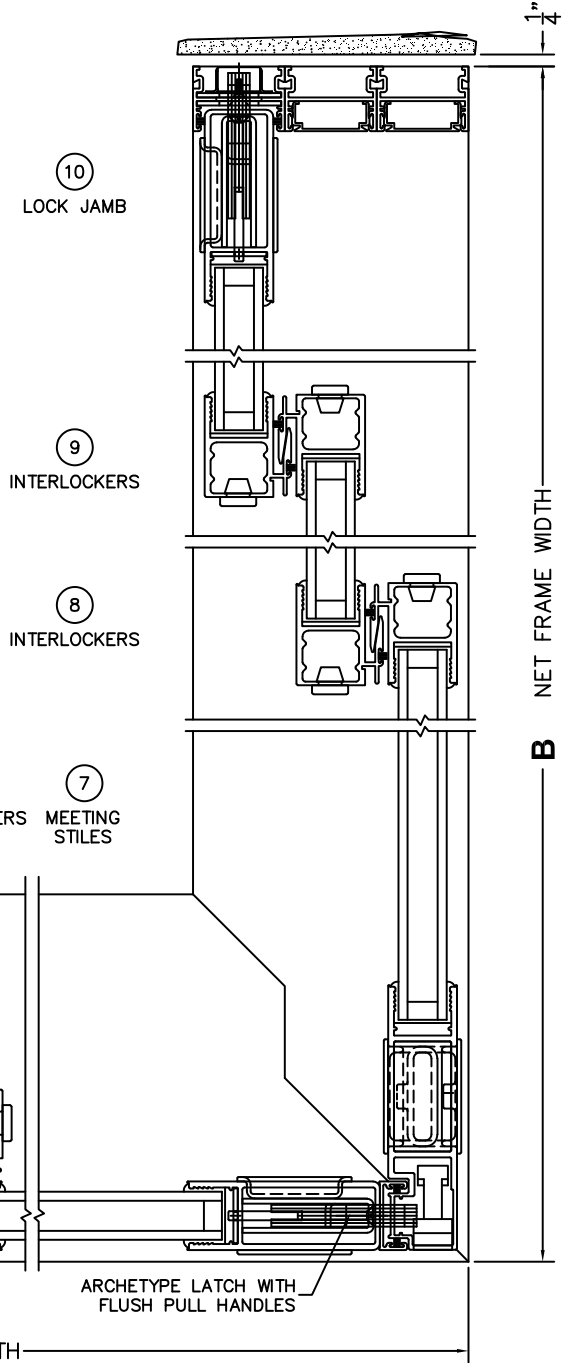

FLEETWOOD

Windows & Doors

2485 Railroad Street, Corona, CA 92880
(800) 736-7363 www.fleetwoodusa.com

NORWOOD 3050

90°XXXXIXXX STANDARD CONFIGURATION NO SCREENS

ORDER NO.:

ITEM NO.:

(USE RULER TO SCALE DIMENSIONS IN INCHES)

SCALE: 1/4

3
LOCK JAMB

4
INTERLOCKERS

5
INTERLOCKERS

6
INTERLOCKERS

7
MEETING STILES