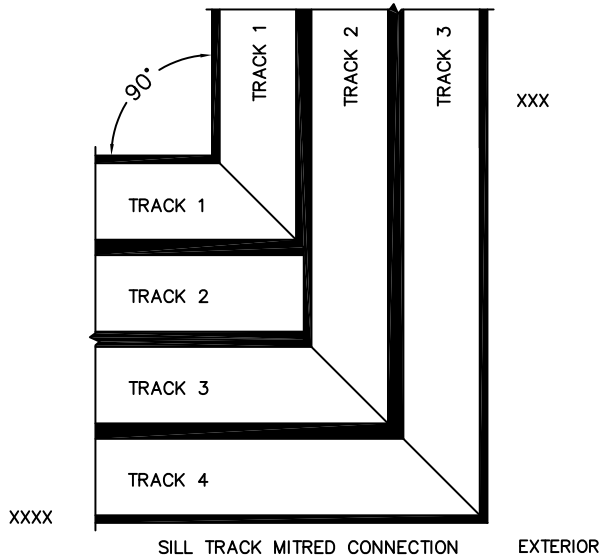

FLEETWOOD

Windows & Doors

2485 Railroad Street, Corona, CA 92880
(800) 736-7363 www.fleetwoodusa.com

NORWOOD 3050

90°XXXXIXXX STANDARD CONFIGURATION NO SCREENS

ORDER NO.:

ITEM NO.:

(USE RULER TO SCALE DIMENSIONS IN INCHES)

SCALE: 1/4

3
LOCK JAMB

4
INTERLOCKERS

5
INTERLOCKERS

6
INTERLOCKERS

7
MEETING STILES