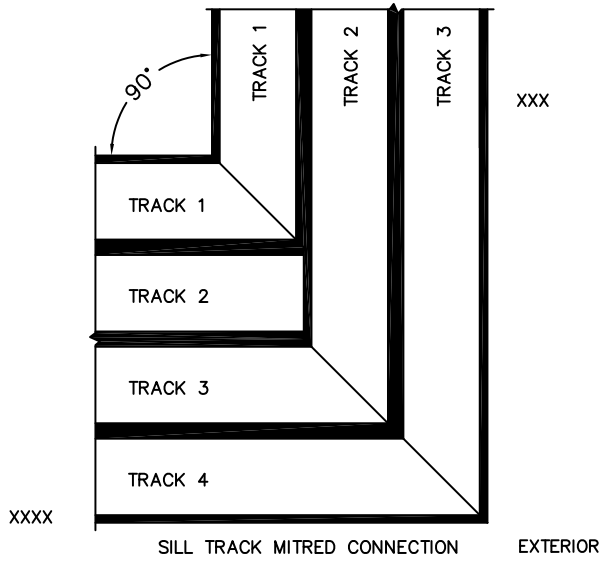

FLEETWOOD
WINDOWS & DOORS
FleetwoodUSA.com

NORWOOD 3050
90°XXXXIXXX STANDARD CONFIGURATION
NO SCREENS

ORDER NO.:

ITEM NO.:

(USE RULER TO SCALE DIMENSIONS IN INCHES)

SCALE: 1/4

FLUSH PULL HARDWARE WITH SECURITY LATCH