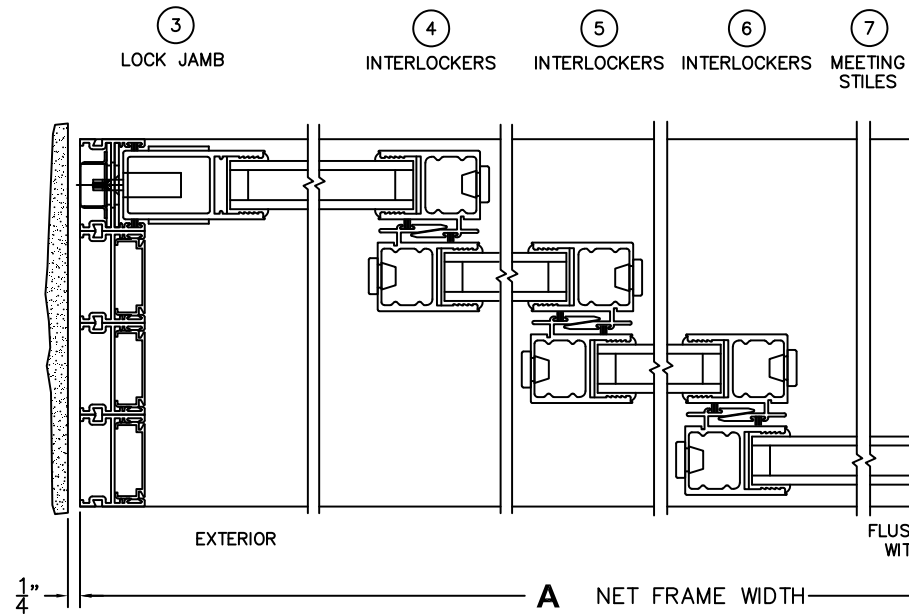

FLEETWOOD
WINDOWS & DOORS
FleetwoodUSA.com

NORWOOD 3050
90°XXXXIXXX STANDARD CONFIGURATION
NO SCREENS

ORDER NO.:

ITEM NO.:

(USE RULER TO SCALE DIMENSIONS IN INCHES)

SCALE: 1/4

FLUSH PULL HARDWARE WITH SECURITY LATCH