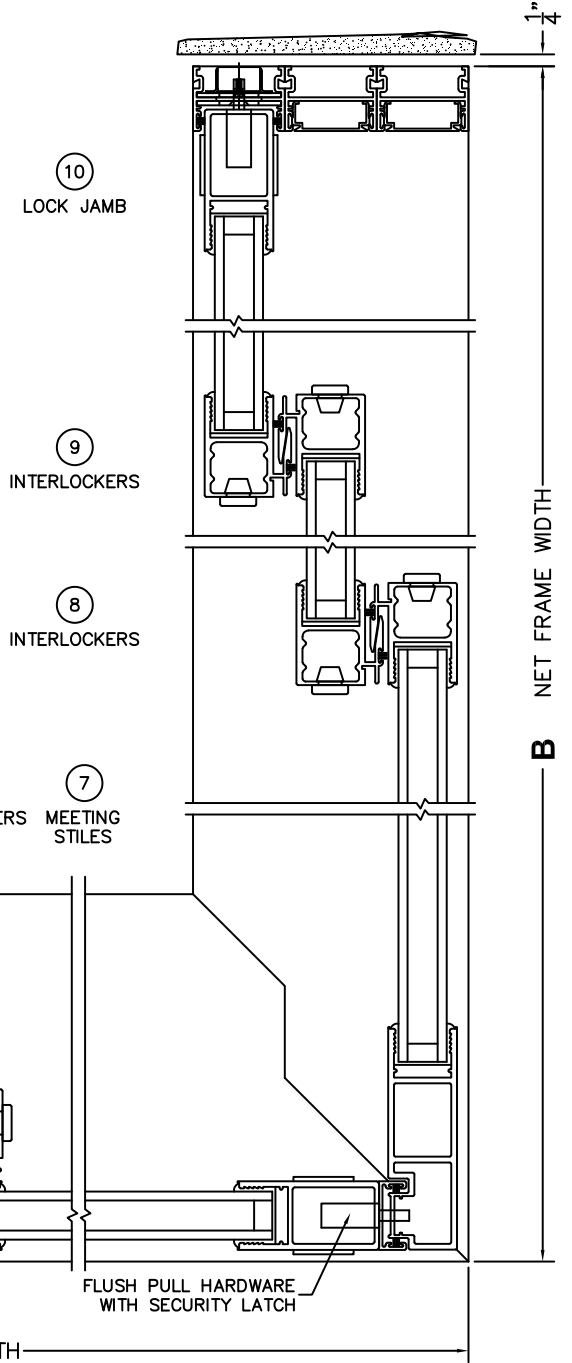

FLEETWOOD
WINDOWS & DOORS
FleetwoodUSA.com

NORWOOD 3050
90°XXXXIXXX STANDARD CONFIGURATION
NO SCREENS

ORDER NO.:

ITEM NO.:

(USE RULER TO SCALE DIMENSIONS IN INCHES)

SCALE: 1/4

FLUSH PULL HARDWARE WITH SECURITY LATCH