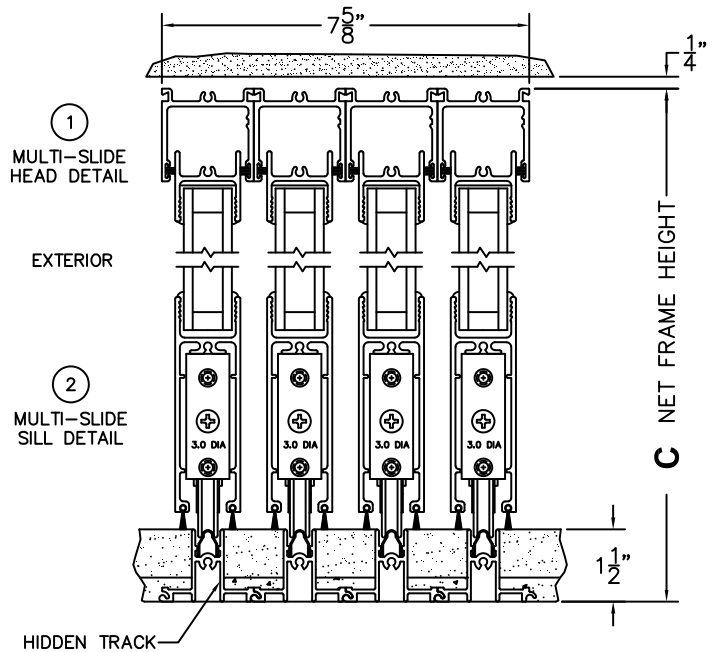

NOTES:

(USE RULER TO SCALE DIMENSIONS IN INCHES)

SCALE: 1/4"

XXX-XXXX DOOR SHOWN

FLEETWOOD
WINDOWS & DOORS
FleetwoodUSA.com

NORWOOD 3050
90°XXXXXXX STANDARD CONFIGURATION
NO SCREENS

ORDER NO.:

ITEM NO.:

REQUIRED DEALER INFO.

A(NET FRAME WIDTH)

B(NET FRAME WIDTH)

C(NET FRAME HEIGHT)

NOTES:

(USE RULER TO SCALE DIMENSIONS IN INCHES)

SCALE: 1/4"

XXX-XXXX DOOR SHOWN