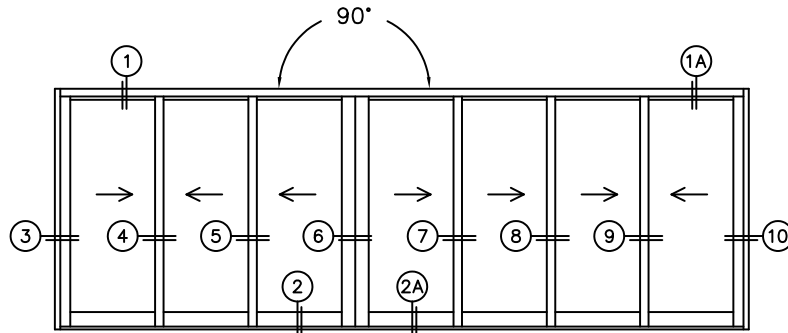

FLEETWOOD
WINDOWS & DOORS
FleetwoodUSA.com

NORWOOD 3050
90°XXXXXXX STANDARD CONFIGURATION
NO SCREENS

ORDER NO.:

ITEM NO.:

REQUIRED DEALER INFO.

A(NET FRAME WIDTH)

B(NET FRAME WIDTH)

C(NET FRAME HEIGHT)

NOTES:

(USE RULER TO SCALE DIMENSIONS IN INCHES)

SCALE: 1/4"

XXX-XXXX DOOR SHOWN

FLEETWOOD
WINDOWS & DOORS
FleetwoodUSA.com

NORWOOD 3050
90°XXXXXXX STANDARD CONFIGURATION
NO SCREENS

ORDER NO.:

ITEM NO.:

REQUIRED DEALER INFO.

A(NET FRAME WIDTH)

B(NET FRAME WIDTH)

C(NET FRAME HEIGHT)

NOTES:

(USE RULER TO SCALE DIMENSIONS IN INCHES)

SCALE: 1/4"

XXX-XXXX DOOR SHOWN