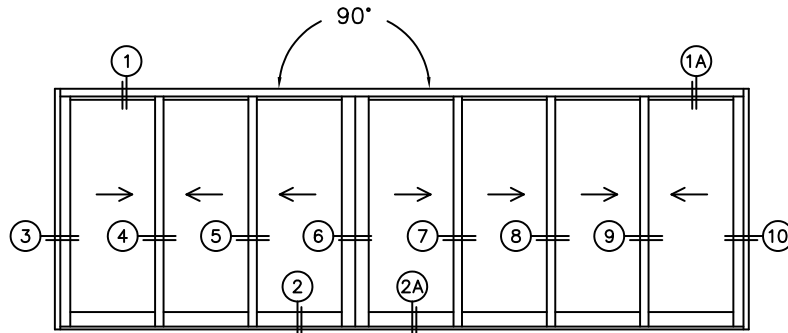

NOTES:

(USE RULER TO SCALE DIMENSIONS IN INCHES)

SCALE: 1/4"

XXX-XXXX DOOR SHOWN

FLEETWOOD
WINDOWS & DOORS
FleetwoodUSA.com

NORWOOD 3050
90°XXXXXXX STANDARD CONFIGURATION
NO SCREENS

ORDER NO.:

ITEM NO.:

REQUIRED DEALER INFO.

A(NET FRAME WIDTH)

B(NET FRAME WIDTH)

C(NET FRAME HEIGHT)

NOTES:

(USE RULER TO SCALE DIMENSIONS IN INCHES)

SCALE: 1/4"

XXX-XXXX DOOR SHOWN