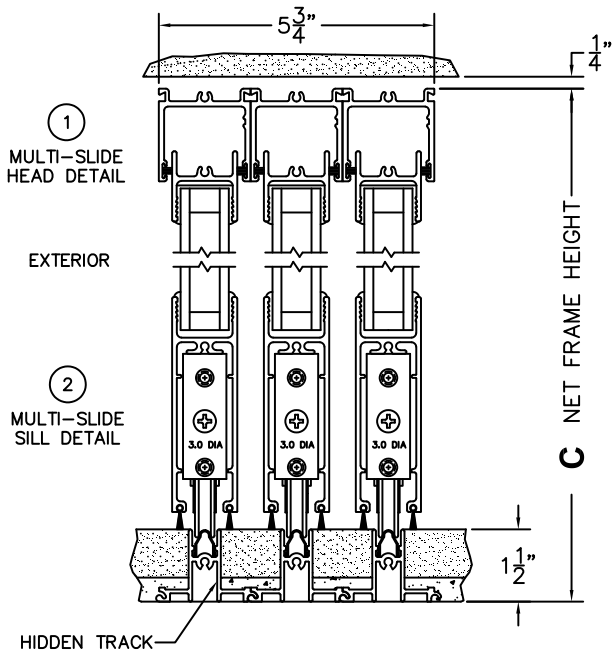

NOTES:

(USE RULER TO SCALE DIMENSIONS IN INCHES)

SCALE: 1/4"

XXX-XXXX DOOR SHOWN

FLEETWOOD
WINDOWS & DOORS
FleetwoodUSA.com

NORWOOD 3050
90°XXXXXXX STANDARD CONFIGURATION
NO SCREENS

ORDER NO.:

ITEM NO.:

REQUIRED DEALER INFO.

A(NET FRAME WIDTH)

B(NET FRAME WIDTH)

C(NET FRAME HEIGHT)

NOTES:

(USE RULER TO SCALE DIMENSIONS IN INCHES)

SCALE: 1/4"

XXX-XXXX DOOR SHOWN