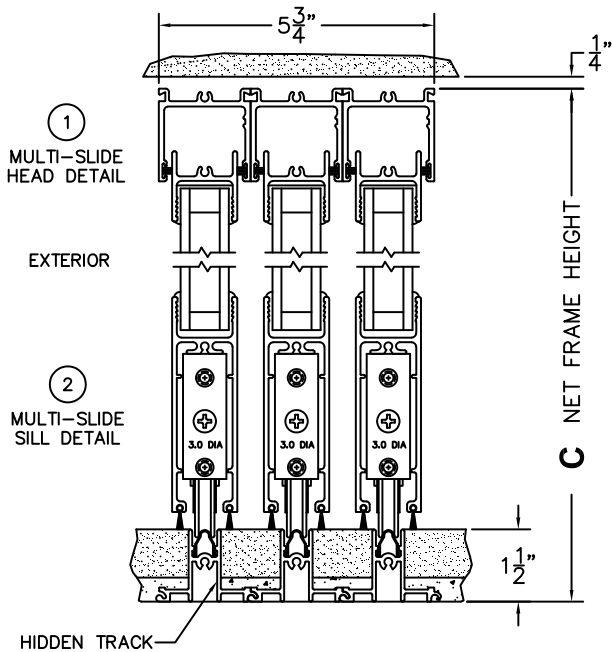

NOTES:

(USE RULER TO SCALE DIMENSIONS IN INCHES)

SCALE: 1/4"

XXX-XXXX DOOR SHOWN

FLEETWOOD
WINDOWS & DOORS
FleetwoodUSA.com

NORWOOD 3050
90°XXXXXXX STANDARD CONFIGURATION
NO SCREENS

ORDER NO.:

ITEM NO.:

REQUIRED DEALER INFO.

A(NET FRAME WIDTH)

B(NET FRAME WIDTH)

C(NET FRAME HEIGHT)

NOTES:

(USE RULER TO SCALE DIMENSIONS IN INCHES)

SCALE: 1/4

XXX-XXXX DOOR SHOWN