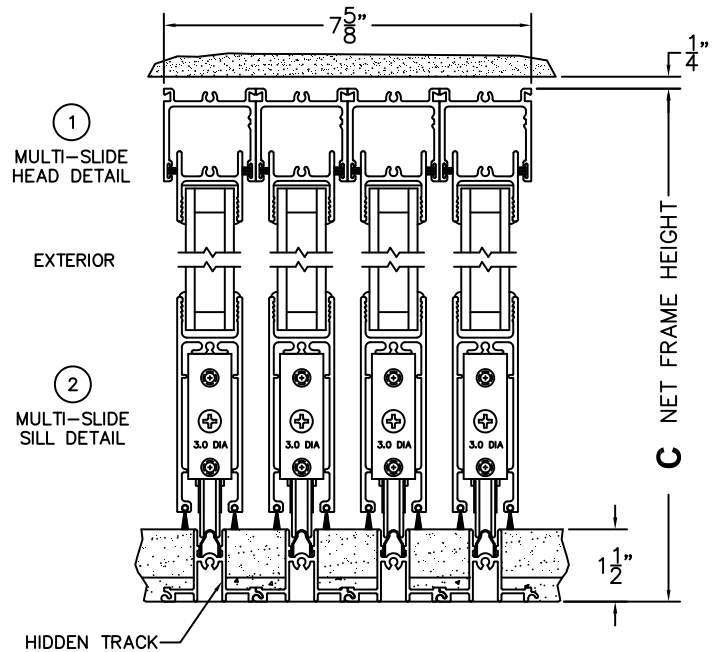

NOTES:

(USE RULER TO SCALE DIMENSIONS IN INCHES)

SCALE: 1/4"

XXX-XXXX DOOR SHOWN

FLEETWOOD
WINDOWS & DOORS
FleetwoodUSA.com

NORWOOD 3050
90°XXXXXXX STANDARD CONFIGURATION
NO SCREENS

ORDER NO.:

ITEM NO.:

REQUIRED DEALER INFO.

A(NET FRAME WIDTH)

B(NET FRAME WIDTH)

C(NET FRAME HEIGHT)

NOTES:

(USE RULER TO SCALE DIMENSIONS IN INCHES)

SCALE: 1/4

XXX-XXXX DOOR SHOWN