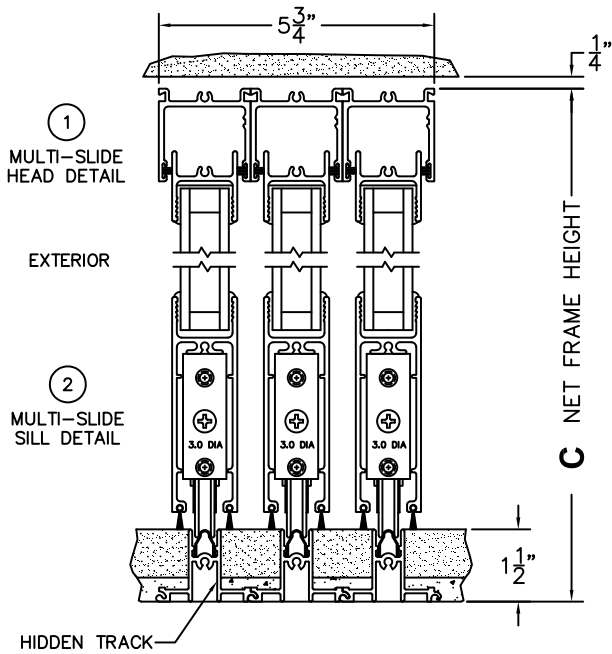

NOTES:

(USE RULER TO SCALE DIMENSIONS IN INCHES)

SCALE: 1/4"

XXX-XXXX DOOR SHOWN

FLEETWOOD
WINDOWS & DOORS
FleetwoodUSA.com

NORWOOD 3050
90°XXXXXXX STANDARD CONFIGURATION
NO SCREENS

ORDER NO.:

ITEM NO.:

REQUIRED DEALER INFO.

A(NET FRAME WIDTH)

B(NET FRAME WIDTH)

C(NET FRAME HEIGHT)

NOTES:

(USE RULER TO SCALE DIMENSIONS IN INCHES)

SCALE: 1/4

XXX-XXXX DOOR SHOWN