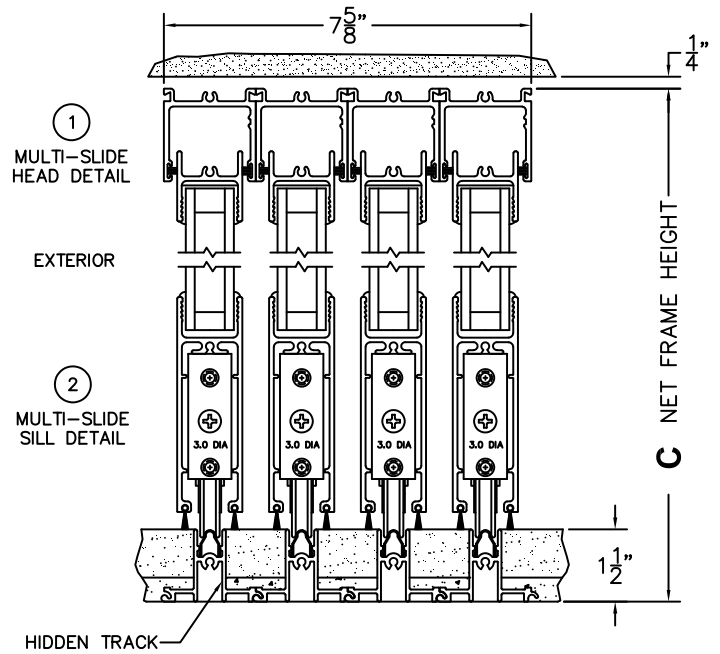

NOTES:

(USE RULER TO SCALE DIMENSIONS IN INCHES)

SCALE: 1/4"

XXX-XXXX DOOR SHOWN

FLEETWOOD
WINDOWS & DOORS
FleetwoodUSA.com

NORWOOD 3050
90°XXXXXXX STANDARD CONFIGURATION
NO SCREENS

ORDER NO.:

ITEM NO.:

REQUIRED DEALER INFO.

A(NET FRAME WIDTH)

B(NET FRAME WIDTH)

C(NET FRAME HEIGHT)

NOTES:

(USE RULER TO SCALE DIMENSIONS IN INCHES)

SCALE: 1/4

XXX-XXXX DOOR SHOWN