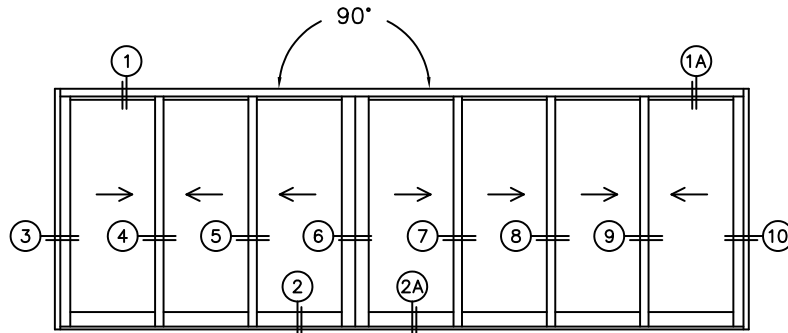

NOTES:

(USE RULER TO SCALE DIMENSIONS IN INCHES)

SCALE: 1/4"

XXX-XXXX DOOR SHOWN

FLEETWOOD
WINDOWS & DOORS
FleetwoodUSA.com

NORWOOD 3050
90°XXXXXXX STANDARD CONFIGURATION
NO SCREENS

ORDER NO.:

ITEM NO.:

REQUIRED DEALER INFO.

A(NET FRAME WIDTH)

B(NET FRAME WIDTH)

C(NET FRAME HEIGHT)

NOTES:

(USE RULER TO SCALE DIMENSIONS IN INCHES)

SCALE: 1/4

XXX-XXXX DOOR SHOWN