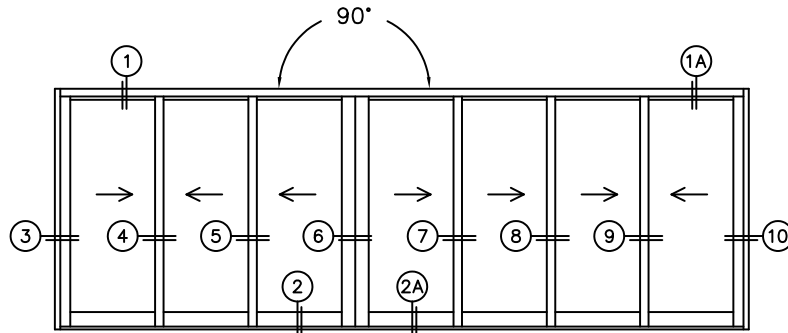

FLEETWOOD
WINDOWS & DOORS
FleetwoodUSA.com

NORWOOD 3050
90°XXXXXXX STANDARD CONFIGURATION
NO SCREENS

ORDER NO.:

ITEM NO.:

REQUIRED DEALER INFO.

A(NET FRAME WIDTH)

B(NET FRAME WIDTH)

C(NET FRAME HEIGHT)

NOTES:

(USE RULER TO SCALE DIMENSIONS IN INCHES)

SCALE: 1/4"

XXX-XXXX DOOR SHOWN

FLEETWOOD
WINDOWS & DOORS
FleetwoodUSA.com

NORWOOD 3050
90°XXXXXXX STANDARD CONFIGURATION
NO SCREENS

ORDER NO.:

ITEM NO.:

REQUIRED DEALER INFO.

A(NET FRAME WIDTH)

B(NET FRAME WIDTH)

C(NET FRAME HEIGHT)

NOTES:

(USE RULER TO SCALE DIMENSIONS IN INCHES)

SCALE: 1/4

XXX-XXXX DOOR SHOWN