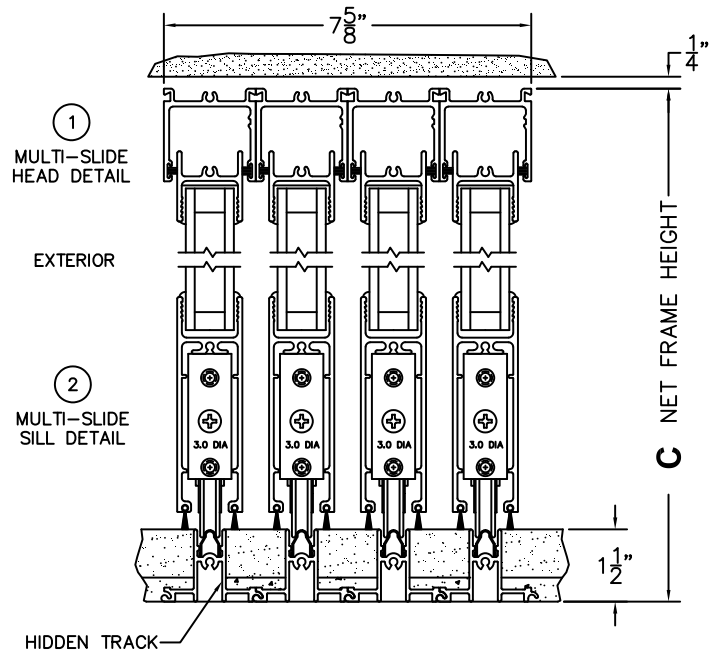

NOTES:

(USE RULER TO SCALE DIMENSIONS IN INCHES)

SCALE: 1/4"

XXX-XXXX DOOR SHOWN

FLEETWOOD
WINDOWS & DOORS
FleetwoodUSA.com

NORWOOD 3050
90°XXXXXXX STANDARD CONFIGURATION
NO SCREENS

ORDER NO.:

ITEM NO.:

REQUIRED DEALER INFO.

A(NET FRAME WIDTH)

B(NET FRAME WIDTH)

C(NET FRAME HEIGHT)

NOTES:

(USE RULER TO SCALE DIMENSIONS IN INCHES)

SCALE: 1/4"

XXX-XXXX DOOR SHOWN