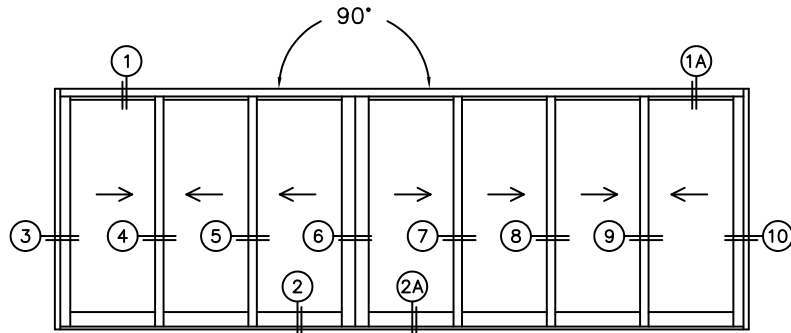

FLEETWOOD
WINDOWS & DOORS
FleetwoodUSA.com

NORWOOD 3050
90°XXXXXXX STANDARD CONFIGURATION
NO SCREENS

ORDER NO.:

ITEM NO.:

REQUIRED DEALER INFO.

A(NET FRAME WIDTH)

B(NET FRAME WIDTH)

C(NET FRAME HEIGHT)

NOTES:

(USE RULER TO SCALE DIMENSIONS IN INCHES)

SCALE: 1/4"

XXX-XXXX DOOR SHOWN

FLEETWOOD
WINDOWS & DOORS
FleetwoodUSA.com

NORWOOD 3050
90°XXXXXXX STANDARD CONFIGURATION
NO SCREENS

ORDER NO.:

ITEM NO.:

REQUIRED DEALER INFO.

A(NET FRAME WIDTH)

B(NET FRAME WIDTH)

C(NET FRAME HEIGHT)

NOTES:

(USE RULER TO SCALE DIMENSIONS IN INCHES)

SCALE: 1/4"

XXX-XXXX DOOR SHOWN