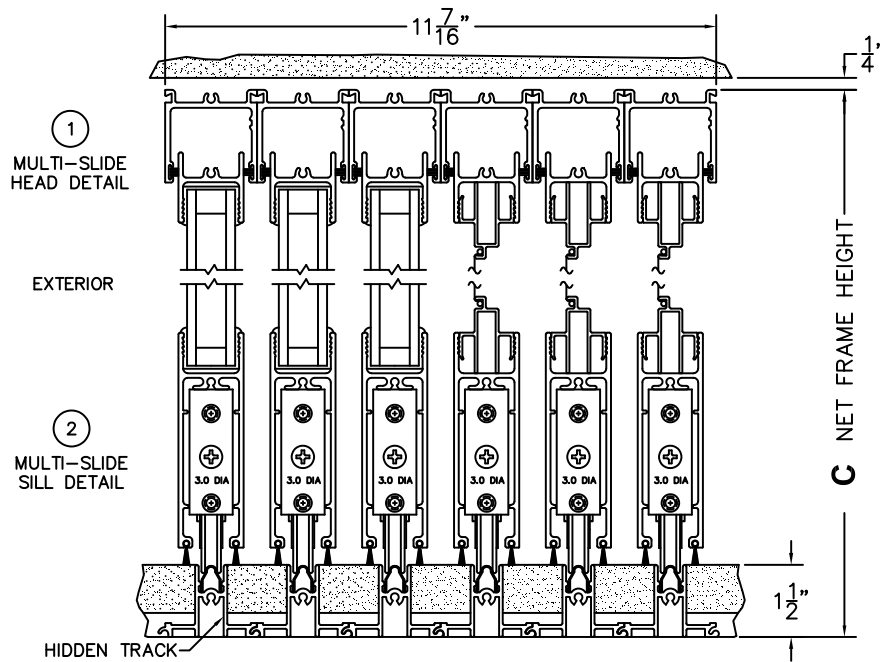

NOTES:

(USE RULER TO SCALE DIMENSIONS IN INCHES)

SCALE: 1/4

XXXIXXX DOOR SHOWN

FLEETWOOD
WINDOWS & DOORS
FleetwoodUSA.com

NORWOOD 3050
90° XXXIXXX STANDARD CONFIG.
WITH SCREENS

ORDER NO.:

ITEM NO.:

REQUIRED DEALER INFO.

A(NET FRAME WIDTH)

B(NET FRAME WIDTH)

C(NET FRAME HEIGHT)

NOTES:

(USE RULER TO SCALE DIMENSIONS IN INCHES)

SCALE: 1/4

XXXIXXX DOOR SHOWN