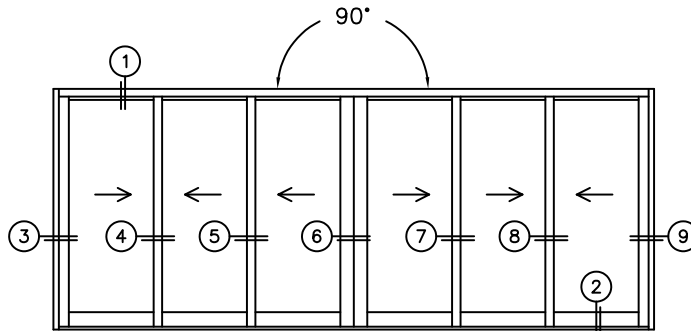

FLEETWOOD
WINDOWS & DOORS
FleetwoodUSA.com

NORWOOD 3050
90° XXXIXXX STANDARD CONFIG.
WITH SCREENS

ORDER NO.:

ITEM NO.:

REQUIRED DEALER INFO.

A(NET FRAME WIDTH)

B(NET FRAME WIDTH)

C(NET FRAME HEIGHT)

NOTES:

(USE RULER TO SCALE DIMENSIONS IN INCHES)

SCALE: 1/4

XXXIXXX DOOR SHOWN

FLEETWOOD
WINDOWS & DOORS
FleetwoodUSA.com

NORWOOD 3050
90° XXXIXXX STANDARD CONFIG.
WITH SCREENS

ORDER NO.:

ITEM NO.:

REQUIRED DEALER INFO.

A(NET FRAME WIDTH)

B(NET FRAME WIDTH)

C(NET FRAME HEIGHT)

NOTES:

(USE RULER TO SCALE DIMENSIONS IN INCHES)

SCALE: 1/4

XXXIXXX DOOR SHOWN