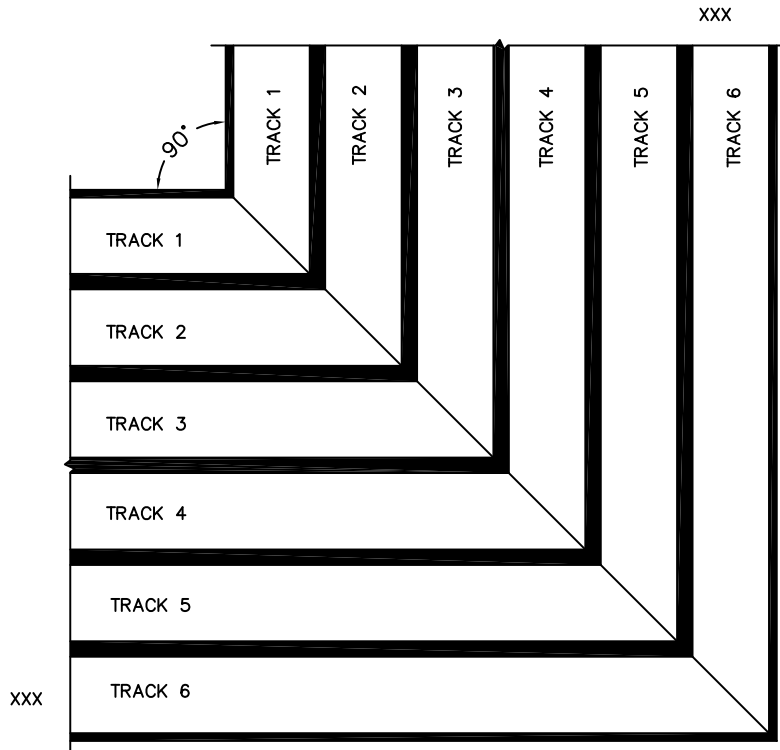

FLEETWOOD
WINDOWS & DOORS
FleetwoodUSA.com

NORWOOD 3050
90°XXXIXXX STANDARD CONFIG.
WITH SCREENS

ORDER NO.:

ITEM NO.:

(USE RULER TO SCALE DIMENSIONS IN INCHES)

SCALE: 1/4

SILL TRACK MITRED CONNECTION

FLEETWOOD
WINDOWS & DOORS
FleetwoodUSA.com

NORWOOD 3050
90°XXXIXXX STANDARD CONFIG.
WITH SCREENS

ORDER NO.:

ITEM NO.:

(USE RULER TO SCALE DIMENSIONS IN INCHES)

SCALE: 1/4

SILL TRACK MITRED CONNECTION