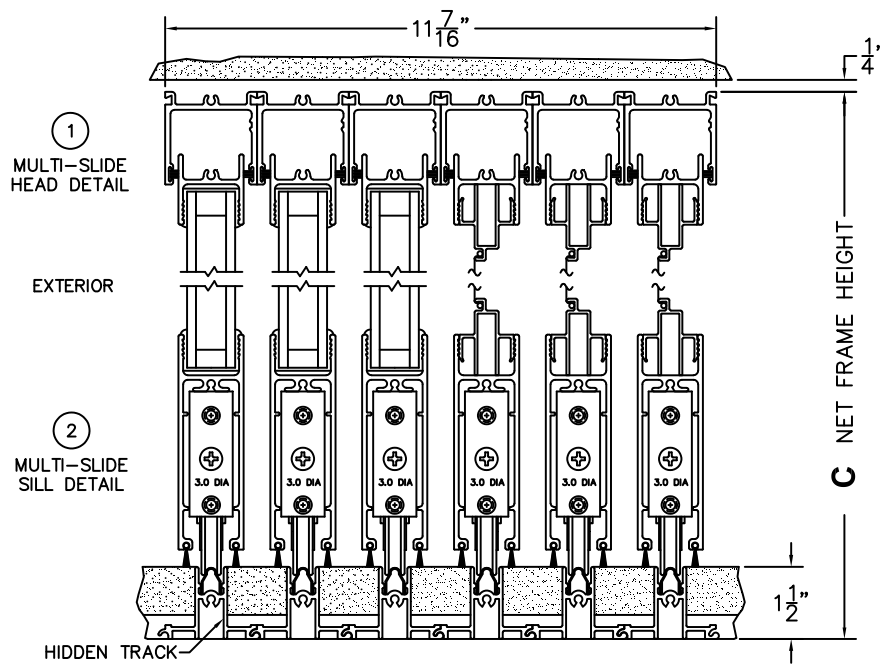

B(NET FRAME WIDTH)

C(NET FRAME HEIGHT)

NOTES:

(USE RULER TO SCALE DIMENSIONS IN INCHES)

SCALE: 1/4

XXXIXXX DOOR SHOWN

NOTE: THIS DRAWING AND THE ACCOMPANYING "OPTIONS AND UPGRADES" ARE FOR CONCEPT ONLY! AT THE TIME OF ORDER WE WILL CUSTOMIZE THE DRAWINGS TO FIT THE FINAL CONFIGURATION. SEE DRAWINGS 3050-08 THRU 3050-09 FOR ADDITIONAL INFORMATION.