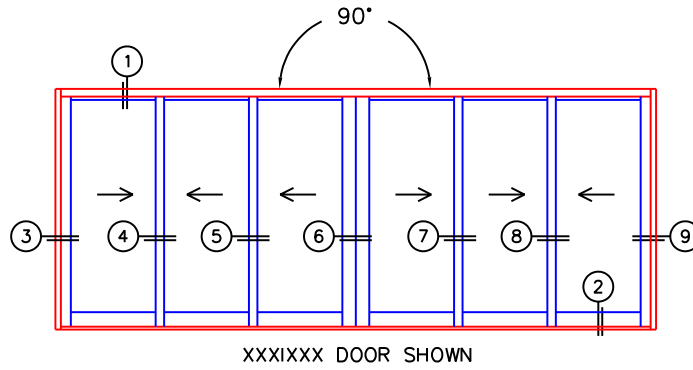

FLEETWOOD
WINDOWS & DOORS
FleetwoodUSA.com

NORWOOD 3050
90° XXXIXXX STANDARD CONFIG.
WITH SCREENS

ORDER NO.:

ITEM NO.:

REQUIRED DEALER INFO.

A(NET FRAME WIDTH)

B(NET FRAME WIDTH)

C(NET FRAME HEIGHT)

NOTES:

(USE RULER TO SCALE DIMENSIONS IN INCHES)

SCALE: 1/4

FLEETWOOD
WINDOWS & DOORS
FleetwoodUSA.com

NORWOOD 3050
90° XXXIXXX STANDARD CONFIG.
WITH SCREENS

ORDER NO.:

ITEM NO.:

REQUIRED DEALER INFO.

A(NET FRAME WIDTH)

B(NET FRAME WIDTH)

C(NET FRAME HEIGHT)

NOTES:

(USE RULER TO SCALE DIMENSIONS IN INCHES)

SCALE: 1/4