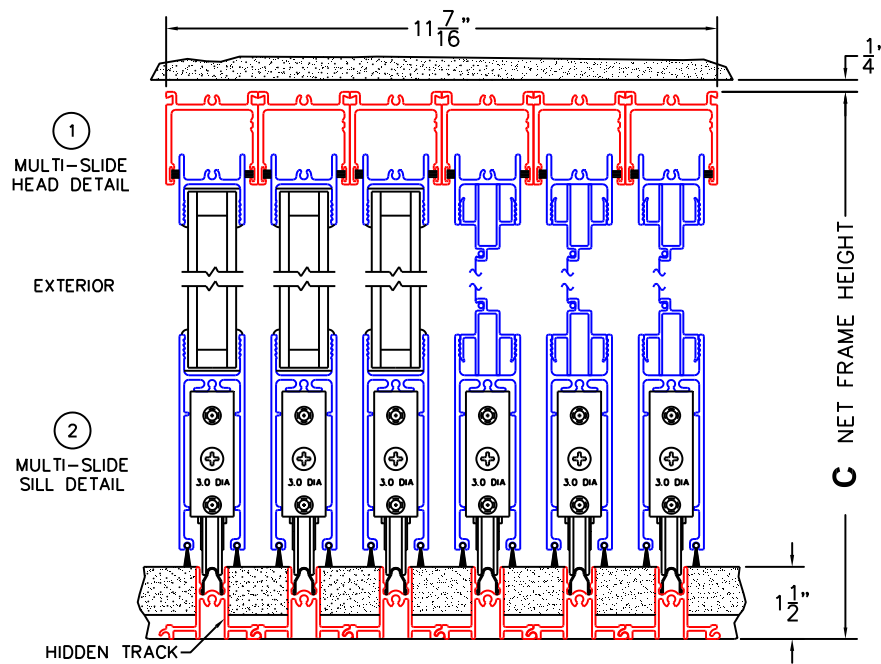

FLEETWOOD
WINDOWS & DOORS
FleetwoodUSA.com

NORWOOD 3050
90° XXXIXXX STANDARD CONFIG.
WITH SCREENS

ORDER NO.:

ITEM NO.:

REQUIRED DEALER INFO.

A(NET FRAME WIDTH)

B(NET FRAME WIDTH)

C(NET FRAME HEIGHT)

NOTES:

(USE RULER TO SCALE DIMENSIONS IN INCHES)

SCALE: 1/4

FLEETWOOD
WINDOWS & DOORS
FleetwoodUSA.com

NORWOOD 3050
90° XXXIXXX STANDARD CONFIG.
WITH SCREENS

ORDER NO.:

ITEM NO.:

REQUIRED DEALER INFO.

A(NET FRAME WIDTH)

B(NET FRAME WIDTH)

C(NET FRAME HEIGHT)

NOTES:

(USE RULER TO SCALE DIMENSIONS IN INCHES)

SCALE: 1/4