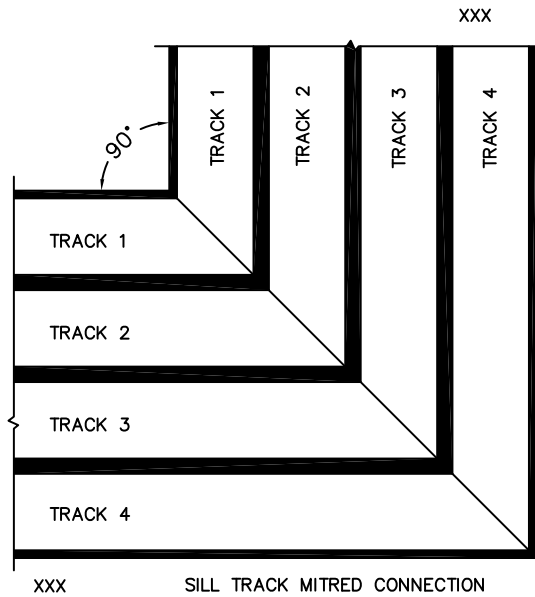

FLEETWOOD
WINDOWS & DOORS
FleetwoodUSA.com

NORWOOD 3050
90°XXXIXXX STANDARD CONFIG.
WITH SCREENS

ORDER NO.:

ITEM NO.:

(USE RULER TO SCALE DIMENSIONS IN INCHES)

SCALE: 1/4

FLEETWOOD
WINDOWS & DOORS
FleetwoodUSA.com

NORWOOD 3050
90°XXXIXXX STANDARD CONFIG.
WITH SCREENS

ORDER NO.:

ITEM NO.:

(USE RULER TO SCALE DIMENSIONS IN INCHES)

SCALE: 1/4