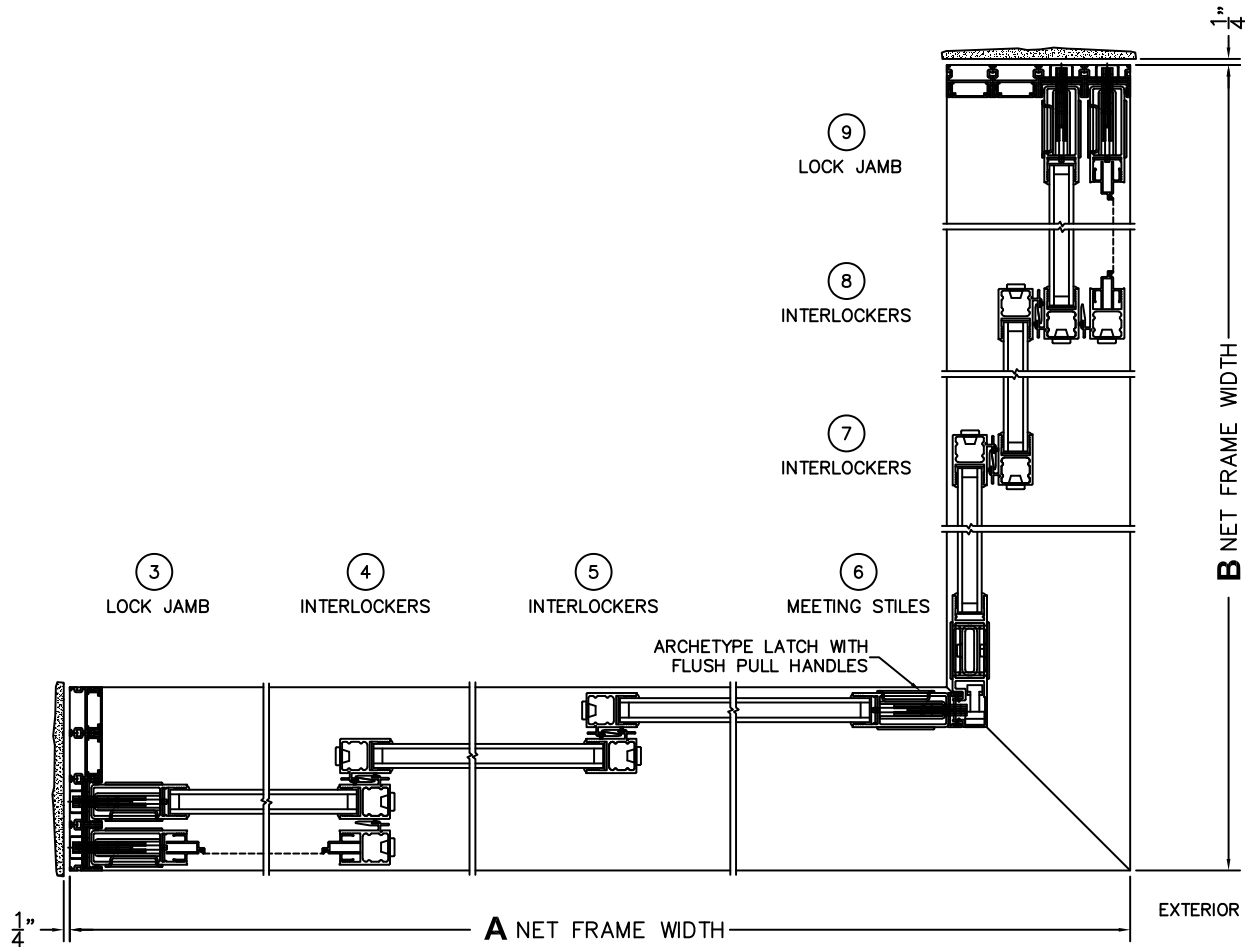

**FLEETWOOD**  
WINDOWS & DOORS  
FleetwoodUSA.com

**NORWOOD 3050**  
90°XXXIXXX STANDARD CONFIG.  
WITH SCREENS

ORDER NO.:

ITEM NO.:

(USE RULER TO SCALE DIMENSIONS IN INCHES)

SCALE: 1/8

**FLEETWOOD**  
WINDOWS & DOORS  
FleetwoodUSA.com

**NORWOOD 3050**  
90°XXXIXXX STANDARD CONFIG.  
WITH SCREENS

ORDER NO.:

ITEM NO.:

(USE RULER TO SCALE DIMENSIONS IN INCHES)

SCALE: 1/8